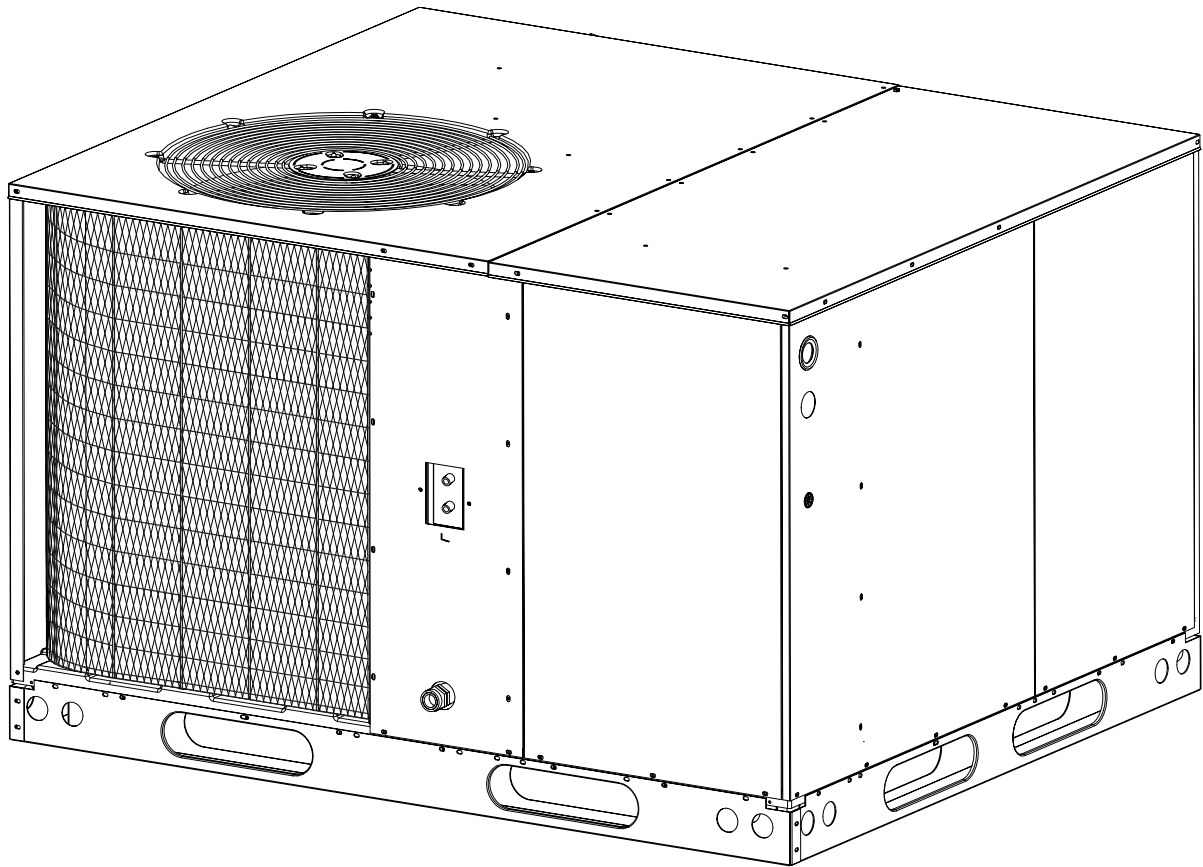

**Single Package Heat Pump
Q4RD Series
13 SEER Models**

Model Q4RD

REPLACEMENT PARTS LIST			(*)Q4RD 060K 919329
Item	Part #	Description	
1	D05480R	Bottom Pan	1
2	277551	Short Base Rail	2
3	277552	Long Base Rail	2
4	D12131R	Right Top Pan	1
5	D05660R	Left Top Pan	1
6	D05626R	Corner Panel	1
7	D05556R	Supply Panel	1
8	D05566R	Return Panel	1
9	D12463	Front Panel	1
10	D05543R	Blower Panel	1
11	D05543R	Service Panel	1
12	D09997	Corner Brace	1
13	D05503R	Divider Panel	1
14	D05686R	Close-Off Panel	1
15	D07453	Header Cover (Not Shown)	1
16	D06433	Header Cover Panel (Not Shown)	1
17	919120	Compressor	1
18	M0023903R	Blower Motor	1
19	667271	Blower Wheel (Not Shown)	1
20	621740	Condenser Motor	1
21	667282	Fan Blade	1
22	621717	Dual Capacitor	1
23	621662	Contacto	1
24	621709	Transformer	1
25	D07483R	Blower Housing	1
28	917178	Repl Defrost Board	1
29	669175	Fan Grille	1
30	D09374R	Coil Guard	1
31	D06266R	Formed Condenser Coil	1

Model Q4RD (Continued)

REPLACEMENT PARTS LIST			(*)Q4RD 060K 919329
Item	Part #	Description	
32	D06256R	Evap Coil	1
33	669448	Thermal Expansion Valve (Not Shown)	1
34	664083	Outdoor Restrictor (Not Shown)	1
35	279722R	Drain Channel	1
36	663833	Drain Tube	1
37	669190	Drain Pan	1
38	D05530R	Duct Cap Assy	2
39	600400	Compressor Bolt	4
40	668530	Compressor Grommet	4
41	663587	Indoor Distributor (Not Shown)	1
42	663584	Outdoor Distributor (Not Shown)	1
43	263395	Coil Support	1
44	D05440	Drain Pan Stand	1
45	664159	Wire Conduit (Not Shown)	1
46	632235	Dual Ground Lug	1
47	D05433	Control Panel	1
48	689514	Wire Grommet	1
49	D05120	Low Voltage Divider	1
50	283942	Blower Transition Panel	1
51	D05420	Electric Heat Panel	1
52	D05450	Blower Transition Side Panel	1
53	263860	Electric Heat Bracket	1
54	226420	Close-Off Plate	2
55	668854	Accumulator	1
56	669456	Reversing Valve	1
57	669461	Reversing Valve Coil	1
58	626488	Defrost Sensor (Not Shown)	1
*59	919409	Round Adapter Kit (Not Shown)	1

*Accessory item - order with equipment.

Model Q4RD