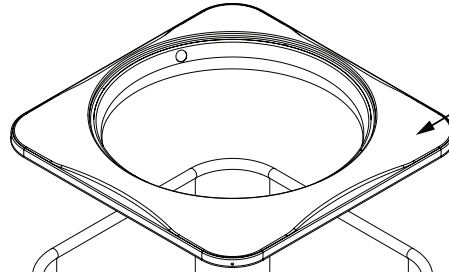

REPLACEMENT PARTS LIST

RESIDENTIAL SPLIT SYSTEM HEAT PUMP

PSH3BE SERIES

14.3 SEER2 MODELS

Corner Post Style

Panel Style

Corner Post

Outdoor Fan Grille

Outdoor Fan Motor

Large Panel

Large Panel

Top Pan

Corner Post

Corner Post

Accumulator

Reversing Valve