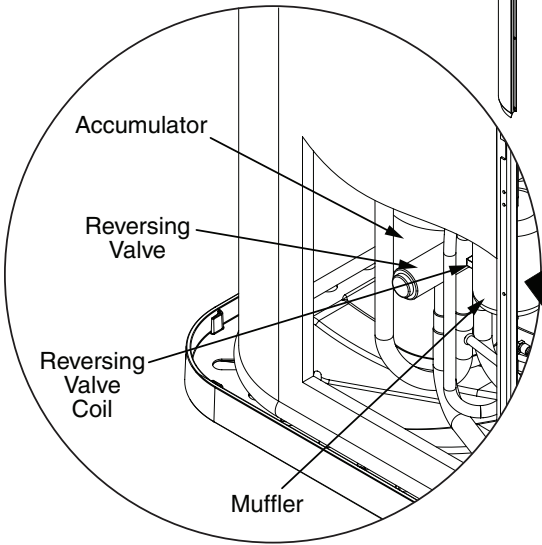

Outdoor Fan Motor

Large Panel

Large Panel

Top Pan

Corner Post

Corner Post

Accumulator

Reversing Valve

Reversing Valve Coil

Muffler

Capacitor

Defrost Board

Outdoor Coil

Contactor

Hot Gas Bypass Solenoid

Behind Control Panel

Refrigerant Valve (SM)

Refrigerant Valve (LG)

Compressor

Small Panel

Small Panel

Left Back Post

Right Back Post

PSH3BE SPLIT SYSTEM HEAT PUMP WITH MICROCHANNEL