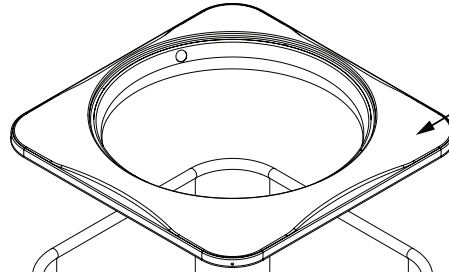

**REPLACEMENT PARTS LIST**

**RESIDENTIAL SPLIT SYSTEM HEAT PUMP  
PSH1BE4M1SP SERIES  
14 SEER MODELS**

Corner Post Style

Panel Style

Corner Post

Outdoor Fan Grille

Outdoor Fan Motor

Large Panel

Large Panel

Top Pan

Corner Post

Corner Post

Accumulator

Reversing Valve

Reversing Valve Coil

Muffler