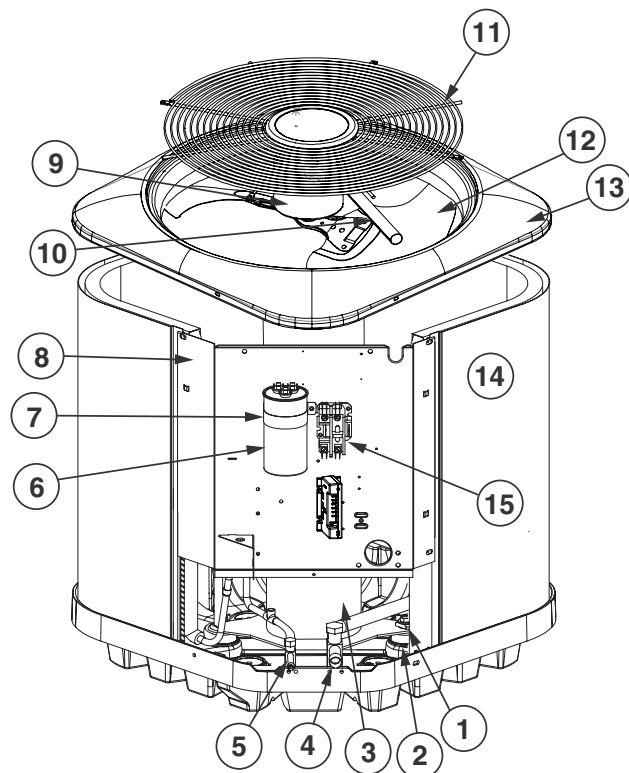

REPLACEMENT PARTS LIST

RESIDENTIAL SPLIT SYSTEM AIR CONDITIONER

PSA4BF SERIES

16 SEER MODELS

ITEM #	COMPONENT
1	COMPRESSOR BOLT
2	COMPRESSOR GROMMET
3	COMPRESSOR
4	REFRIGERANT VALVE (LG)
5	REFRIGERANT VALVE (SM)
6	CAPACITOR
7	CAPACITOR STRAP
8	CONTROL BOX
9	OUTDOOR FAN MOTOR
10	MOTOR WIRE CONDUIT
11	OUTDOOR FAN GRILLE
12	OUTDOOR FAN BLADE
13	TOP PAN
14	OUTDOOR COIL
15	CONTACTOR
16	ACCESS PANEL
17	CONTROL BOX COVER
18	OUTDOOR COIL GUARD

PSA4BF SERIES RESIDENTIAL SPLIT SYSTEM AIR CONDITIONER

COMPONENT	024KC	036KB	048KC	060KC
CAPACITOR	01-0083	01-0269	01-0262	01-0084
COMPRESSOR	921844	921769	921659	921793
COMPRESSOR BLANKET	689791R	689791R	689792R	689793R
COMPRESSOR MOLDED PLUG (HV)	634660R	634660R	634660R	634660R
COMPRESSOR MOLDED PLUG (LV)	634682	634682	634682	634682
CONTACTOR	624712	624712	624713	624714
FILTER DRIER	669764	669764	669764	669764
HIGH PRESSURE SWITCH	632473	632473	632473	632473
OUTDOOR COIL	1009901R	1009905R	1009904R	1009908R
OUTDOOR COIL GUARD	277523SR	277534SR	277535SR	277536SR
OUTDOOR FAN BLADE	667343R	667351R	667319R	667319R
OUTDOOR FAN GRILLE	669592R	669591R	669591R	669591R
OUTDOOR FAN MOTOR	621919	622018	622656	622656
REFRIGERANT VALVE (LG)	663864R	663864R	663865R	663865R
REFRIGERANT VALVE (SM)	663862R	663862R	663862R	663862R