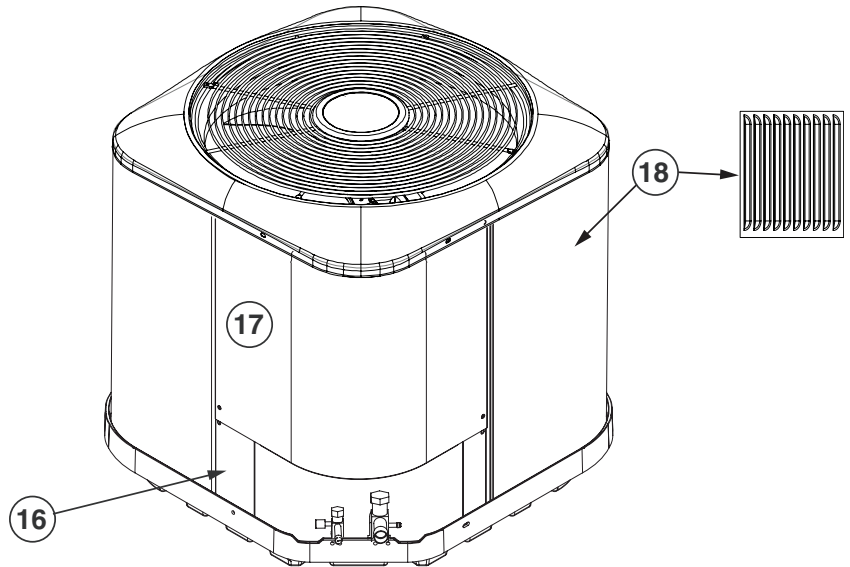

REPLACEMENT PARTS LIST

RESIDENTIAL SPLIT SYSTEM AIR CONDITIONER

PSA4BF SERIES

16 SEER MODELS

ITEM #	COMPONENT
1	COMPRESSOR BOLT
2	COMPRESSOR GROMMET
3	COMPRESSOR
4	REFRIGERANT VALVE (LG)
5	REFRIGERANT VALVE (SM)
6	CAPACITOR
7	CAPACITOR STRAP
8	CONTROL BOX
9	OUTDOOR FAN MOTOR
10	MOTOR WIRE CONDUIT
11	OUTDOOR FAN GRILLE
12	OUTDOOR FAN BLADE
13	TOP PAN
14	OUTDOOR COIL
15	CONTACTOR
16	ACCESS PANEL
17	CONTROL BOX COVER
18	OUTDOOR COIL GUARD

PSA4BF SERIES RESIDENTIAL SPLIT SYSTEM AIR CONDITIONER

COMPONENT	024KC	036KB	048KC	060KC
CAPACITOR	01-0083	01-0269	01-0262	01-0084
COMPRESSOR	921844	921769	921659	921793
COMPRESSOR BLANKET	689791R	689791R	689792R	689793R
COMPRESSOR MOLDED PLUG (HV)	634660R	634660R	634660R	634660R
COMPRESSOR MOLDED PLUG (LV)	634682	634682	634682	634682
CONTACTOR	624712	624712	624713	624714
FILTER DRIER	669764	669764	669764	669764
HIGH PRESSURE SWITCH	632473	632473	632473	632473
OUTDOOR COIL	1009901R	1009905R	1009904R	1009908R
OUTDOOR COIL GUARD	277523SR	277534SR	277535SR	277536SR
OUTDOOR FAN BLADE	667343R	667351R	667319R	667319R
OUTDOOR FAN GRILLE	669592R	669591R	669591R	669591R
OUTDOOR FAN MOTOR	621919	622018	622656	622656
REFRIGERANT VALVE (LG)	663864R	663864R	663865R	663865R
REFRIGERANT VALVE (SM)	663862R	663862R	663862R	663862R