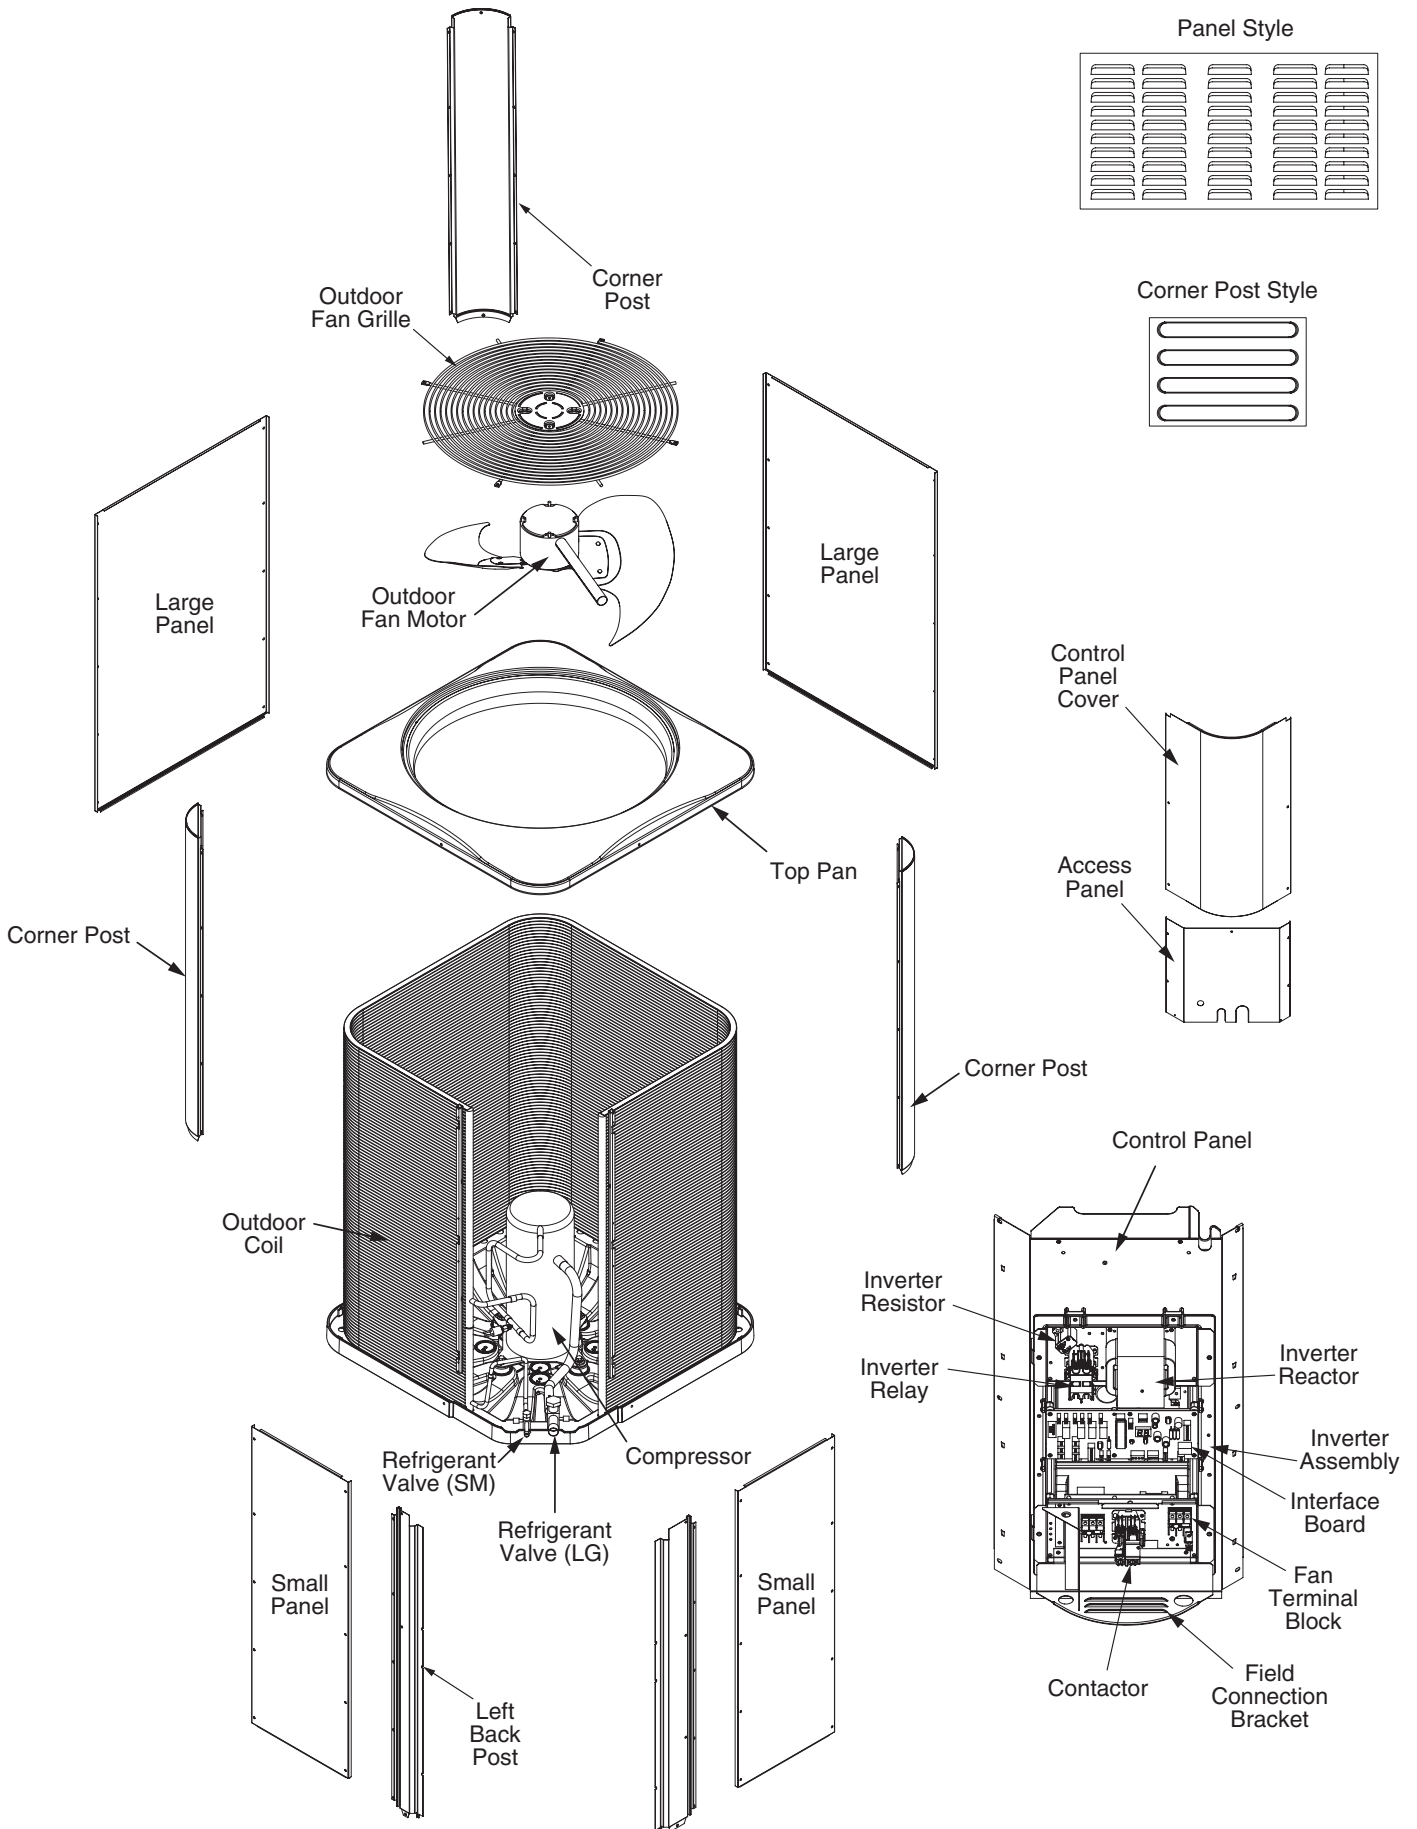

REPLACEMENT PARTS LIST

RESIDENTIAL SPLIT SYSTEM AIR CONDITIONER

PSA1BG4MVRN SERIES

20 SEER MODELS

iQ
Drive[®]

PSA1BG4MVRN SERIES iQDrive RESIDENTIAL SPLIT SYSTEM AIR CONDITIONER

DESCRIPTION	PSA1BG4MVRN024K	PSA1BG4MVRN036K	PSA1BG4MVRN048K	PSA1BG4MVRN060K
	1014680P	1014681P	1014682P	1014683P
	1014680PA	1014681PA	1014682PA	1014683PA
Access Panel	2C1021BR	2C1021BR	2C1023BR	2C1023BR
Bottom Pan	1014724	1014720	1014720	1014720
Bypass Air Fin	1017817R	1017817R	1017817R	1017817R
Compressor	622515R	622516R	622517R	622518R
Compressor Blanket Base Pad (Not Shown)	690608R	689975R	689975R	689975R
Compressor Bolt (Not Shown)	600428	600428	600428	600428
Compressor Grommet (Included with Compressor)	669914	690304	690304	690304
Compressor Power Wire Harness (Not Shown)	1007620	1007620	1007620	1007619
Compressor Sound Blanket (Not Shown)	690526	690527	690527	690528
Contacto	1014864R	1014864R	1014864R	1014865R
Control Panel (Sheet Metal Only)	2C7711R	2C1031R	2C1031R	2C1031R
Control Panel Cover	101466501BR	101466501BR	101466501BR	101466501BR
Control Power Wire Harness (5-Wire)(Not Shown)	2C3592R	2C3592R	2C3592R	2C3592R
Fan Motor Control Wire Harness (Not Shown)	634827	634827	634827	634827
Fan Motor Power Wire Harness (Not Shown)	634826	634826	634826	634826
Fan Motor Wire Conduit (Not Shown)	664292	664290	664290	664290
Field Connection Bracket (Sheet Metal With Louvers)	2C0991BR	2C0991BR	2C0991BR	2C0991BR
Field Wiring Harness (Not Shown)	2C7881R	2C7881R	2C7881R	2C7881R
Filter Drier (Not Shown)	669764R	669764R	669764R	669764R
Inverter Assembly	1044110	1044111	1044112	1044113
Inverter Interface Board (Included With Inverter Assy)	624834R	624835R	624836R	624837
Inverter PTC Resistor (Included With Inverter Assy)	—	—	—	624804
Inverter Reactor (Included With Inverter Assy)	624795	624795	624796	624797
Inverter Relay (Included With Inverter Assy)	—	—	—	624803
Jacket, Corner Post	101472304BR	101472304BR	101472306BR	101472306BR
Jacket, Large Panels	101380304SR	101074204SR	101074206SR	101074206SR
Jacket, Left Back Post	101450404BR	101450404BR	101450406BR	101450406BR
Jacket, Right Back Post	101450304BR	101450304BR	101450306BR	101450306BR
Jacket, Small Panels	101380404SR	101074404SR	101074406SR	101074406SR
Outdoor Coil (Formed)	1010332R	1010330R	1010331R	1010331R
Outdoor Fan Blade	667345R	667351R	667351R	667319R
Outdoor Fan Grille	1034991R	1034992R	1034992R	1034992R
Outdoor Fan Motor	622718R	1006719R	1006719R	1006720R
Refrigerant Service Valve (Liquid)	663862R	663862R	663862R	663862R
Refrigerant Service Valve (Vapor)	663864R	663865R	663865R	663865R
Switch, High Pressure (Not Shown)	632473R	632473R	632473R	632473R
Switch, Low Pressure (Not Shown)	632634R	632634R	632634R	632634R
Temperature Sensor, Ambient (Black)(Not Shown)	624780R	624780R	624780R	624780R
Temperature Sensor, Compr. Discharge (Red)(Not Shown)	624779R	624779R	624779R	624779R
Terminal Block, Compr (Included With Inverter Assembly)	632642	632642	632642	632642
Terminal Block, Fan (Included With Inverter Assembly)	—	—	—	632641
Top Pan	101472501BR	101472101BR	101472101BR	101472101BR