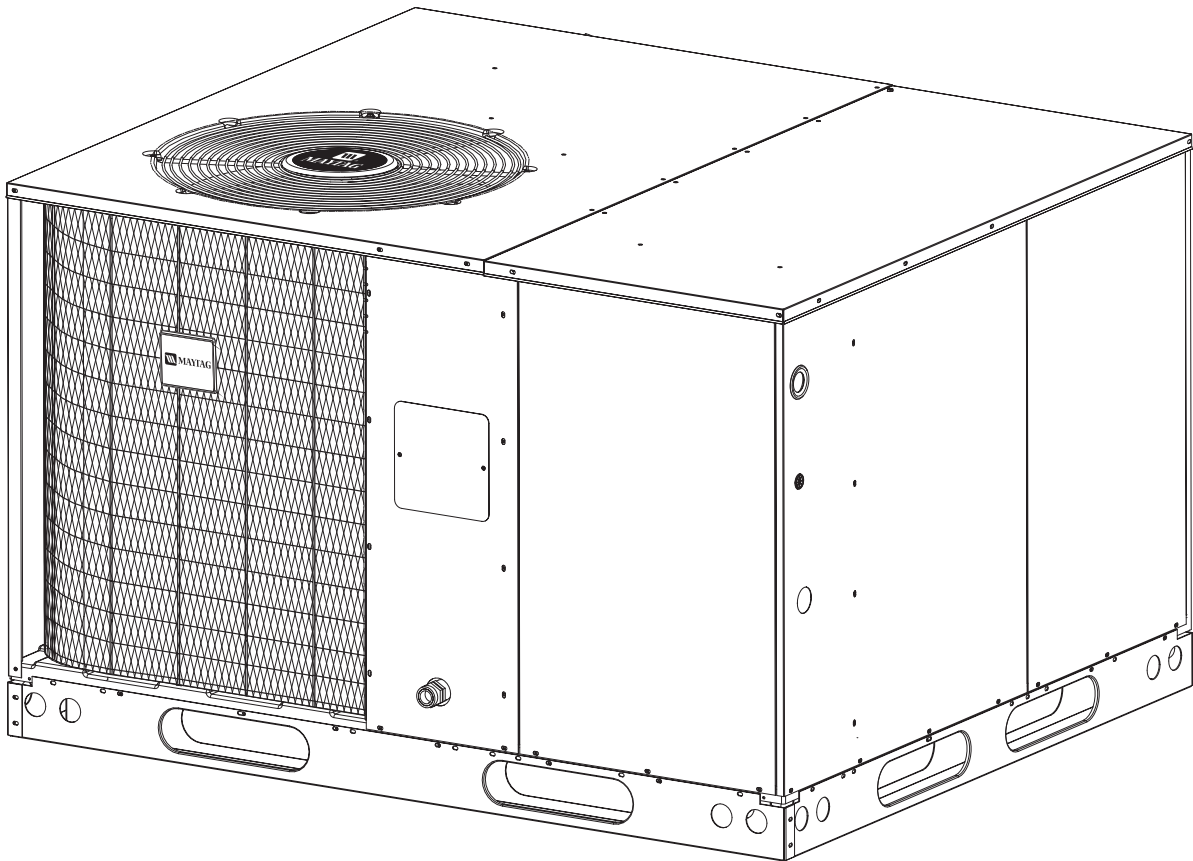

Single Package Heat Pump

PPH1SD Series

13 SEER Models

Models PPH1SD

| REPLACEMENT PARTS LIST | | | PPH1SD 024K | PPH1SD 030K | PPH1SD 036K | PPH1SD 042K | PPH1SD 048K | PPH1SD 060K |
|------------------------|-----------|-------------------------------------|----------------|----------------|----------------|----------------|----------------|----------------|
| Item | Part # | Description | 918517P | 918518P | 918519P | 918520P | 918521P | 918522P |
| 1 | D05480R | Bottom Pan | 1 | 1 | 1 | 1 | 1 | 1 |
| 2 | 277551 | Short Base Rail | 2 | 2 | 2 | 2 | 2 | 2 |
| 3 | 277552 | Long Base Rail | 2 | 2 | 2 | 2 | 2 | 2 |
| 4 | D12131BR | Right Top Pan | 1 | 1 | 1 | 1 | 1 | 1 |
| 5 | D05660BR | Left Top Pan | 1 | 1 | 1 | 1 | 1 | 1 |
| 6 | D05625BR | Corner Panel | 1 | 1 | 1 | | | |
| | D05626BR | Corner Panel | | | | 1 | 1 | 1 |
| 7 | D05555BR | Supply Panel | 1 | 1 | 1 | | | |
| | D05556BR | Supply Panel | | | | 1 | 1 | 1 |
| 8 | D05565BR | Return Panel | 1 | 1 | 1 | | | |
| | D05566BR | Return Panel | | | | 1 | 1 | 1 |
| 9 | 280642B | Front Panel | 1 | 1 | 1 | | | |
| | 280643B | Front Panel | | | | 1 | 1 | 1 |
| 10 | D05542BR | Blower Panel | 1 | 1 | 1 | | | |
| | D05543BR | Blower Panel | | | | 1 | 1 | 1 |
| 11 | D05542BR | Service Panel | 1 | 1 | 1 | | | |
| | D05543BR | Service Panel | | | | 1 | 1 | 1 |
| 12 | D09996B | Corner Brace | 1 | 1 | 1 | | | |
| | D09997B | Corner Brace | | | | 1 | 1 | 1 |
| 13 | D05502R | Divider Panel | 1 | 1 | 1 | | | |
| | D05503R | Divider Panel | | | | 1 | 1 | 1 |
| 14 | D05682R | Close-Off Panel | 1 | 1 | 1 | | | |
| | D05683R | Close-Off Panel | | | | 1 | 1 | 1 |
| 15 | D07452 | Header Cover (Not Shown) | 1 | 1 | 1 | | | |
| | D07453 | Header Cover (Not Shown) | | | | 1 | 1 | 1 |
| 16 | 386452 | Header Cover Panel (Not Shown) | 1 | 1 | 1 | | | |
| | 386453 | Header Cover Panel (Not Shown) | | | | 1 | 1 | 1 |
| 17 | 917950 | Compressor | 1 | | | | | |
| | 914654 | Compressor | | 1 | | | | |
| | 918423 | Compressor | | | 1 | | | |
| | 914656 | Compressor | | | | 1 | | |
| | 918788 | Compressor | | | | | 1 | |
| | 918103 | Compressor | | | | | | 1 |
| 18 | M0018203R | Blower Motor | 1 | 1 | 1 | | | |
| | M0018204R | Blower Motor | | | | 1 | 1 | 1 |
| 19 | 667271 | Blower Wheel (Not Shown) | 1 | 1 | 1 | 1 | 1 | 1 |
| 20 | 621721 | Condenser Motor | 1 | 1 | 1 | | | |
| | 621740 | Condenser Motor | | | | 1 | 1 | 1 |
| 21 | 667278 | Fan Blade | 1 | 1 | 1 | | | |
| | 667282 | Fan Blade | | | | 1 | 1 | 1 |
| 22 | 620887 | Dual Capacitor | 1 | | | | | |
| | 620888 | Dual Capacitor | | 1 | | | | |
| | 621697 | Dual Capacitor | | | 1 | | | |
| | 621699 | Dual Capacitor | | | | 1 | | |
| | 621842 | Dual Capacitor | | | | | 1 | |
| | 621717 | Dual Capacitor | | | | | | 1 |
| 23 | 621661 | Contactors | 1 | 1 | 1 | | | |
| | 621662 | Contactors | | | | 1 | 1 | 1 |
| 24 | 621709 | Transformer | 1 | 1 | 1 | 1 | 1 | 1 |
| 25 | D07483R | Blower Housing | 1 | 1 | 1 | 1 | 1 | 1 |
| 26 | 634654 | VS Blower Wire Harness (Not Shown) | 1 | 1 | 1 | 1 | 1 | 1 |
| 27 | 624627 | VS Blower Control Board (Not Shown) | 1 | 1 | 1 | 1 | 1 | 1 |
| 28 | 917178 | Repl Defrost Board | 1 | 1 | 1 | 1 | 1 | 1 |