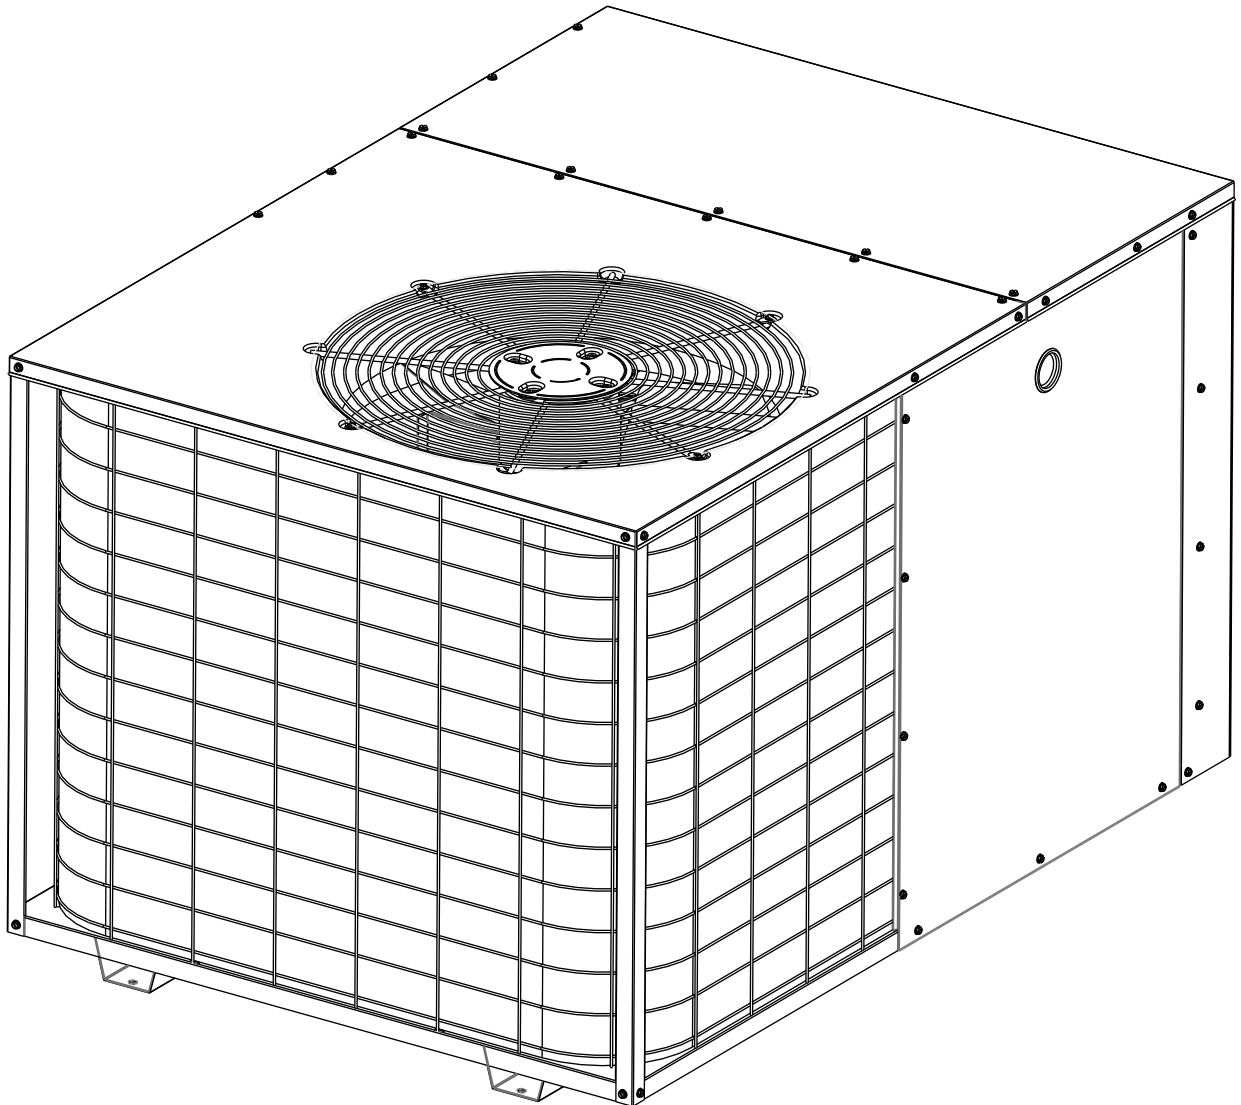

REPLACEMENT PARTS LIST
Single Package Air Conditioner
PPA1RD Series
13 SEER Models

13 SEER Single Package Air Conditioner Model PPA1RD

Item No.	Part No.	Description	024K	030K	036K	042K	048K	060K
1	606261	Acorn Nut	4	4	4	4	4	4
2	622164	Condenser Fan Motor	1	1	1			
	621720	Condenser Fan Motor				1	1	
	621721	Condenser Fan Motor						1
3	669404	Fan Grille	1	1	1	1	1	1
4	667278	Fan Blade						1
	667356	Fan Blade	1	1		1	1	
	667355	Fan Blade			1			
5	D02650B	Top Pan Assy. Right	1	1	1	1	1	1
6	D03570BR	Top Pan Assy. Left	1	1	1	1	1	1
7	D03290	Drain Channel	1	1	1	1	1	1
8	D03443R	Panel, Divider	1	1	1	1	1	
	D03444R	Panel, Divider						1
9	D03483R	Blower Divider Assy.	1	1	1	1	1	
	D03484R	Blower Divider Assy.						1
10	919100	Compressor	1					
	919101	Compressor		1				
	919102	Compressor			1			
	919125	Compressor				1		
	919130	Compressor					1	1
11	669184	Elbow 3/4" MPT (not shown)	1	1	1	1	1	1
12	669187	Drain Pan	1	1	1	1	1	1
13	663713	Drain Tube Assy	1	1	1	1	1	1
14	669211	"P" Trap (not shown)	1	1	1	1	1	1
15	497222	Blower Housing	1	1	1	1	1	1
16	664063	Restrictor	1					
	664071	Restrictor		1				
	664077	Restrictor			1			
	664082	Restrictor				1		
	664087	Restrictor					1	
	664096	Restrictor						1
17	663581	Distributor Assy.	1	1	1			
	663582	Distributor Assy.				1		
	663585	Distributor Assy.					1	1
18	664194	Swivel Connector	1	1	1	1	1	1