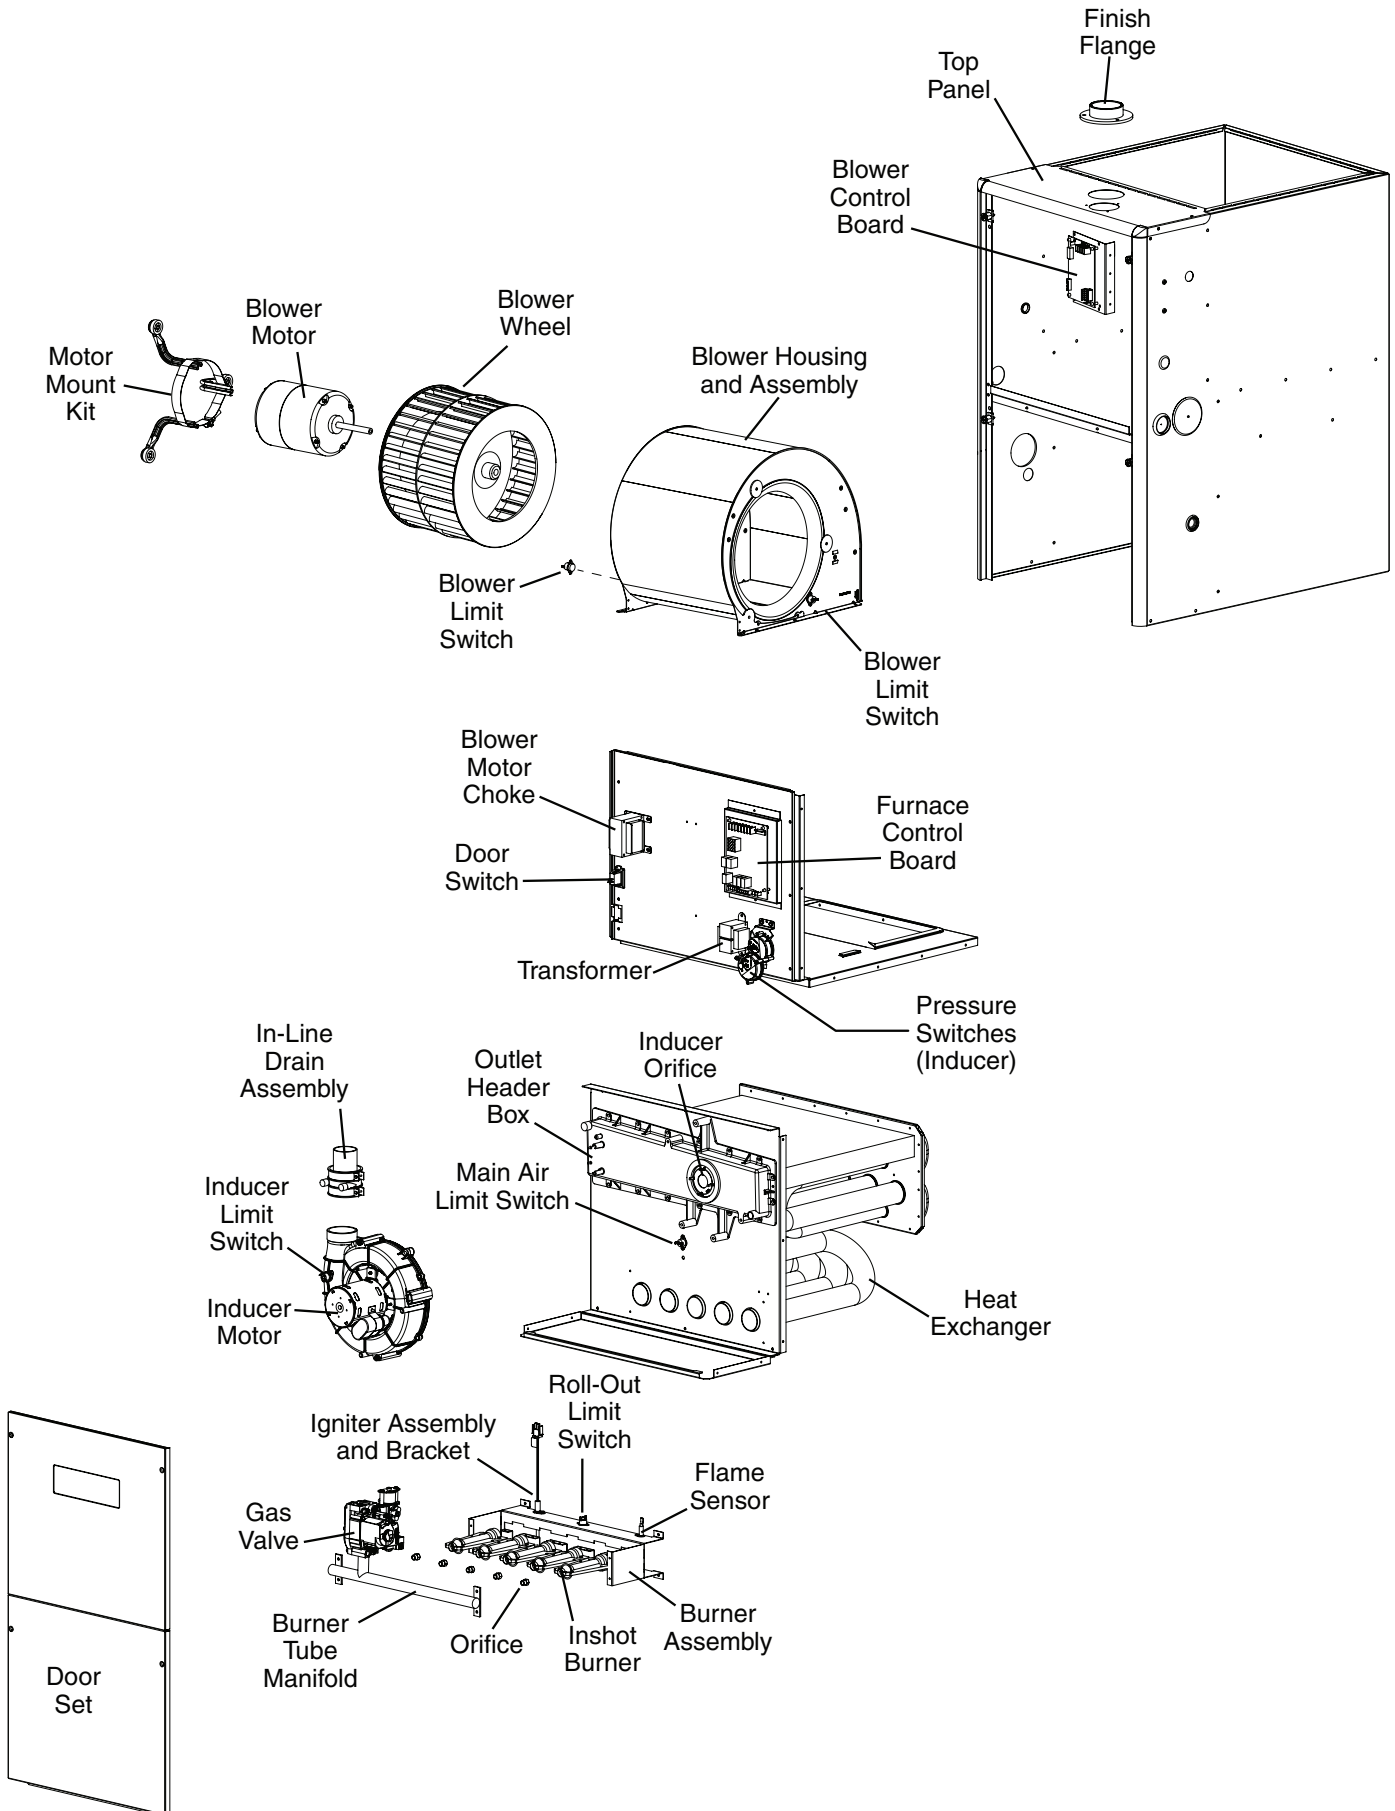

PGC2TL DOWNFLOW - COMPONENT LOCATION