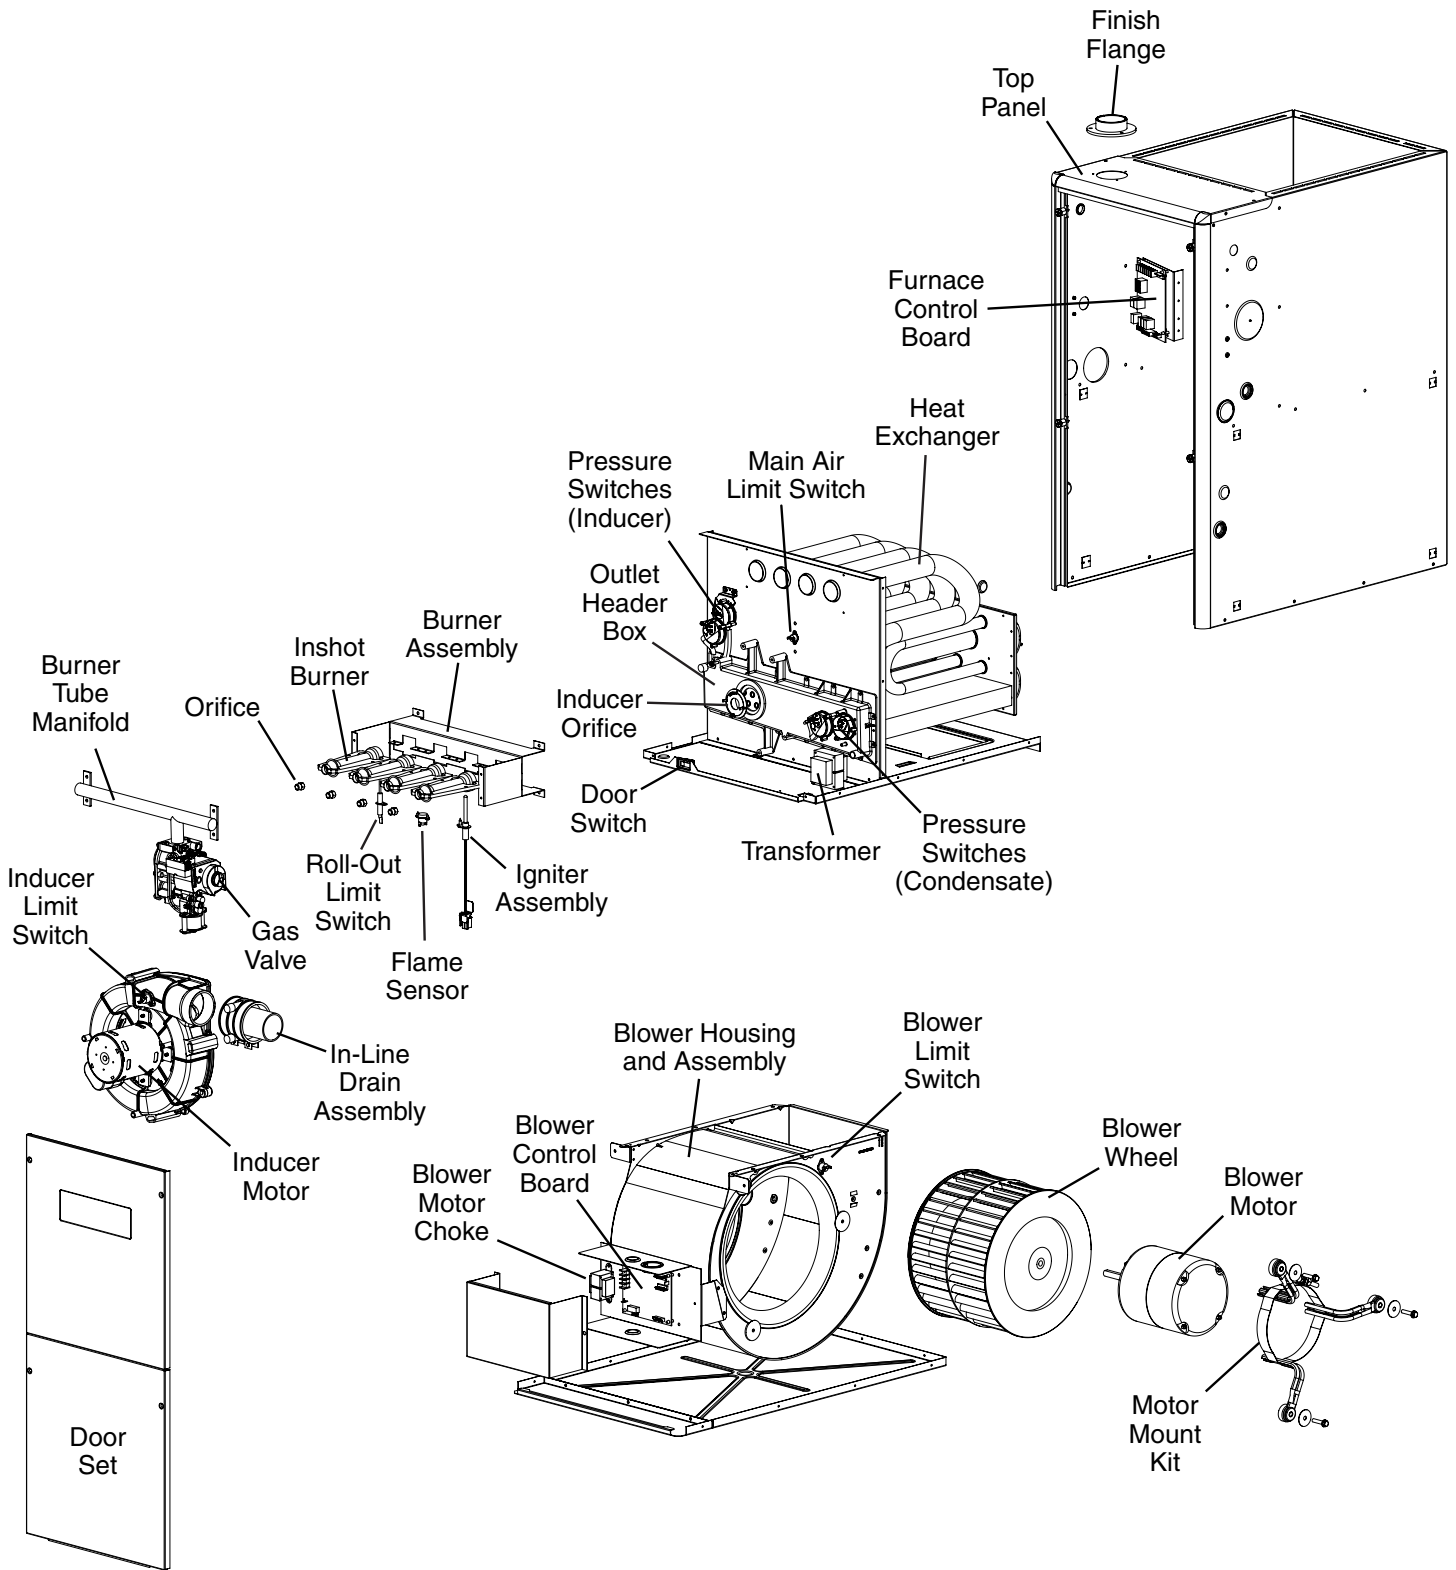

PGC2TE-1 UPFLOW ONLY - COMPONENT LOCATION