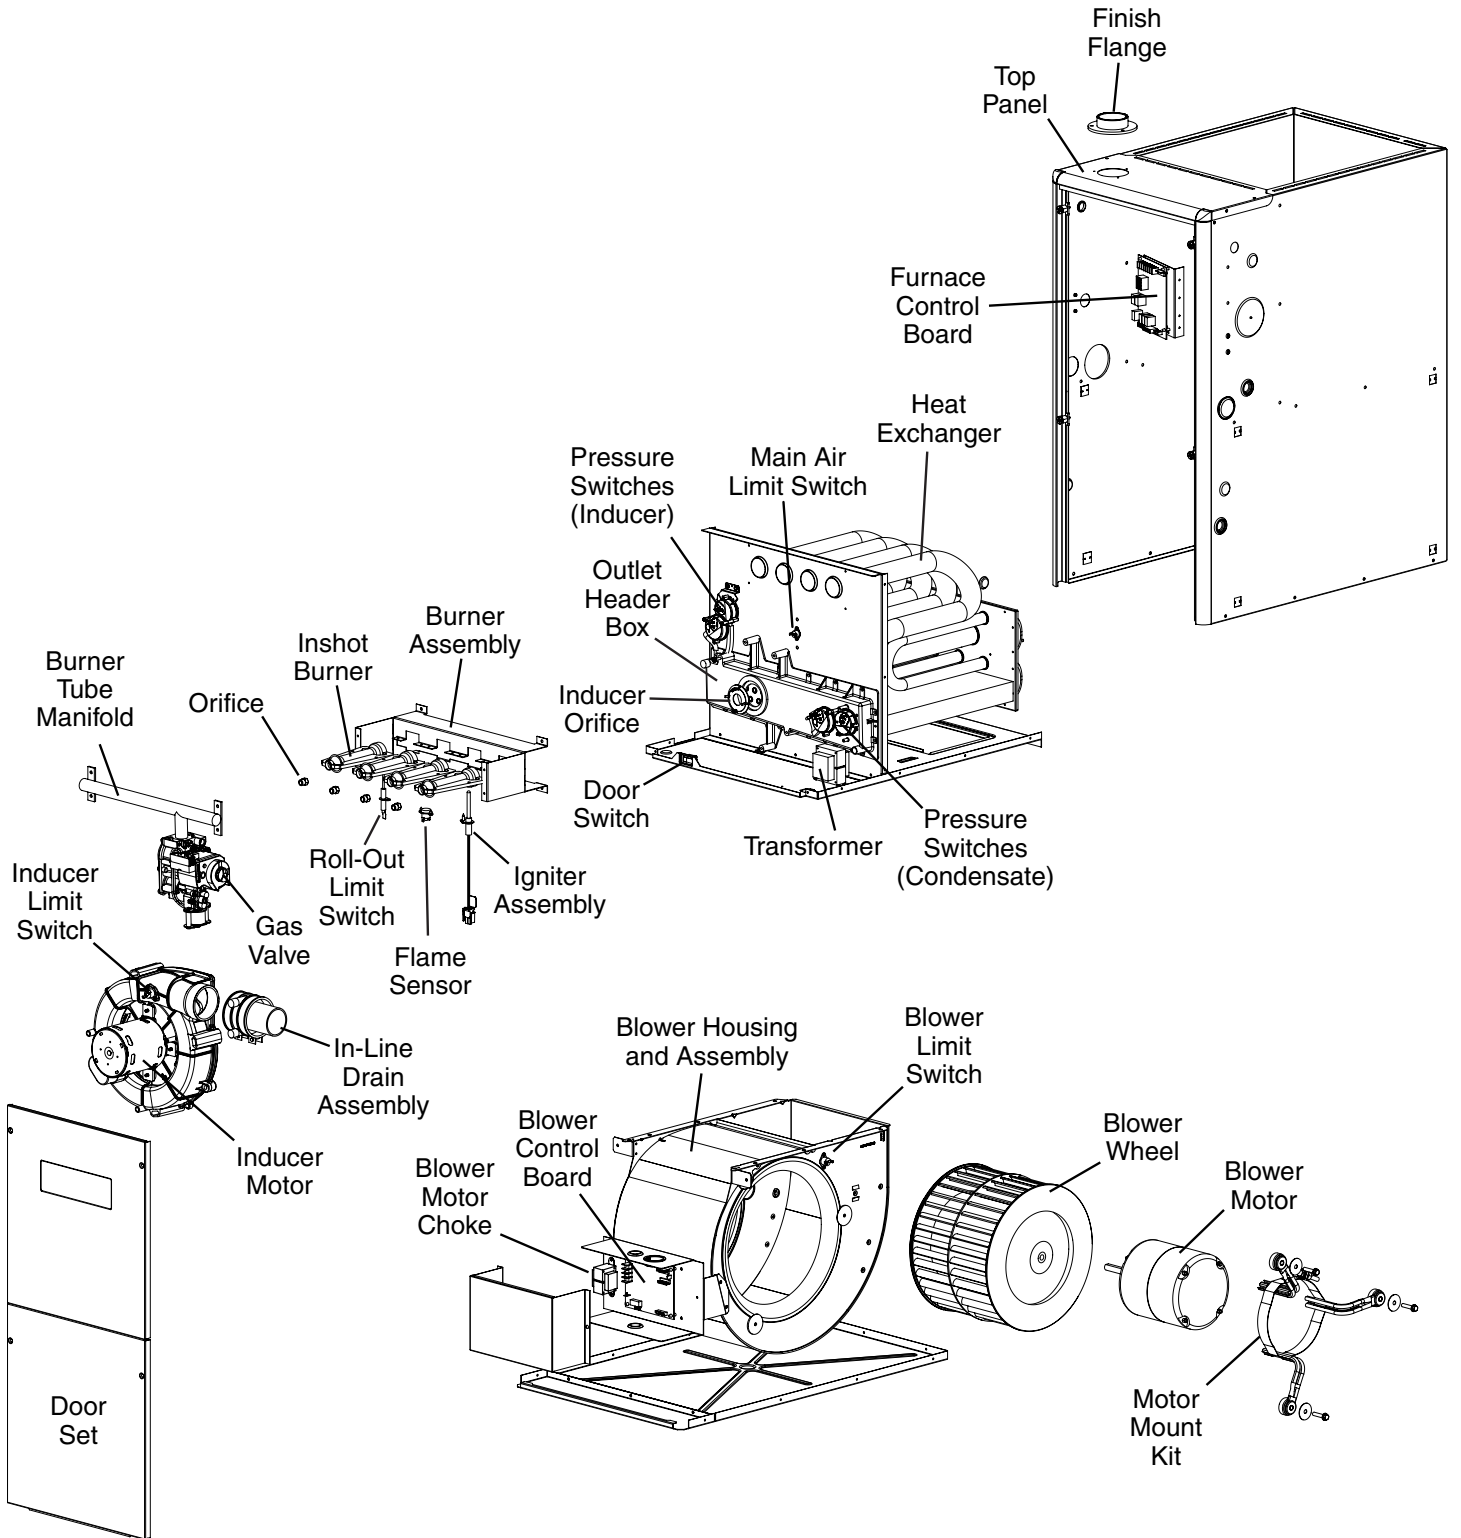

PGC2TC UPFLOW / HORIZONTAL - COMPONENT LOCATION