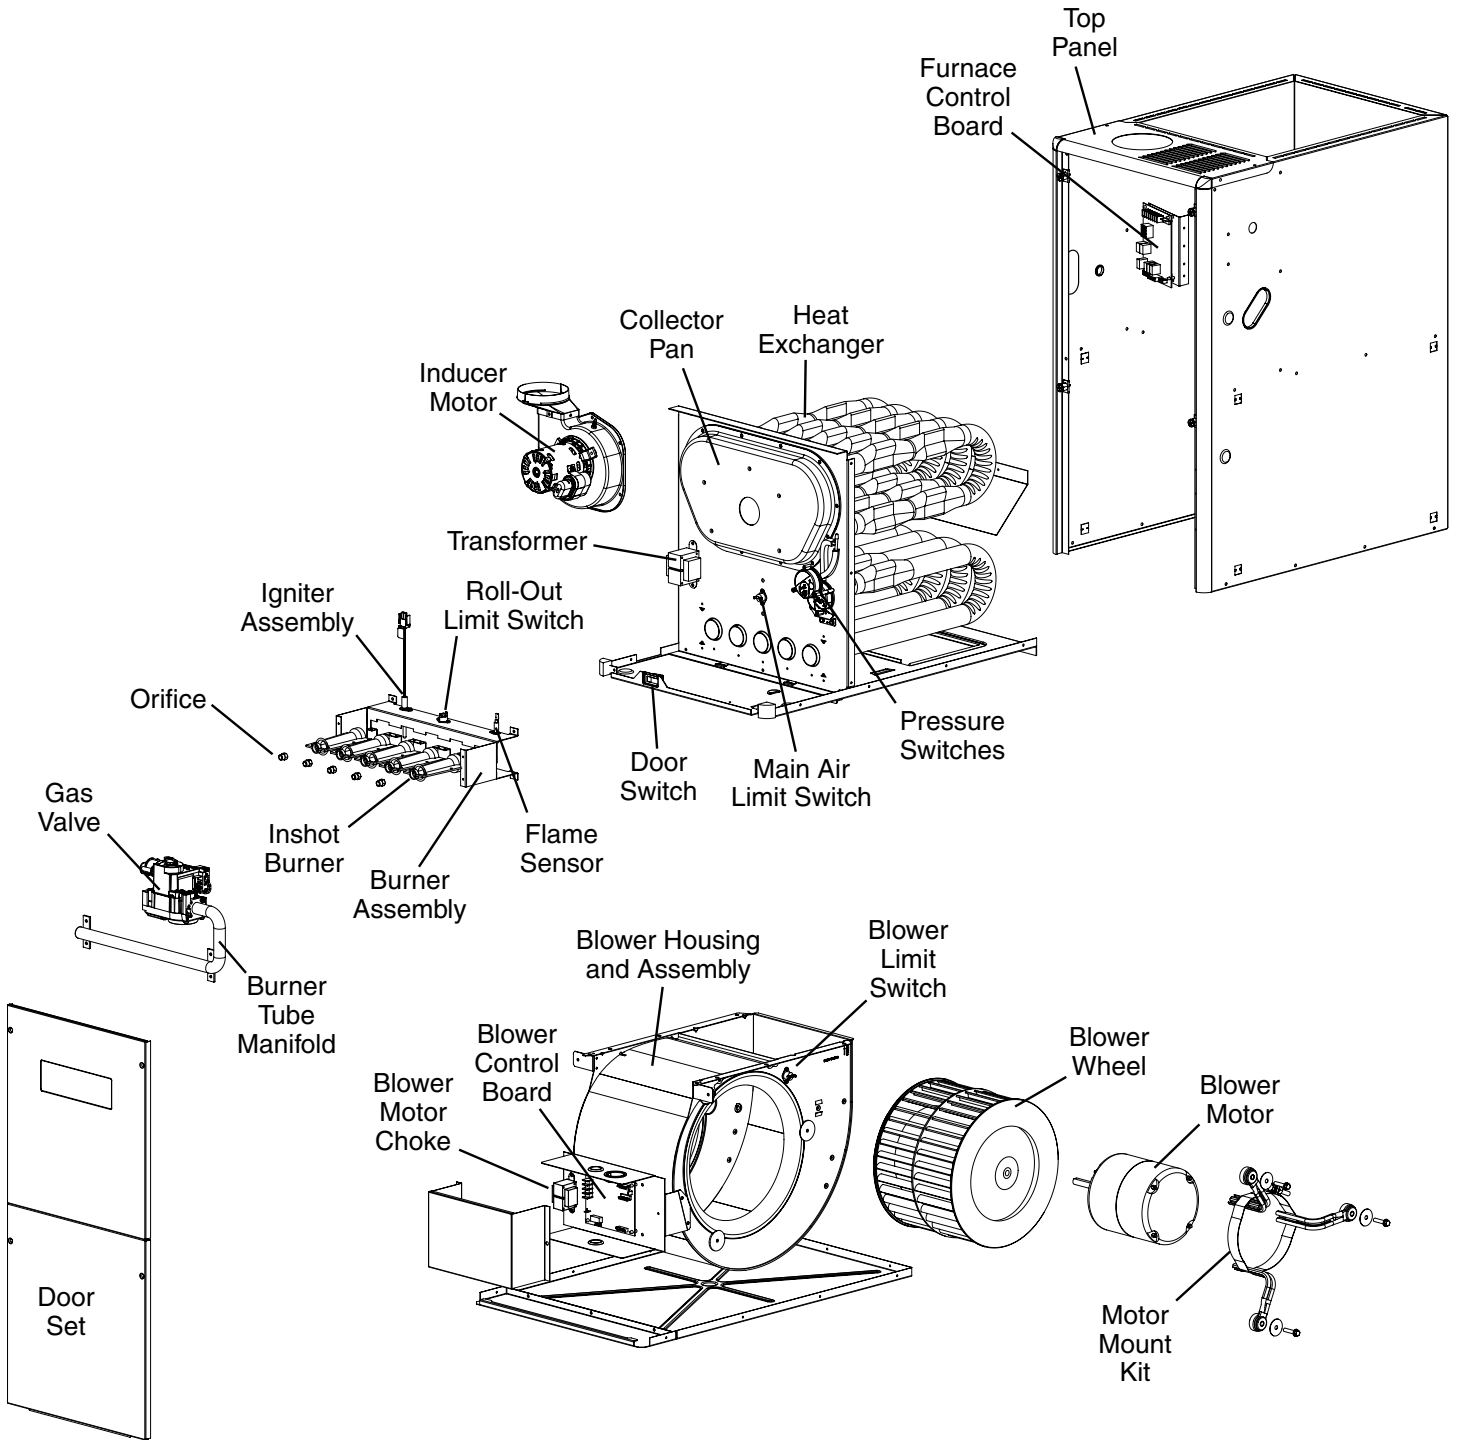

PGC2TA & PGC2TA-1 UPFLOW / HORIZONTAL - COMPONENT LOCATION