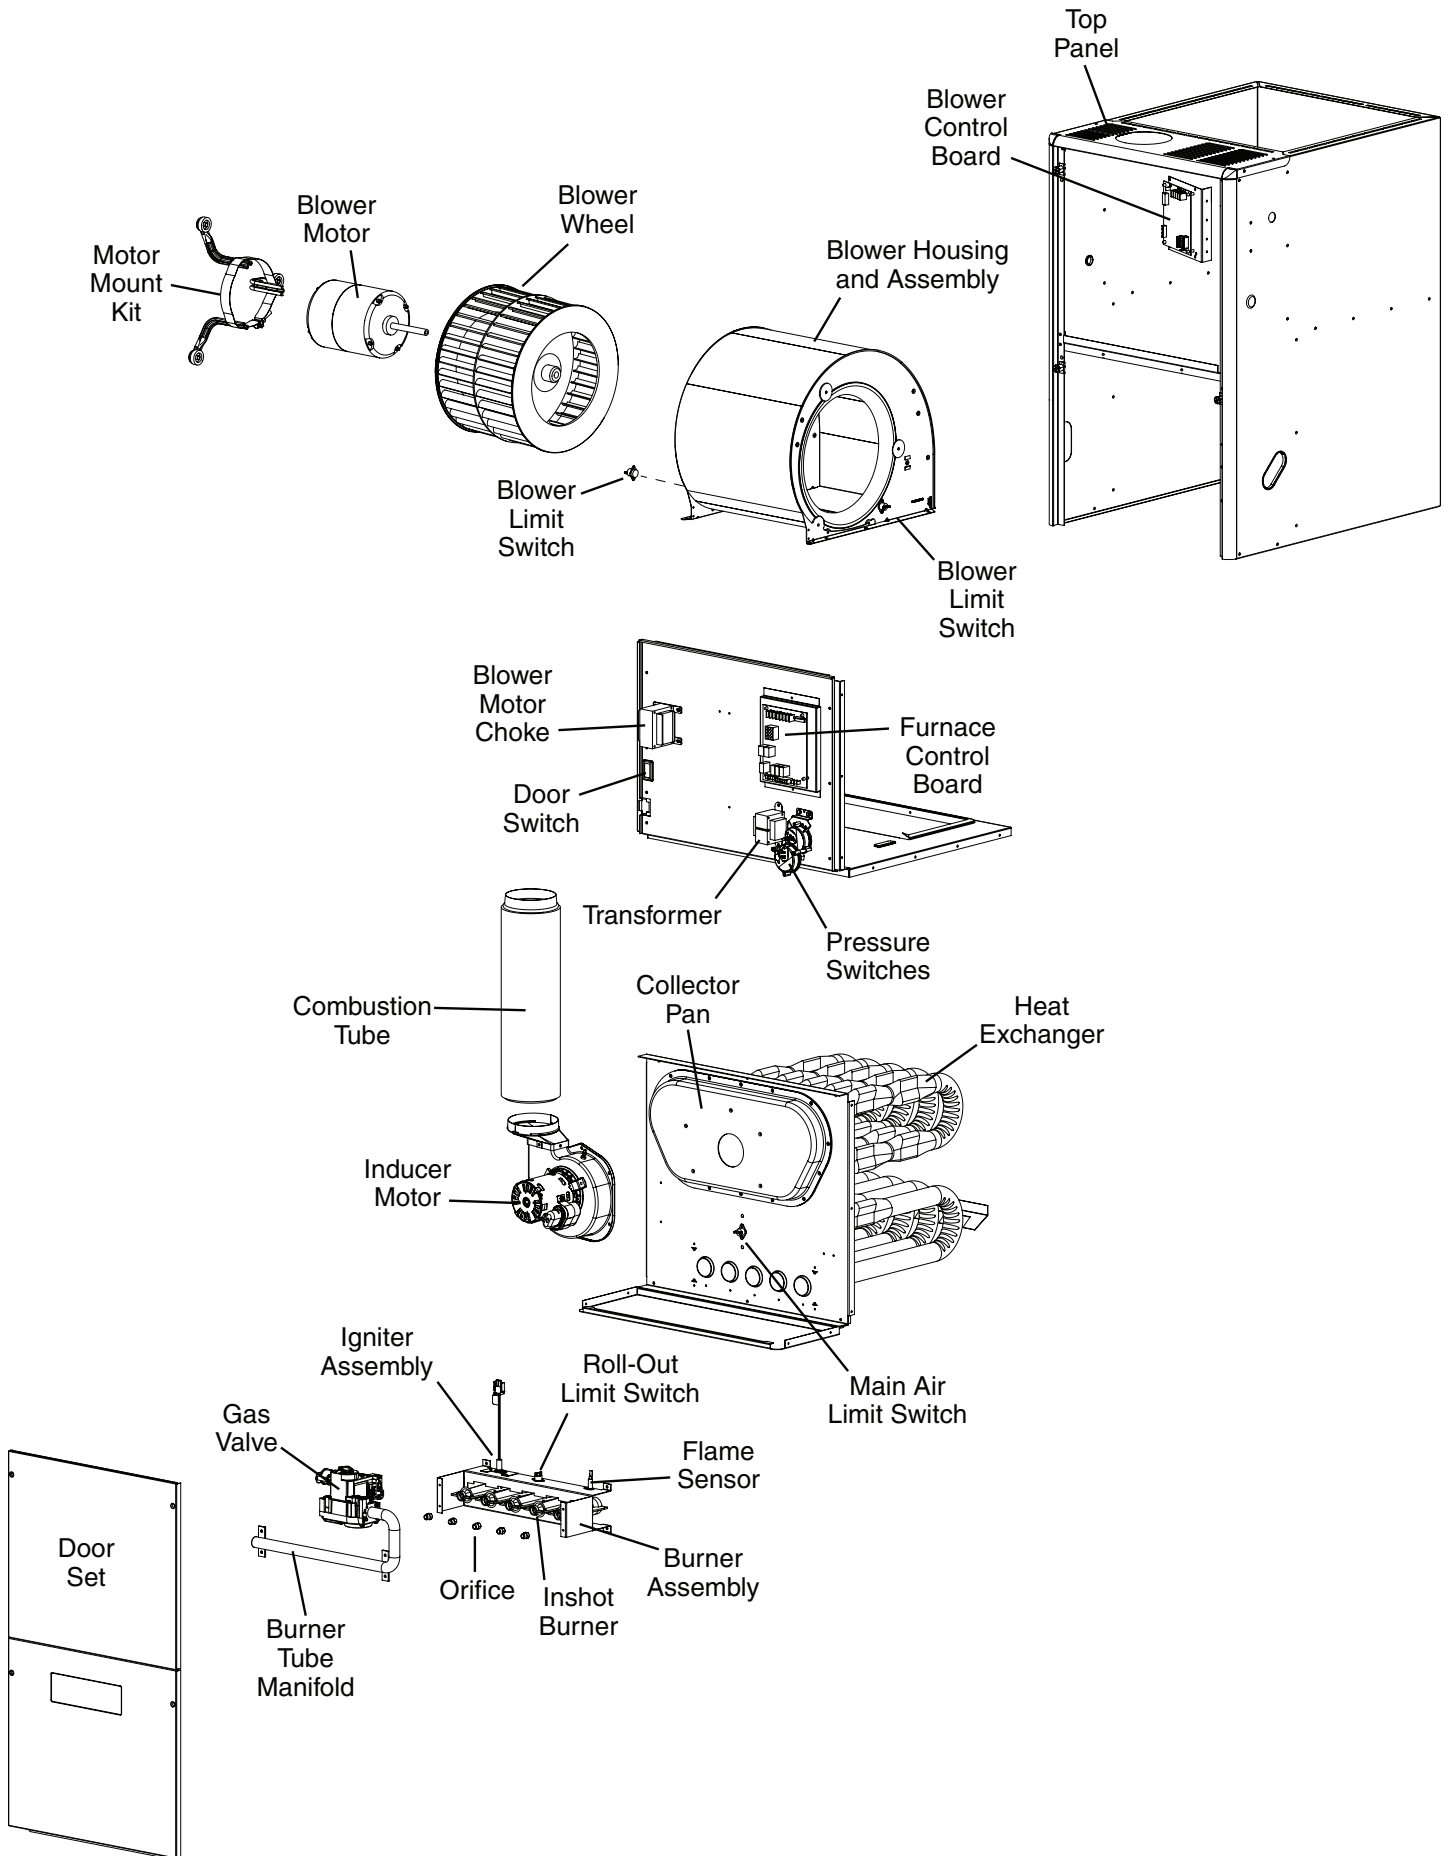

PGC2TK & PGC2TK-1 DOWNFLOW - COMPONENT LOCATION