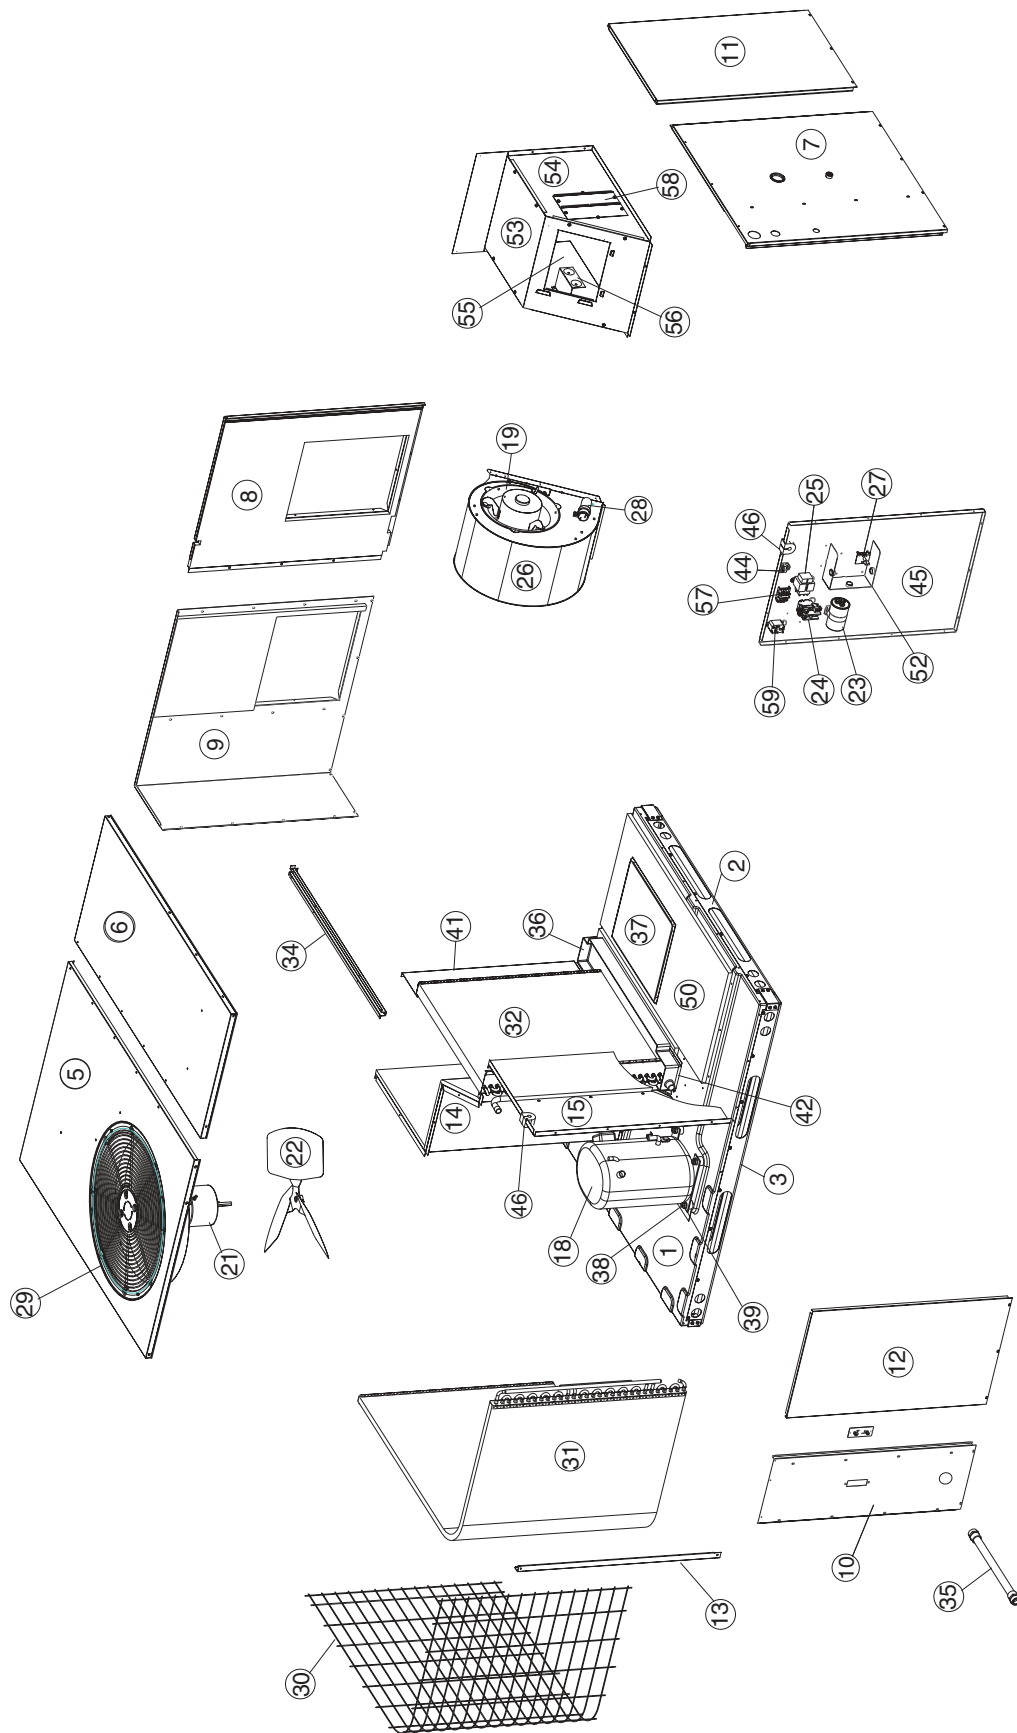

Model P4SA

		REPLACEMENT PARTS LIST			P4SA	P4SA	P4SA	P4SA	P4SA	P4SA
Item	Part #	Description	036D	048D	060D	036N	048N	060N		
26	D07481	Blower Housing, 10" x 6"	1			1				
	D07483	Blower Housing, 10" x 10"		1	1		1	1	1	
28	621435	Blower Capacitor, 10/370	1			1				
	621499	Blower Capacitor, 15/370		1	1		1	1	1	
29	669175	Top Grille	1	1	1	1	1	1	1	
30	D05611	Coil Guard, Formed, 30" x 60"	1			1				
	D05612	Coil Guard, Formed, 30" x 76"		1			1			
	D05614	Coil Guard, Formed, 34" x 76"			1				1	
31	D05602R	Formed Outdoor Coil w/Hailguard	1			1				
	D05606R				1				1	
	D06234R			1			1			
32	D06221	Indoor Coil	1			1				
	D06222			1			1			
	D05736				1				1	
33	664075	Restrictor (.075") (Not Shown)	1			1				
	664085	Restrictor (.085") (Not Shown)		1			1			
	664099	Restrictor (.099") (Not Shown)			1				1	
34	279722R	Drain Channel	1	1	1	1	1	1	1	
35	663717	Drain Tube	1	1	1	1	1	1	1	
36	669190	Drain Pan	1	1	1	1	1	1	1	
37	D05530R	Duct Cap Assembly	2	2	2	2	2	2	2	
38	600284	Compressor Bolts	4	4	4	4	4	4	4	
39	668396	Compressor Grommet	4			4				
	668530			4	4		4	4	4	
40	663582	Distributor Assembly (5 circuit) (Not Shown)	1			1				
	663584	Distributor Assembly (6 circuit) (Not Shown)		1			1			
	663585	Distributor Assembly (8 circuit) (Not Shown)			1				1	
41	263391	Coil Support	1			1				
	263392			1			1			
	263394				1				1	
42	D05440	Drain Pan Stand	1	1	1	1	1	1	1	
43	258952	Wire Conduit (Not Shown)	1	1	1	1	1	1	1	
44	632235	Dual Grounding Lug	1	1	1	1	1	1	1	
45	D05431	Control Panel	1	1		1	1			
	D05432				1				1	
46	689514	Wire Grommet	3	3	3	3	3	3	3	
47	689513	Coil Gasket (Not Shown)	1	1	1	1	1	1	1	
48	689515	Control Panel Insulation (Not Shown)	1	1		1	1			
	689516				1				1	
49	689477	Bottom Pan Insulation, Right (Not Shown)	1	1	1	1	1	1	1	
50	689532	Bottom Pan Insulation, Left	1	1	1	1	1	1	1	
51	689494	Corner Panel Insulation (Not Shown)	1	1		1	1			
	689495				1				1	
52	D05120	Low Voltage Divider	1	1	1	1	1	1	1	
53	D05461	Blower Transition Panel	1			1				
	D05462			1	1		1	1	1	
54	D05420	Electric Heat Panel	1	1	1	1	1	1	1	
55	D05450	Blower Transition Side Panel	1	1	1	1	1	1	1	
56	263860	Electric Heat Bracket	1	1	1	1	1	1	1	
57	632214	Terminal Block	1	1	1	1	1	1	1	
58	226420	Close Off Plate	2	2	2	2	2	2	2	
59	624617	Blower Relay	1	1	1	1	1	1	1	

Model P4SA

707884D (Replaces 707884C)

Specifications and illustrations subject to change without notice and without incurring obligations.
Printed in U.S.A. (5/05)