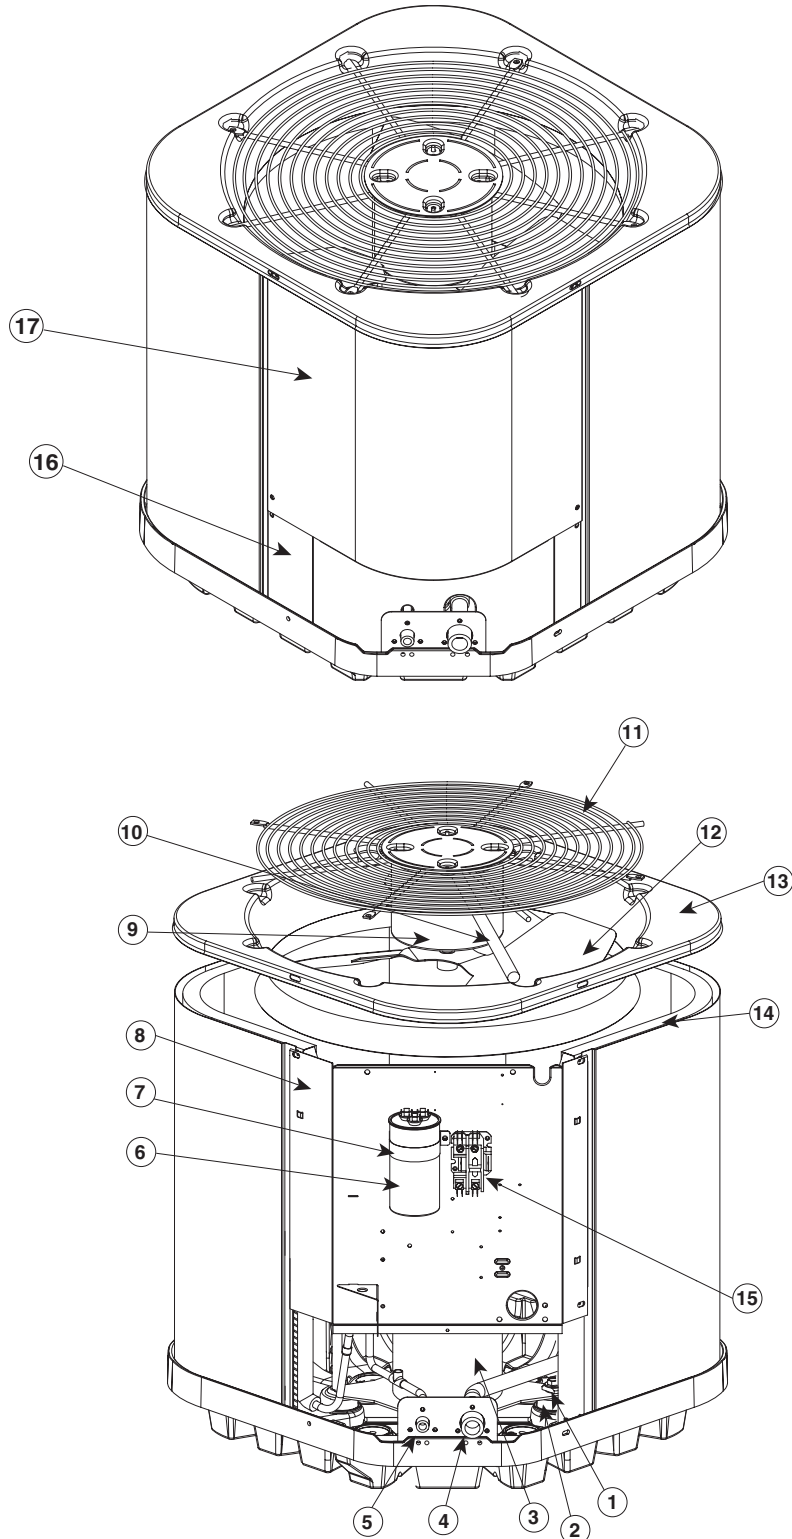

# REPLACEMENT PARTS LIST

MANUFACTURED HOUSING SPLIT SYSTEM AIR CONDITIONER

NS6QD SERIES

13 SEER MODELS

ITEM #	COMPONENT
1	Compressor Bolt
2	Compressor Grommet
3	Compressor
4	Refrigerant Valve (LG)
5	Refrigerant Valve (SM)
6	Capacitor
7	Capacitor Strap
8	Control Box
9	Outdoor Fan Motor
10	Motor Wire Conduit
11	Outdoor Fan Grille
12	Outdoor Fan Blade
13	Top Pan
14	Outdoor Coil
15	Contacting
16	Access Panel
17	Control Box Cover

## NS6QD SERIES MANUFACTURED HOUSING SPLIT SYSTEM AIR CONDITIONER

COMPONENT	NS6QD-024KA	NS6QD-030KA	NS6QD-036KA	NS6QD-042KB	NS6QD-048KB	NS6QD-060KA
	921679N	921680N	921681N	922230N	922231N	921798N
CAPACITOR	01-0097	01-0098	01-0292	01-0273	01-0278	01-0278
COMPRESSOR	622624R	622625R	622508R	918871	921466	921467
COMPRESSOR MOLDED PLUG	634797	634797	634797	634660R	634660R	634660R
CONTACTOR	624712	624712	624712	624712	624713	624714
OUTDOOR COIL	1009900R	1009900R	2A9973R	1009903R	1009903R	2B5232
OUTDOOR COIL GUARD (HAIL)	—	—	—	—	—	669230
OUTDOOR FAN BLADE	667261R	667261R	667396R	667383	667383	667383
OUTDOOR FAN GRILLE	669334R	669334R	669334R	669335R	669335R	669335R
OUTDOOR FAN MOTOR	621919	621919	621917	621972	621972	621972
PTCR	632691	632691	632691	—	—	—
REFRIGERANT VALVE (LG)	664478	664478	664478	664479	664479	664479
REFRIGERANT VALVE (SM)	664477	664477	664477	664477	664477	664477
TOP PAN	496161	496161	496161	496162R	496162R	496162R