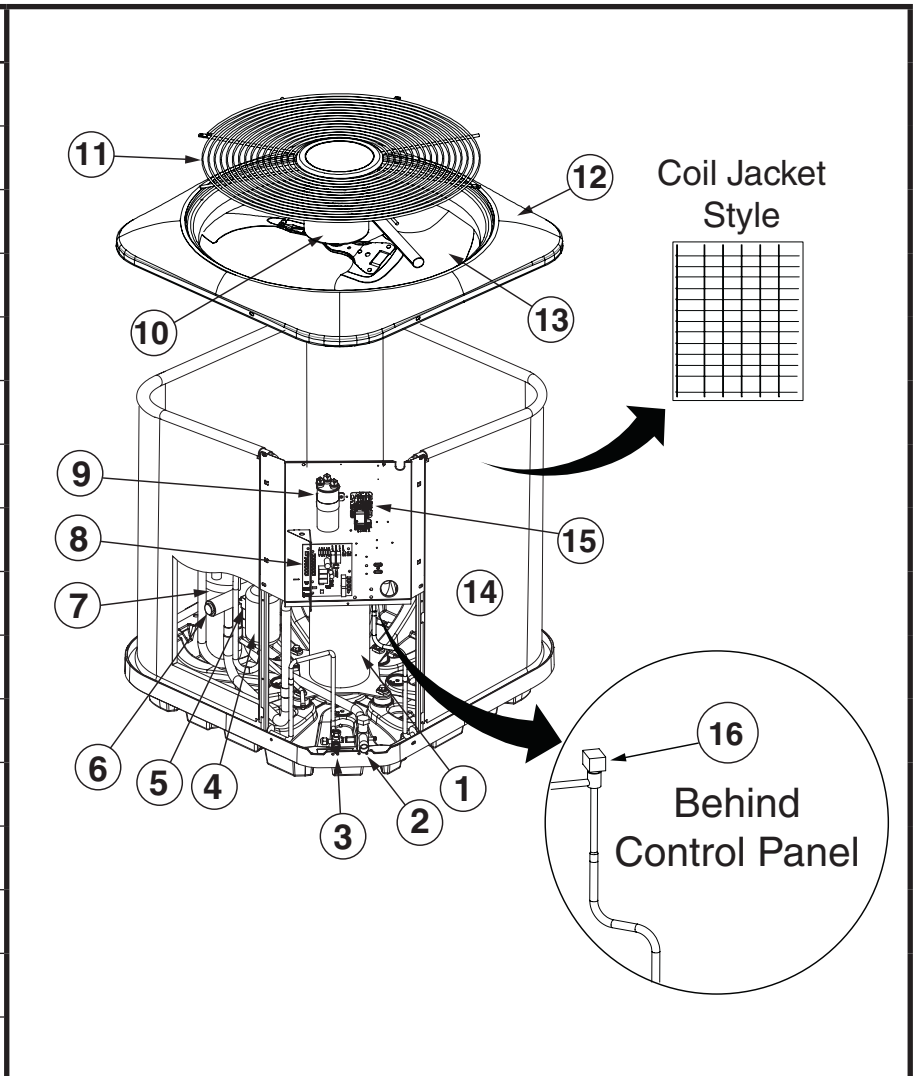

## REPLACEMENT PARTS LIST

SPLIT SYSTEM HEAT PUMP WITH MICROCHANNEL COIL

MSH4BE SERIES

14 SEER MODELS

| ITEM # | COMPONENT               |
|--------|-------------------------|
| 1      | COMPRESSOR              |
| 2      | REFRIGERANT VALVE (LG)  |
| 3      | REFRIGERANT VALVE (SM)  |
| 4      | MUFFLER                 |
| 5      | REVERSING VALVE COIL    |
| 6      | REVERSING VALVE         |
| 7      | ACCUMULATOR             |
| 8      | DEFROST BOARD           |
| 9      | CAPACITOR               |
| 10     | OUTDOOR FAN MOTOR       |
| 11     | OUTDOOR FAN GRILLE      |
| 12     | TOP PAN                 |
| 13     | OUTDOOR FAN BLADE       |
| 14     | OUTDOOR COIL            |
| 15     | CONTACTOR               |
| 16     | HOT GAS BYPASS SOLENOID |