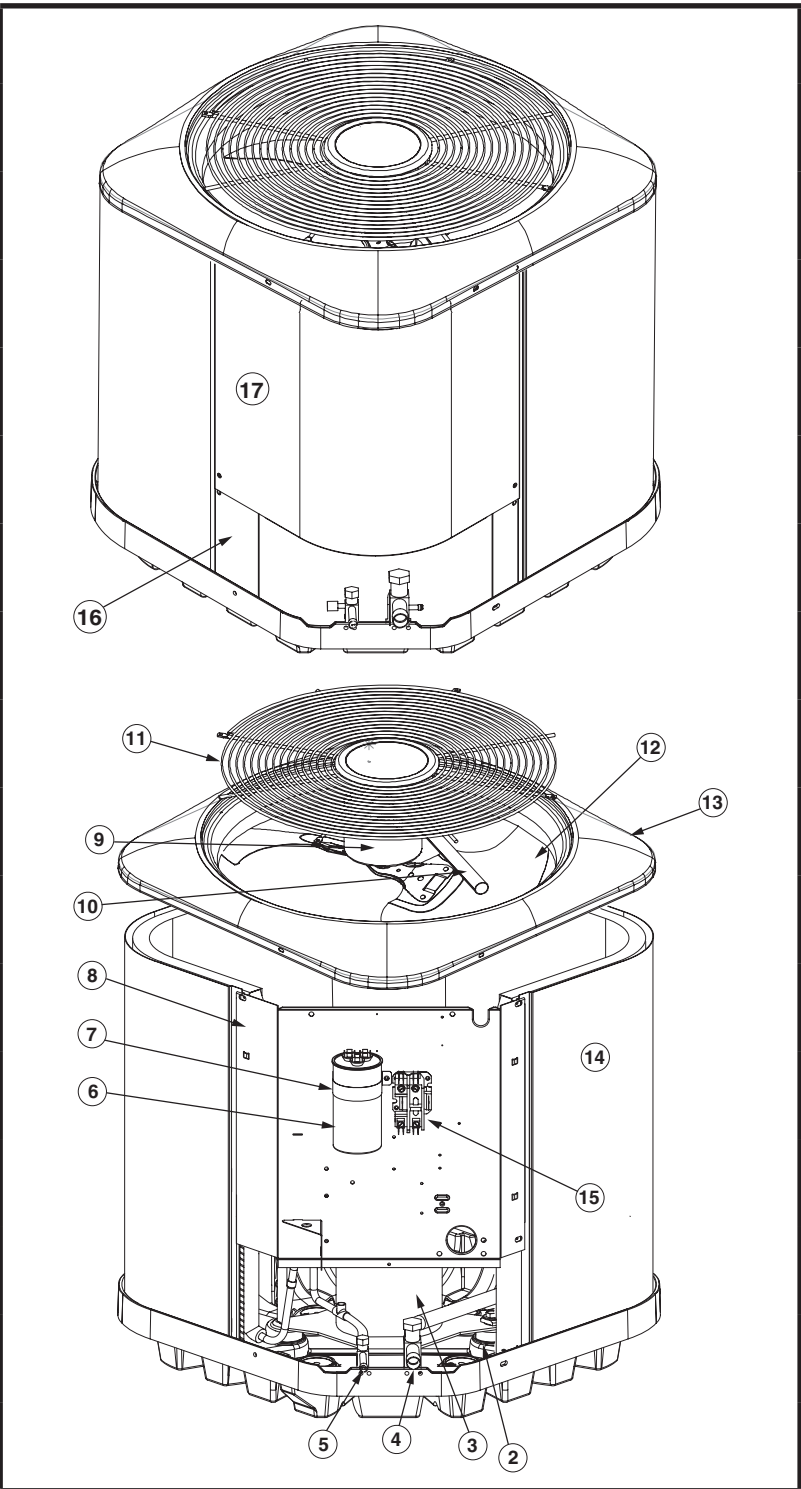

REPLACEMENT PARTS LIST

RESIDENTIAL SPLIT SYSTEM AIR CONDITIONER
 16 SEER , SINGLE PHASE, FIXED SPEED MODELS
 MSA6BF SERIES

ITEM #	COMPONENT
2	COMPRESSOR GROMMET
3	COMPRESSOR
4	REFRIGERANT VALVE (LG)
5	REFRIGERANT VALVE (SM)
6	CAPACITOR
7	CAPACITOR STRAP
8	CONTROL BOX
9	OUTDOOR FAN MOTOR
10	MOTOR WIRE CONDUIT
11	OUTDOOR FAN GRILLE
12	OUTDOOR FAN BLADE
13	TOP PAN
14	OUTDOOR COIL
15	CONTACTOR
16	ACCESS PANEL
17	CONTROL BOX COVER

MSA6BF Series Split System Air Conditioner 16 SEER , Single Phase, Fixed Speed Models

COMPONENT	024K	030K	036K	042K	048K
Access Panel	274014BR	—	274015BR	274016BR	274016BR
Capacitor	01-0083	01-0084	01-0085	01-0273	01-0271
Compressor	921422	921424	921426	1017098R	921465
Compressor Blanket	—	—	—	—	—
Compressor Grommet	668530	668530	668530	668530	668530
Compressor Molded Plug	634660R	634660R	634660R	634660R	634660R
Contactors	624712	624712	624712	624712	624713
Filter Drier	669764	669764	669764	669764	669764
High Pressure Switch	632473R	632473R	632473R	632473R	632473R
Motor Wire Conduit	664292	664290	664290	664290	664290
Outdoor Coil	2A9973R	1009903R	1009904R	1009908R	1009908R
Outdoor Fan Blade	667261R	667383	667383	667383	667351R
Outdoor Fan Grille	669592R	669591R	669591R	669591R	669591R
Outdoor Fan Motor	621919	622171	622080	622066	1006724
Refrigerant Valve (LG)	663864R	663864R	663864R	663865R	663865R
Refrigerant Valve (SM)	663862R	663862R	663862R	663862R	663862R