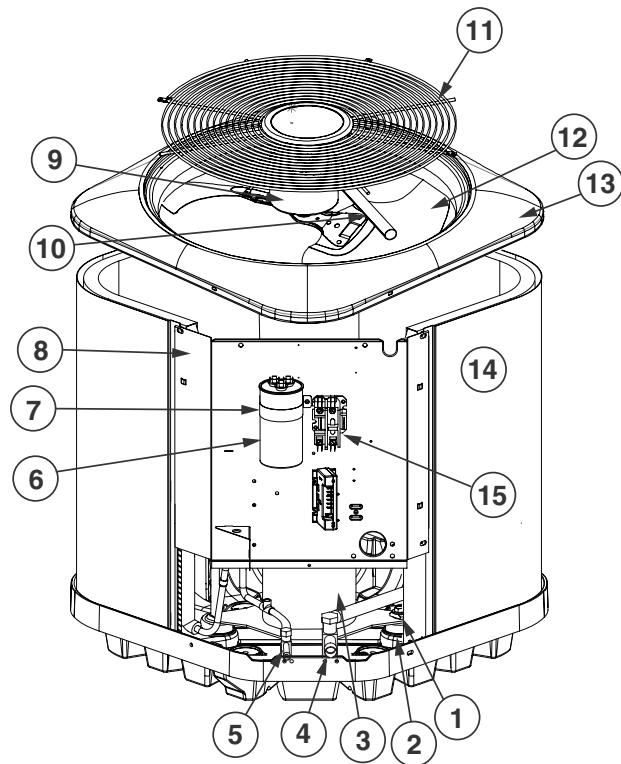

# REPLACEMENT PARTS LIST

## RESIDENTIAL SPLIT SYSTEM AIR CONDITIONER

MSA4BF SERIES

16 SEER MODELS

ITEM #	COMPONENT
1	COMPRESSOR BOLT
2	COMPRESSOR GROMMET
3	COMPRESSOR
4	REFRIGERANT VALVE (LG)
5	REFRIGERANT VALVE (SM)
6	CAPACITOR
7	CAPACITOR STRAP
8	CONTROL BOX
9	OUTDOOR FAN MOTOR
10	MOTOR WIRE CONDUIT
11	OUTDOOR FAN GRILLE
12	OUTDOOR FAN BLADE
13	TOP PAN
14	OUTDOOR COIL
15	CONTACTOR
16	ACCESS PANEL
17	CONTROL BOX COVER
18	OUTDOOR COIL GUARD

# MSA4BF SERIES RESIDENTIAL SPLIT SYSTEM AIR CONDITIONER

COMPONENT	024KB	036KB	048KC	060KC
CAPACITOR	01-0083	01-0269	01-0262	01-0084
COMPRESSOR	921844	921769	921659	921793
COMPRESSOR BLANKET	—	—	—	—
COMPRESSOR MOLDED PLUG (HV)	634660R	634660R	634660R	634660R
COMPRESSOR MOLDED PLUG (LV)	634682	634682	634682	634682
CONTACTOR	624712	624712	624713	624714
FILTER DRIER	669764	669764	669764	669764
HIGH PRESSURE SWITCH	632473	632473	632473	632473
OUTDOOR COIL	664826R	664702R	2C0731R	664879R
OUTDOOR COIL GUARD	2A1063R	2A1073R	2A1074R	2A1075R
OUTDOOR FAN BLADE	667343R	667351R	667319R	667319R
OUTDOOR FAN GRILLE	669592R	669591R	669591R	669591R
OUTDOOR FAN MOTOR	621919	622018	622656	622656
REFRIGERANT VALVE (LG)	663864R	663865R	663865R	663865R
REFRIGERANT VALVE (SM)	663862R	663862R	663862R	663862R