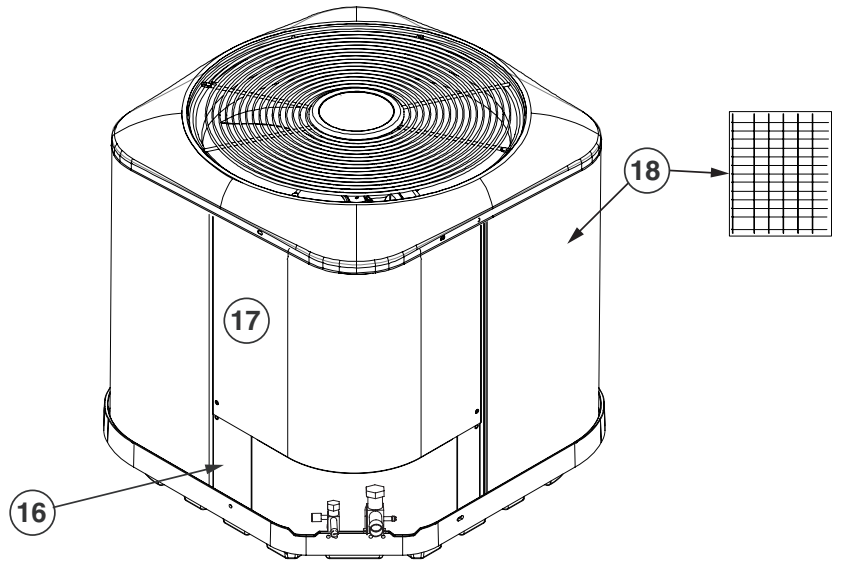

# REPLACEMENT PARTS LIST

## RESIDENTIAL SPLIT SYSTEM AIR CONDITIONER

MSA4BF SERIES

16 SEER MODELS

ITEM #	COMPONENT
1	COMPRESSOR BOLT
2	COMPRESSOR GROMMET
3	COMPRESSOR
4	REFRIGERANT VALVE (LG)
5	REFRIGERANT VALVE (SM)
6	CAPACITOR
7	CAPACITOR STRAP
8	CONTROL BOX
9	OUTDOOR FAN MOTOR
10	MOTOR WIRE CONDUIT
11	OUTDOOR FAN GRILLE
12	OUTDOOR FAN BLADE
13	TOP PAN
14	OUTDOOR COIL
15	CONTACTOR
16	ACCESS PANEL
17	CONTROL BOX COVER
18	OUTDOOR COIL GUARD

# MSA4BF SERIES RESIDENTIAL SPLIT SYSTEM AIR CONDITIONER

COMPONENT	024KB	036KB	048KC	060KC
CAPACITOR	01-0083	01-0269	01-0262	01-0084
COMPRESSOR	921844	921769	921659	921793
COMPRESSOR BLANKET	—	—	—	—
COMPRESSOR MOLDED PLUG (HV)	634660R	634660R	634660R	634660R
COMPRESSOR MOLDED PLUG (LV)	634682	634682	634682	634682
CONTACTOR	624712	624712	624713	624714
FILTER DRIER	669764	669764	669764	669764
HIGH PRESSURE SWITCH	632473	632473	632473	632473
OUTDOOR COIL	664826R	664702R	2C0731R	664879R
OUTDOOR COIL GUARD	2A1063R	2A1073R	2A1074R	2A1075R
OUTDOOR FAN BLADE	667343R	667351R	667319R	667319R
OUTDOOR FAN GRILLE	669592R	669591R	669591R	669591R
OUTDOOR FAN MOTOR	621919	622018	622656	622656
REFRIGERANT VALVE (LG)	663864R	663865R	663865R	663865R
REFRIGERANT VALVE (SM)	663862R	663862R	663862R	663862R