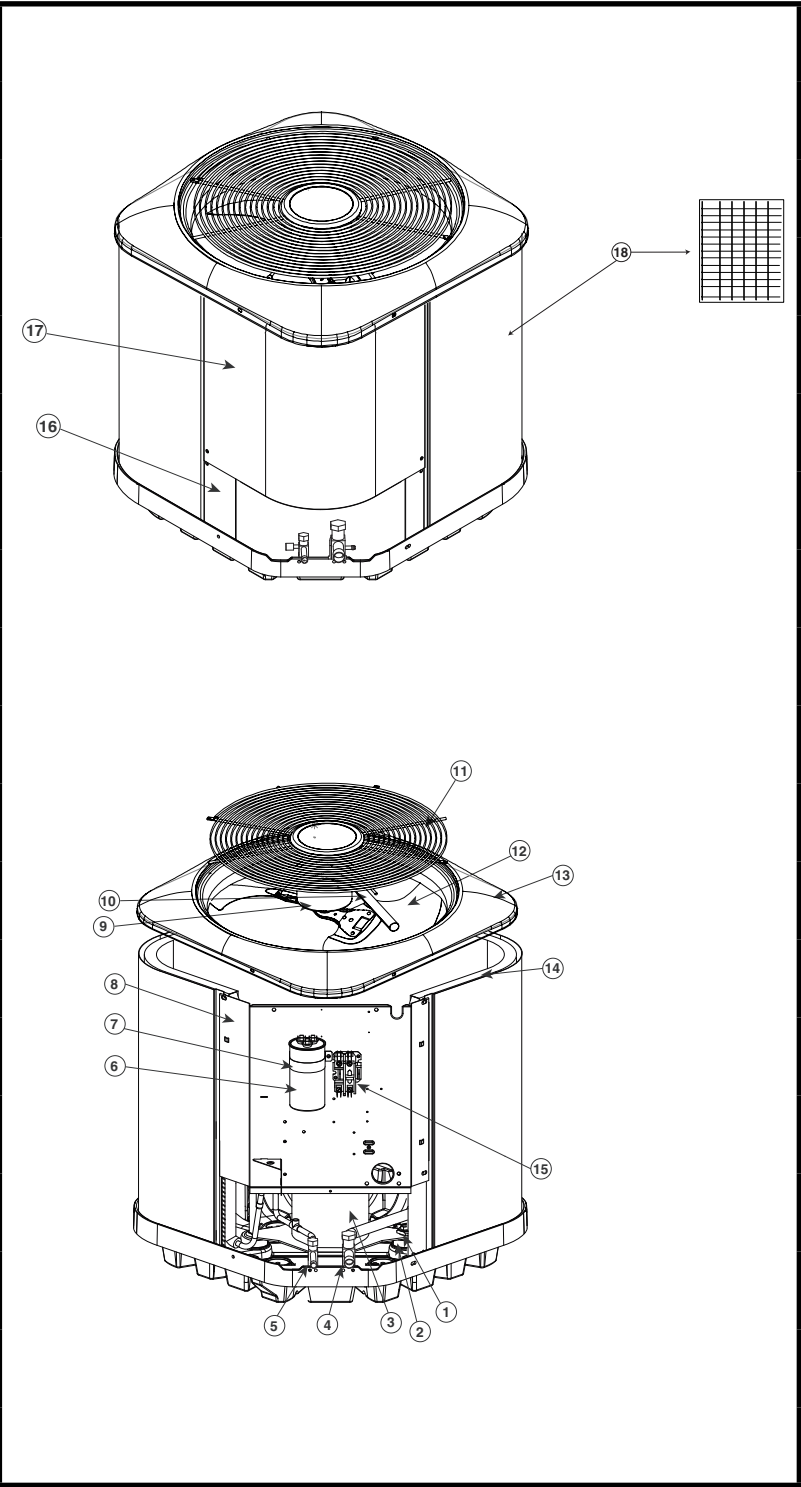

REPLACEMENT PARTS LIST

RESIDENTIAL SPLIT SYSTEM AIR CONDITIONER

MSA4BE SERIES

14 SEER MODELS

ITEM #	COMPONENT
1	COMPRESSOR BOLT
2	COMPRESSOR GROMMET
3	COMPRESSOR
4	REFRIGERANT VALVE (LG)
5	REFRIGERANT VALVE (SM)
6	CAPACITOR
7	CAPACITOR STRAP
8	CONTROL BOX
9	OUTDOOR FAN MOTOR
10	MOTOR WIRE CONDUIT
11	OUTDOOR FAN GRILLE
12	OUTDOOR FAN BLADE
13	TOP PAN
14	OUTDOOR COIL
15	CONTACTOR
16	ACCESS PANEL
17	CONTROL BOX COVER
18	OUTDOOR COIL GUARD

MSA4BE SERIES RESIDENTIAL SPLIT SYSTEM AIR CONDITIONER

COMPONENT	018KA	024KA	030KA	036KA	042KA	048KA	060KA
CAPACITOR	01-0082	01-0083	01-0084	01-0085	01-0273	01-0271	01-0278
COMPRESSOR	921421	921422	921425	921426	921463	921465	921467
COMPRESSOR BLANKET	-	-	-	-	-	-	-
COMPRESSOR MOLDED PLUG	634660R	634660R	634660R	634660R	634660R	634660R	634660R
CONTACTOR	624712	624712	624712	624712	624712	624713	624714
FILTER DRIER	669764	669764	669764	669764	669764	669764	669764
HIGH PRESSURE SWITCH	632473R	632473R	632473R	632473R	632473R	632473R	632473R
OUTDOOR COIL	2A9972R	664826R	2B5231R	664702R	2C0731R	2C0731R	664879R
OUTDOOR COIL GUARD	2A1062R	2A1063R	2A1071R	2A1073R	2A1074R	2A1074R	2A1075R
OUTDOOR FAN BLADE	667261R	667261R	667383	667383	667383	667383	667383
OUTDOOR FAN GRILLE	669592R	669592R	669591R	669591R	669591R	669591R	669591R
OUTDOOR FAN MOTOR	621919	621919	622171	622066	622066	622066	622656
REFRIGERANT VALVE (LG)	663864R	663864R	663864R	663864R	663865R	663865R	663865R
REFRIGERANT VALVE (SM)	663862R	663862R	663862R	663862R	663862R	663862R	663862R