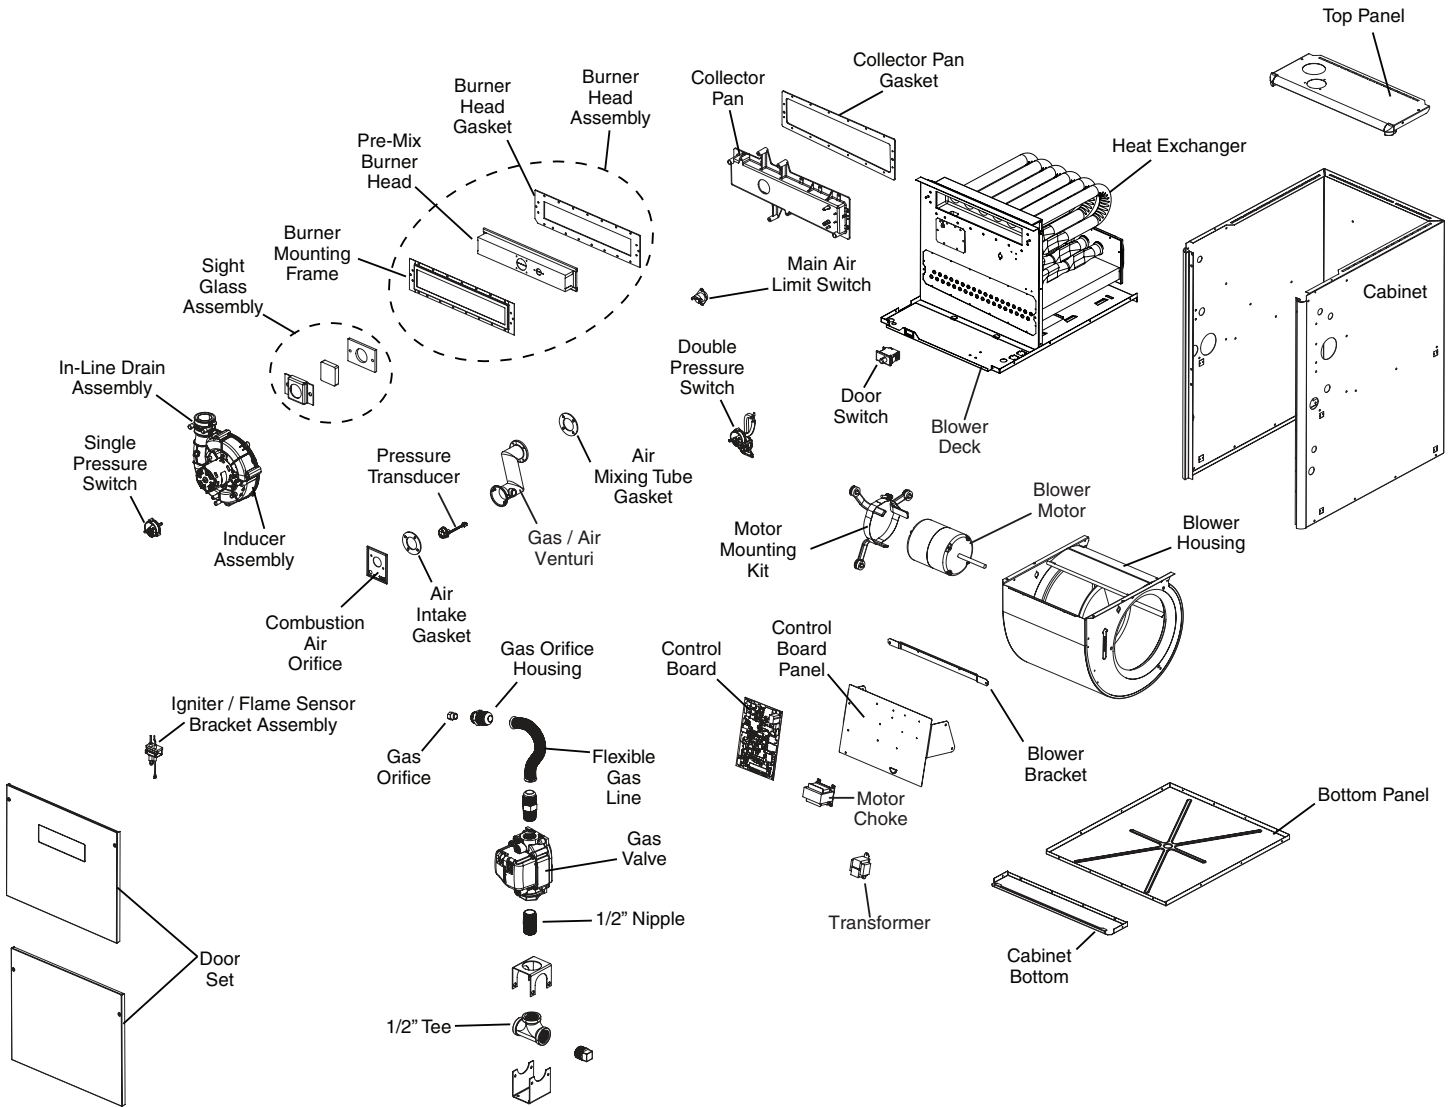

Universal HVAC Parts & Accessories

REPLACEMENT PARTS LIST

MGC3SD ULTRA-LOW NOX SERIES, SINGLE STAGE, CONDENSING GAS FURNACE

95% AFUE

95% AFUE**MGC3SD ULTRA-LOW NOX SERIES -
REPLACEMENT PARTS LIST**

DESCRIPTION	MGC3SD050UT23A*	MGC3SD070UT24B*	MGC3SD100UT35C*
	1032279L	1035870L	1032284L
Barbed Elbow Connector	664889R	664889R	664889R
Blower Assembly (Wheel & Housing)	1027024R	1027001R	1029938R
Blower Bracket	101878101R	101878102R	101878103R
Blower Limit Switch (Not Shown)	626611R	626611R	626611R
Blower Motor	103009846R	103009880R	103009861R
Collector Pan (With Gasket)	904801	904802	904803
Collector Pan Gasket	1018708R	1018709R	1018710R
Combustion Air Orifice	1035005	1039174	1035006
Control Board	1039508R	1039507R	1039509R
Control Board Panel	103213801R	103213902R	103213901R
Corner Wrapper Insert (Right - Not Shown)	618074R	618074R	618074R
Corner Wrapper Insert (Left - Not Shown)	618073R	618073R	618073R
Door Set	1035877	1039172L	1035878
Door Switch	632693R	632693R	632693R
Drain Tube (Hard "J") (Not Shown)	663706R	663706R	663706R
Drain Tube (Soft "J" 30") (Not Shown)	663707R	663707R	663707R
Drain Tube (Soft "J") (Not Shown)	664886R	664886R	664886R
Drain Tube (Soft 6.25") (Not Shown)	664878R	664878R	664878R
Drain Tube (Soft 9.0") (Not Shown)	1034969R	1034969R	1034969R
Flexible Gas Line (Stainless Steel)	1025318R	1025318R	1025318R
Fuse (5-Amp - Not Shown)	632269R	632269R	632269R
Gas / Air Venturi	1032274R	1032274R	1032274R
Gas / Air Venturi Gasket Only (Qty 2)	1028586	1028586	1028586
Gas Orifice	661030R	661026R	661016R
Gas Orifice Housing (Natural Gas)	1018790R	1018790R	1018790R
Gas Valve	624775R	624775R	624775R
Heat Exchanger Assembly	103009840R	1039231	103009804R
Ignitor / Flame Sensor Assembly	1021611R	1021611R	1021611R
Ignitor / Flame Sensor Gasket (Qty 20)	1028600	1028600	1028600
Inducer Gasket (Not Shown)	690283R	690283R	690283R
Inducer Limit Switch (Not Shown)	626599R	626599R	626599R
Inducer Motor (With Gasket)	1035783	1035783	1035783
Main Air Limit	626481R	626481R	626600R
Motor Choke	622340R	622340R	622340R
Motor Mount Kit	904951	904951	904951
Pre-Mix Burner Gasket	1018765R	1018767R	1018764R
Pre-Mix Burner Head Assembly	1035785	1039173	1035786
Pressure Switch - Double (0.50" / 0.95")	1016295R	—	1016295R
Pressure Switch - Double (0.50" / 0.70")	—	632555R	—
Pressure Switch - Single (2.40" wc)	1035869R	—	1035869R
Pressure Switch - Single (2.00" wc)	—	1044268R	—
PVC Tee (2" x 2" x 2")	663115R	663115R	663115R
PVC Trap	664969R	664969R	664969R
Set of Wires	103009818R	103009818R	103009819R
Spring Clamp (7/8")	606315R	606315R	606315R
Spring Clamp Hose	606286R	606286R	606286R
Top Panel	2B3551R	2B3552R	2B3553R
Transducer	1029942R	1029942R	1029942R
Transformer	622341R	622341R	622341R