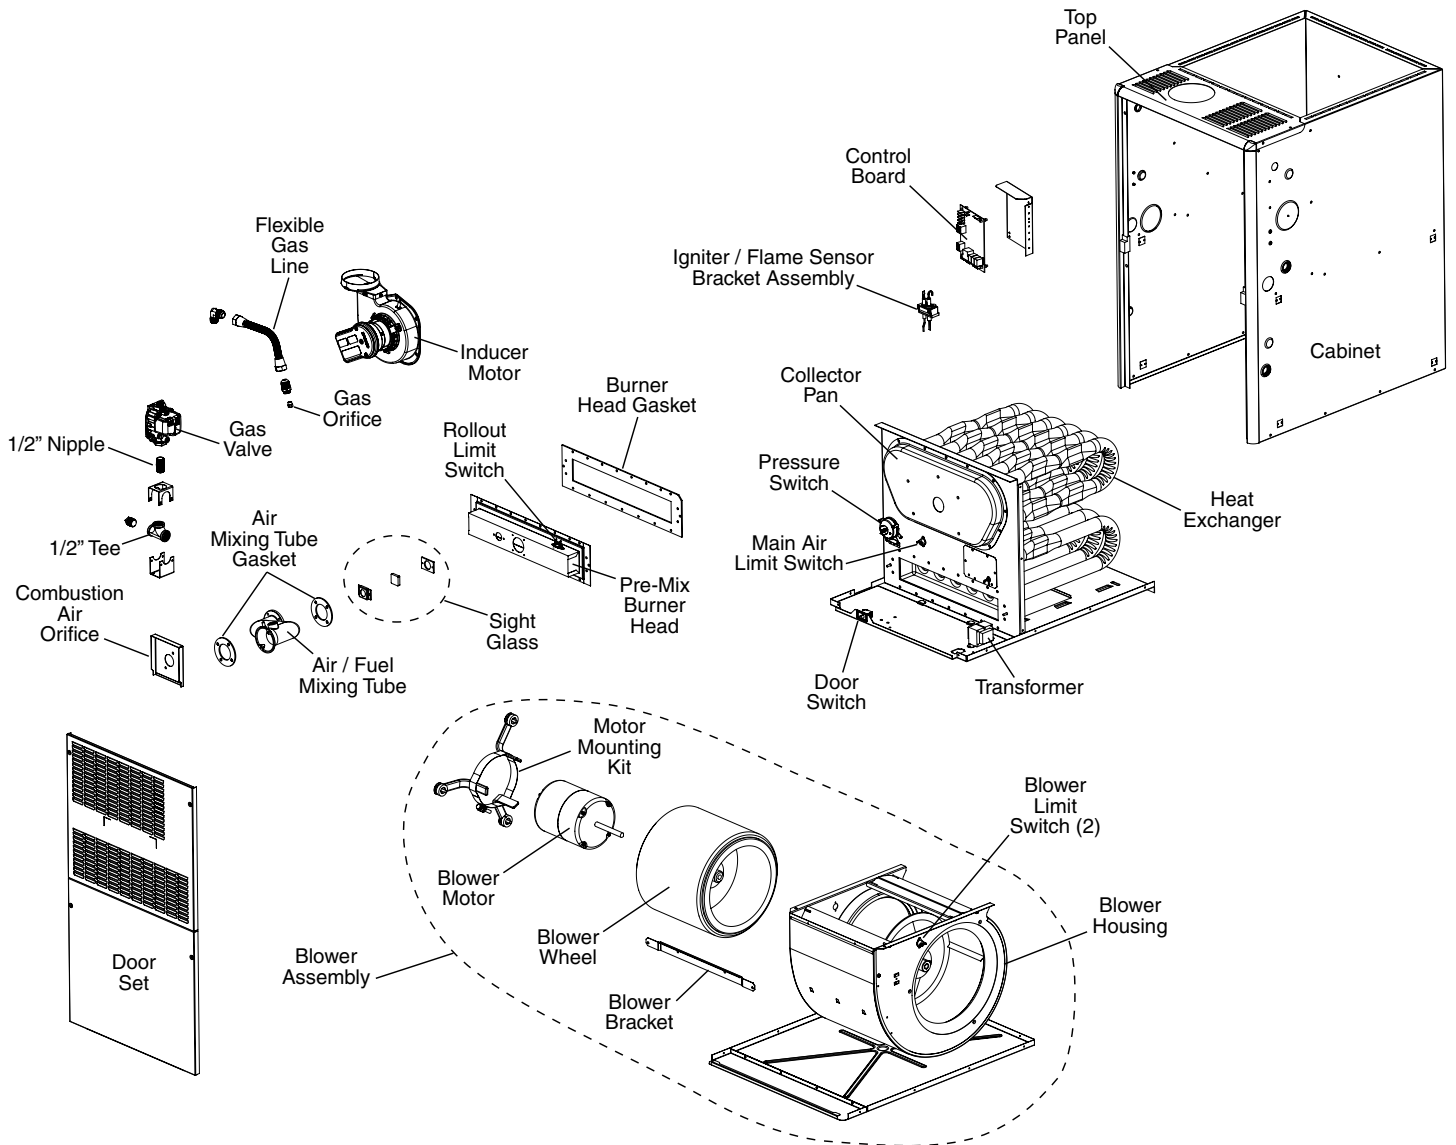

**REPLACEMENT PARTS LIST**

**MGC3SA ULTRA-LOW NOX SERIES,  
 SINGLE STAGE, NON-CONDENSING GAS FURNACE**

**80% AFUE**

**80+ AFUE****MGC3SA UPFLOW / HORIZONTAL - REPLACEMENT PARTS LIST**

DESCRIPTION	MGC3SA055UT23A1	MGC3SA070UT24B1	MGC3SA100UT35C1
Blower Housing	102401405R	N/A	N/A
Blower Housing & Wheel	N/A	1027025R	1027026R
Blower Limit	626611R	626611R	626611R
Blower Motor	1021614R	1021615R	1021617R
Blower Wheel	667256R	667374R	667280R
Collector Pan (w gasket)	1028587	1028588	1028589
Combustion Air Orifice	101874005R	101874001R	101874004R
Control Board	1025182R	1025182R	1025182R
Door Set	1028597L	1028598L	1028599L
Door Switch	632693R	632693R	632693R
Flexible Gas Line (Stainless Steel)	1025318R	1025318R	1025318R
Fuse	632261R	632261R	632261R
Gas/Air Venturi	1018739R	1018739R	1018739R
Gas/Air Venturi Gasket Only (Qty: 2)	1028586	1028586	1028586
Gas Orifice (Natural Gas)	1025320R	661026R	661016R
Gas Valve	624775R	624775R	624775R
Heat Exchanger	102160701R	102160702R	102160704R
High Temp Hose (Not Shown)	263967R	263967R	263967R
Ignitor & Flame Sensor Assembly (Includes bracket and gasket)	1021611R	1021611R	1021611R
Ignitor/Flame Sensor Gasket Only (Not Shown, Qty: 20)	1028600	1028600	1028600
Inducer Gasket (Not Shown)	689988R	689988R	689988R
Inducer Motor (W/Gasket)	1028582	1028583	1028584
Main Air Limit Switch	1018470R	1018470R	626616R
Motor Mount Kit	904951	904951	904951
Pre-Mix Burner Head Assembly	1028590	1028591	1028592
Pressure Switch	1018505R	1018505R	1018505R
Roll-Out Limit Switch	1027311R	1027064R	1027062R
Set of Wires (Not Shown)	1025311R	1025311R	1021579R
Top Panel	295911R	295912R	295913R
Transformer	622341R	622341R	622341R

Please specify the correct Model No., Serial No, and part number(s) when ordering parts from the nearest authorized dealer or service center.