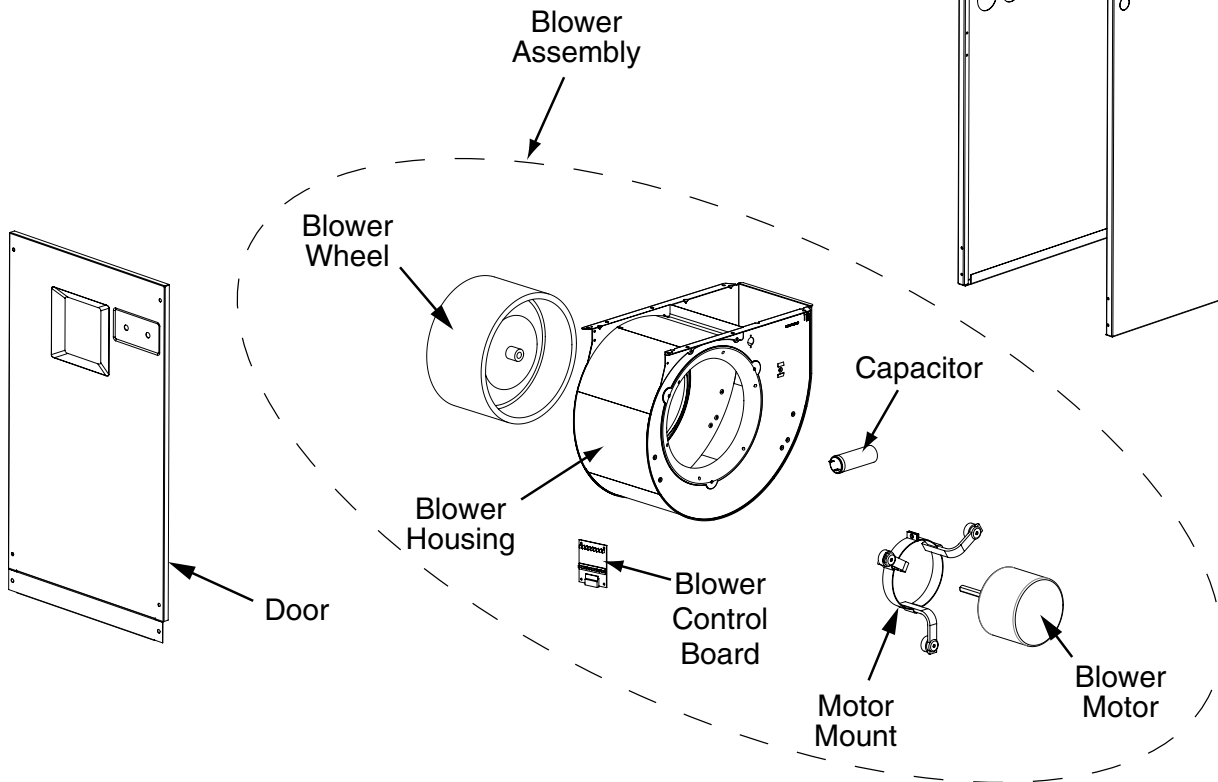

REPLACEMENT PARTS LIST

**MODULAR AIR HANDLER
MB7BM, MB7EM, & MB7VM SERIES**

Blower Assembly

Blower Wheel

Blower Housing

Blower Control Board

Capacitor

Motor Mount

Blower Motor

Door

MB7BM AIR HANDLER

DESCRIPTION	MB7BM-0800K-A	MB7BM-1200K-A	MB7BM-1200K-B	MB7BM-1600K-C	MB7BM-2000K-C
	921180	921181	921182	921183	921184
BLOWER ASSEMBLY	921852	921849	921854	921847	921863
BLOWER HOUSING	297210R	297210R	297212R	297212R	297219R
BLOWER MOTOR - PSC	622257R	622264R	622258R	622261R	621891R
BLOWER WHEEL	667251R	667251R	667037R	667207R	667280R
CONTROL BOARD - SINGLE STAGE	1016380R	1016380R	1016380R	1016380R	1016380R
CAPACITOR (NOT SHOWN)	01-0023	01-0027	01-0024	01-0026	01-0027
DOOR	921871	921871	921872	921873	921873
FUSE - 3 AMP (NOT SHOWN)	632261R	632261R	632261R	632261R	632261R
MOTOR MOUNT	913871	913871	913871	913871	903489
SET OF WIRES (NOT SHOWN)	921881	921881	921881	921881	921881
TRANSFORMER	621709R	621709R	621709R	621709R	621709R