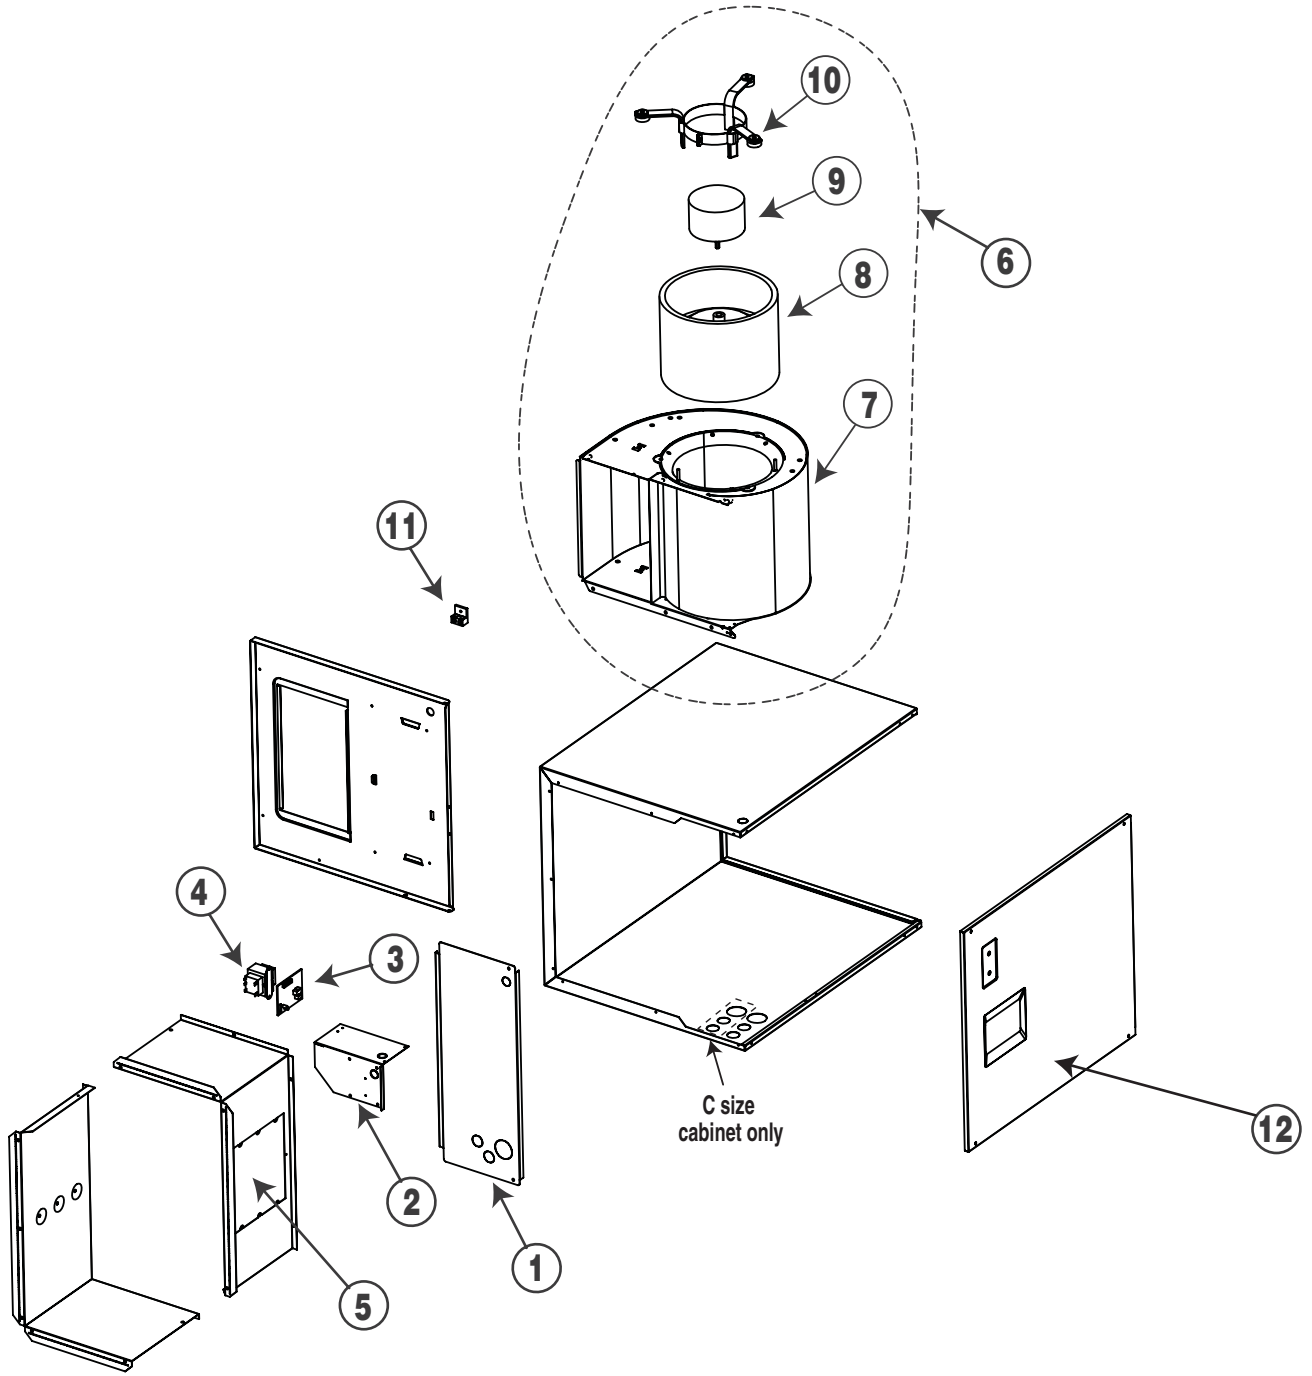

REPLACEMENT PARTS LIST

Modular Indoor Blower MB5(B,V)M Series

MB5(B,V)M Modular Indoor Blower

Item	Description	BM-0800KA	BM-1200KA	BM-1200KB	BM-1600KB	BM-2000KC	VM-1200KA	VM-1600KB	VM-2000KC
1	Top Cap Assy	281951R	281951R	281963R	281963R	281964R	281951R	281963R	281964R
2	Electrical Panel	M0023201R	M0023201R	M0023201R	M0023201R	M0023201R	M0023203R	M0023203R	M0023203R
3	Control Board	904531	904531	904531	904531	904531	904531	904531	904531
4	Transformer	621709	621709	621709	621709	621709	621709	621709	621709
5	Plate, Element Close-off	226420	226420	226420	226420	226420	226420	226420	226420
6	Complete Blower Assy	904533	904534	904536	904579	903736	904539	904540	904541
7	Housing, Blower	D07481R	D07481R	D07483R	D07482R	D07483R	D07481R	497227	D07484R
8	Wheel, Blower	667251	667251	667207	667037	667207	667251	667258	667277
9	Motor, Blower	622194	621830	621891	622197	621891	M0021804R	M0021805R	M0021806R
10	Kit, Motor Mount	N/A	N/A	N/A	N/A	913871	913871	903489	903489
11	Ground Lug	622235	622235	622235	622235	622235	622235	622235	622235
12	Door Assy	904553	904553	904554	904554	904556	904553	904554	904556
	Set of Wires (Not Shown)	286801R	286801R	286801R	286801R	286801R	286802R	286802R	286802R
	Fuse, 5 AMP (Not Shown)	632269	632269	632269	632269	632269	632269	632269	632269
	Capacitor, Blwr (Not Shown)	622132	622133	622133	622133	622137	N/A	N/A	N/A
	Control Board, Variable Speed (Not Shown)	N/A	N/A	N/A	N/A	N/A	624668	624668	624668
	Harness, Variable Speed Motor (Not Shown)	N/A	N/A	N/A	N/A	N/A	634632	634632	634632
	Harness, Low Voltage (Not Shown)	N/A	N/A	N/A	N/A	N/A	634663	634663	634663