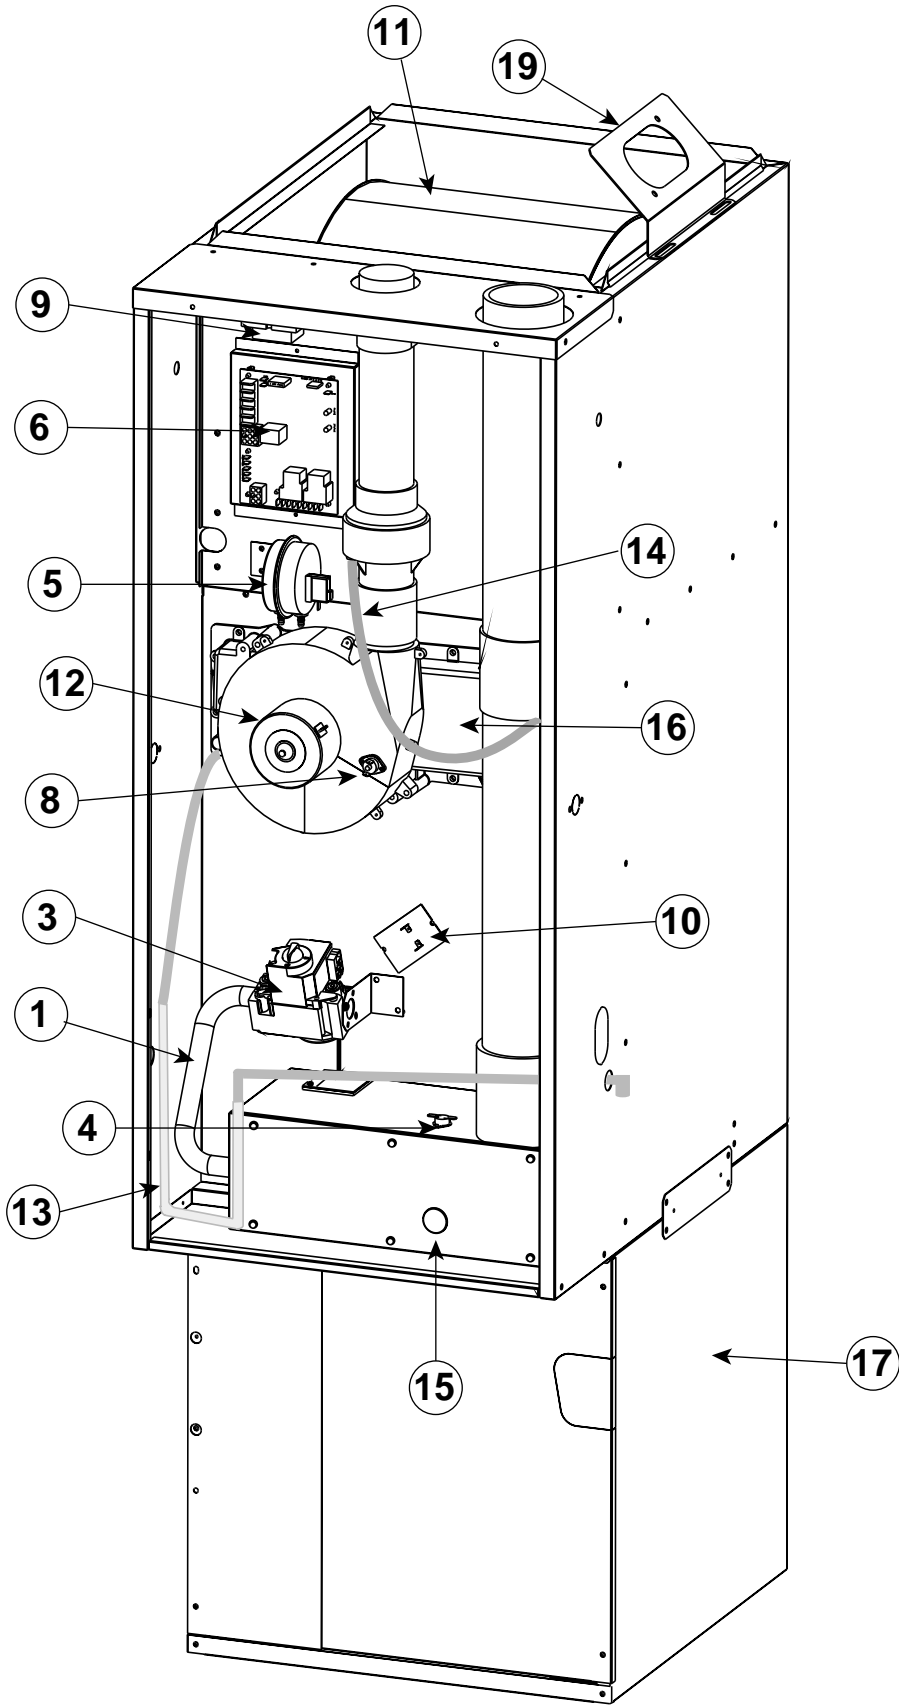

M2RL Downflow Condensing Furnace

ITEM NO.	DESCRIPTION	60,000	80,000	100,000
1	Manifold	663649	663649	663650
2	Flame Sensor (Not Shown)	632316	632316	632316
3	Gas Valve	624610	624610	624610
4	Roll-Out Limit Switch (155F) (Not Shown)	626422	626422	626422
5	Pressure Switch	632252	632252	632252
6	Integrated Control Board	903106	903106	903106
7	Switch, Blower Compartment Door (Not Shown)	632319	632319	632319
8	Vent Safety Limit Switch (160°F)	626461	626461	626461
9	Transformer	621486	621486	621486
10	Limit Switch (135°F)	626447		
	Limit Switch (140°F)		626446	
	Limit Switch (160°F)			626484
11	Blower Assembly	902815	902815	902815
12	Blower, Inducer (with gasket)*	903962	903962	903962
12a	Blower, Inducer (with gasket)	902977	902977	902977
13	J Trap Hard Tube	663706	663706	663706
14	In-Line Drain Assembly	663714	663714	663714
15	Burner Box Assembly (Nat. Gas Ready)	D09425		
	Burner Box Assembly (Nat. Gas Ready)		D09421	D09423
	Burner Box Assembly (LP Gas Ready)	D09426		
	Burner Box Assembly (LP Gas Ready)		D09422	D09424
16	Box, Header Outlet With Sealant	903104	903104	903104
17	Cased Coil Wrapper	914958	914958	914958
18	Filter (18 x 20 x 1) (Not Shown)	668860	668860	668860
19	VentilAire Bracket	265440	265440	265440
20	Attachment Bracket	265450	265450	265450
21	Turbulator (Not Shown)	D01220	D01220	D01220
22	Limit Switch, Auxillary (120F) (Not Shown)	626444	626444	626444
23	Orifice, Inducer (Not Shown)	151884	151884	151888
24	Inshot Burner (Not Shown)		660812	660812
	Inshot Burner (Not Shown)	660923		
25	Orifice, Natural Gas #45 (Not Shown)		661045 (4)	661045 (5)
	Orifice, Natural Gas #49 (Not Shown)		661049	661049
	Orifice, LP Gas #55 (Not Shown)		661055 (4)	661055 (5)
	Orifice, LP Gas #56 (Not Shown)	661056		
26	Ignitor (Not Shown)	903110	903110	903110
27	Heat Exchanger Assembly (Not Shown)	D00603	D00603	D00604
28	Capacitor Assembly, 10 MFD, 370V (Not Shown)	621435	621435	621435
29	Blower Wheel CCW (Not Shown)	667271	667271	667271
30	Motor-1/2 H.P. (Not Shown)	902128	902128	902128
31	Access Door (Not Shown)	903116	903116	903116

* Note: Effective Date: 09/01/01