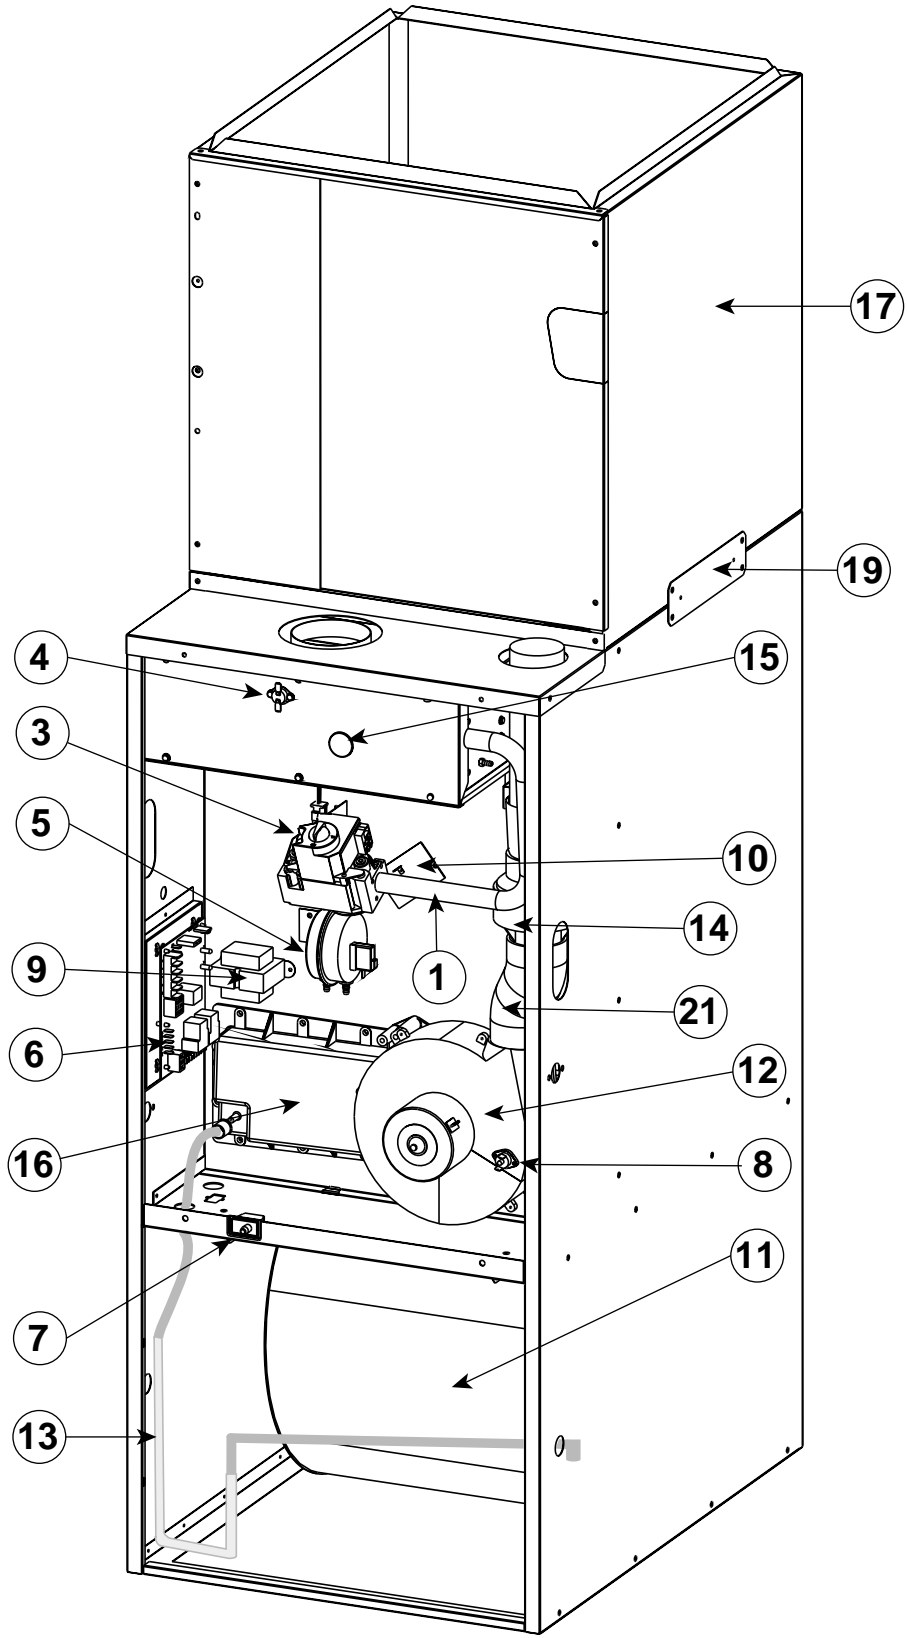

M2RC Upflow Condensing Furnaces

ITEM NO.	DESCRIPTION	80,000 BTUH Input	100,000 BTUH Input
1	Manifold	663551	663552
2	Flame Sensor (Not Shown)	632316	632316
3	Gas Valve	624610	624610
4	Roll-Out Limit Switch (155°F) (Not Shown)	626422	626422
5	Pressure Switch	632252	632252
6	Control Board, Integrated	903106	903106
7	Switch, Blower Door	632319	632319
8	Vent Safety Limit Switch (160°F)	626461	626461
9	Transformer	621486	621486
10	Limit Switch (210°F)	626425	
	Limit Switch (195°F)		626419
11	Blower Assembly	902815	902815
12	Blower, Inducer (with gasket)*	903962	903962
12a	Blower, Inducer (with gasket)	902977	902977
13	J Trap Hard Tube	663706	663706
14	In-Line Drain Assembly	663714	663714
15	Burner Box Assembly (Nat. Gas Ready)	D09391	D09393
	Burner Box Assembly (LP Gas Ready)	D09392	D09394
16	Box, Header Outlet Plus Sealant	903104	903104
17	Cased Coil Wrapper	914958	914958
18	Filter (18 5/8 x 26 1/2 x 1/4) (Not Shown)	669300	669300
19	Attachment Bracket	265450	265450
20	Turbulator (Not Shown)	D01220	D01220
21	Coupling Neoprene	663709	663709
22	Orifice, Inducer (Not Shown)	151886	151884
23	Inshot Burner (Not Shown)	660812	660812
24	Orifice, Natural Gas #45 (Not Shown)	661045 (4)	661045 (5)
	Orifice, LP Gas #55 (Not Shown)	661055 (4)	661055 (5)
25	Ignitor (Not Shown)	903110	903110
26	Heat Exchanger Assembly (Not Shown)	D04540	D04550
27	Capacitor Assembly, 10 MFD, 370V (Not Shown)	621435	621435
28	Blower Wheel CCW (Not Shown)	667271	667271
29	Motor - 1/2 HP (4 Speed) (Not Shown)	902128	902128
30	Access Doors, Set (Not Shown)	903113	903113

* Note: Effective Date: 09/01/01