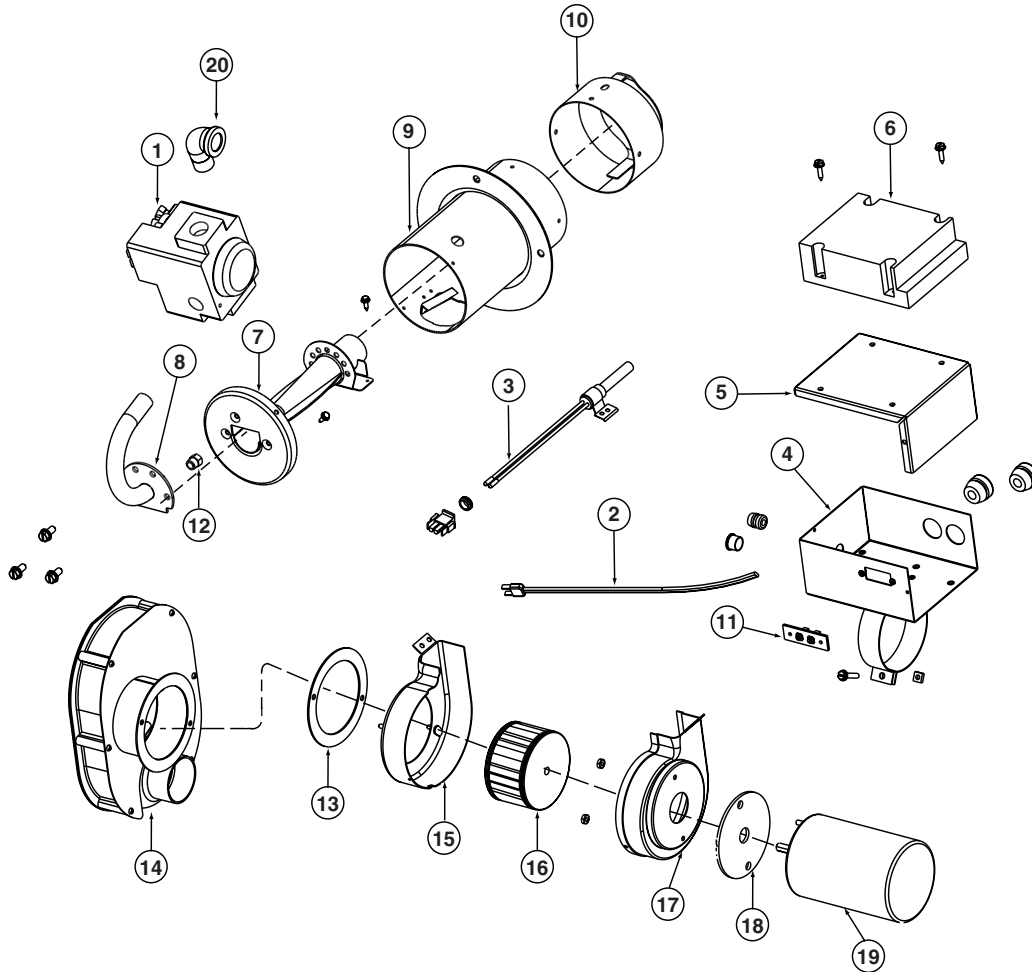

OIL BURNER M1S(*) 066 AND 086

ITEM NO	PART NUMBER	DESCRIPTION	PART QTY	ITEM NO	PART NUMBER	DESCRIPTION	PART QTY
1	621945 (1)	Motor	1	11	660595	Street Elbow	1
	912541	Motor	1	12	660596	Coupling	1
2	660591	Mounting Box	1	13	660928 (2)	Inlet Air Box Assembly	1
3	624647 (2)	Primary Control -HW, 74564	1		356431	Inlet Air Box Assembly	1
	624629 (1)	Primary Control -HW, 74554	1	14	660915	Gasket Kit (Inlet box)	1
	624284	Primary Control -WR	1	15	660918	Air Tube Assembly	1
	624503	Primary Control -HW	1	16	660468 (3)	Burner Head (66 & 86), F3 Head	1
4	621943 (1)	Transformer, 517714	1	17	660059	Nozzle Adapter	1
	621607	Transformer	1	18	660917	Electrode Kit	1
5	660914	Gasket Kit (Transformer)	1	19	660048	Blower Wheel	1
6	660282	Burner Housing Assy	1	20	660601	Power Cord	1
7	660592	Escutcheon Plate	1	21	660606	Nozzle 66	1
8	660593	Locknut	1		660605	Nozzle 86	1
9	660594	Oil Line Kit	1	22	660602	Flame Detector-WR	1
10	622090 (2)	Fuel Pump (Cleancut)	1		660603	Flame Detector-HW	1
	660323	Fuel Pump	1	23	660916	Gun Drawer Assembly	1
10A	624648 (3)	Solenoid Valve Kit	1				

GAS BURNER M1B(*) 066 AND 086

ITEM NO	PART NUMBER	DESCRIPTION	PART QTY	ITEM NO	PART NUMBER	DESCRIPTION	PART QTY
1	624490	Gas Valve (Robertshaw)	1	12	661018	Burner Orifice (NAT. 86) #18	1
	624610	Gas Valve (Honeywell)	1		661037	Burner Orifice (LPG. 86) #37	1
2	634568	Power Supply Cord	1		661026	Burner Orifice (NAT. 66) #26	1
3	902661	Ignitor	1		661043	Burner Orifice (LPG. 66) #43	1
4	157490	Electric Box Assembly	1	13	689032	Adapter Burner Gasket	1
5	352930	Electrical Box Cover	1	14	388382	Inlet Air Box Assy-Gas Gun	1
6	626421	HSI Control	1	15	265130	Blower Assembly-Left	1
7	*M0013601	Venturi	1	16	667185	Blower Wheel	1
8	157450	Manifold Assembly	1	17	352880	Blower Assembly-Right	1
9	265361	Tube Assembly	1	18	689589	Motor Mounting Gasket	1
10	248750	Air Cone Assembly	1	19	621077	Motor	1
11	632083	Terminal Board	1	20	662095	Street Elbow	1