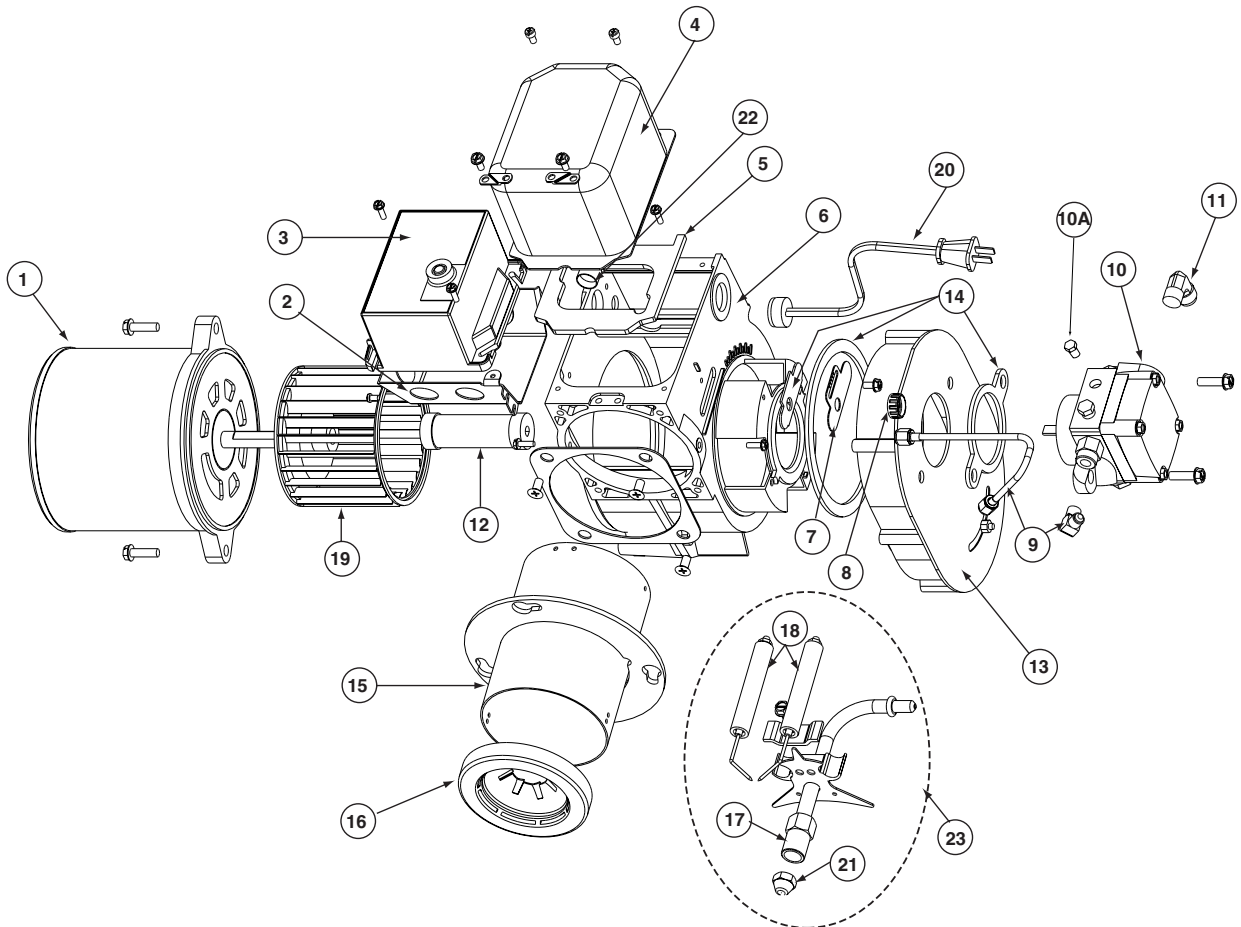

OIL BURNER M1S(*) 066 AND 086

ITEM NO	PART NUMBER	DESCRIPTION	PART QTY	ITEM NO	PART NUMBER	DESCRIPTION	PART QTY
1	621945 (1)	Motor	1	11	660595	Street Elbow	1
	912541	Motor	1	12	660596	Coupling	1
2	660591	Mounting Box	1	13	660928 (2)	Inlet Air Box Assembly	1
3	624647 (2)	Primary Control -HW, 74564	1		356431	Inlet Air Box Assembly	1
	624629 (1)	Primary Control -HW, 74554	1	14	660915	Gasket Kit (Inlet box)	1
	624284	Primary Control -WR	1	15	660918	Air Tube Assembly	1
	624503	Primary Control -HW	1	16	660468 (3)	Burner Head (66 & 86), F3 Head	1
4	621943 (1)	Transformer, 517714	1	17	660059	Nozzle Adapter	1
	621607	Transformer	1	18	660917	Electrode Kit	1
5	660914	Gasket Kit (Transformer)	1	19	660048	Blower Wheel	1
6	660282	Burner Housing Assy	1	20	660601	Power Cord	1
7	660592	Escutcheon Plate	1	21	660606	Nozzle 66	1
8	660593	Locknut	1		660605	Nozzle 86	1
9	660594	Oil Line Kit	1	22	660602	Flame Detector-WR	1
10	622090 (2)	Fuel Pump (Cleancut)	1		660603	Flame Detector-HW	1
	660323	Fuel Pump	1	23	660916	Gun Drawer Assembly	1
10A	624648 (3)	Solenoid Valve Kit	1				

Figure 3. Oil Burner Diagram

- (1) 621945 replaces 912541, 624629 replaces 624503, 621943 replaces 621607, approximately 05/01.
 (2) 624647 replaces 624629, 622090 replaces 660323, 660928 replaces 356431 approximately 04/04.
 (3) 660468 corrected 04/04, 624648 added 04/04.