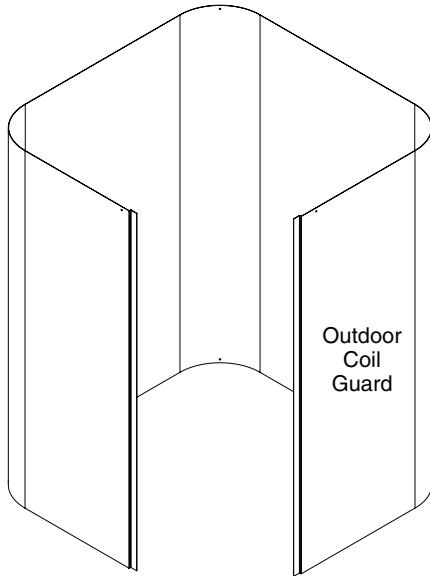

REPLACEMENT PARTS LIST

RESIDENTIAL SPLIT SYSTEM HEAT PUMP

JT6BF SERIES

16 SEER MODELS

Jacket Pattern

Outdoor Fan Grille

Outdoor Fan Motor

Outdoor Fan Blade

Outdoor Coil Guard

Top Pan

Capacitor

Contactor

Defrost Board

Outdoor Coil

Compressor

Refrigerant Valve (SM)