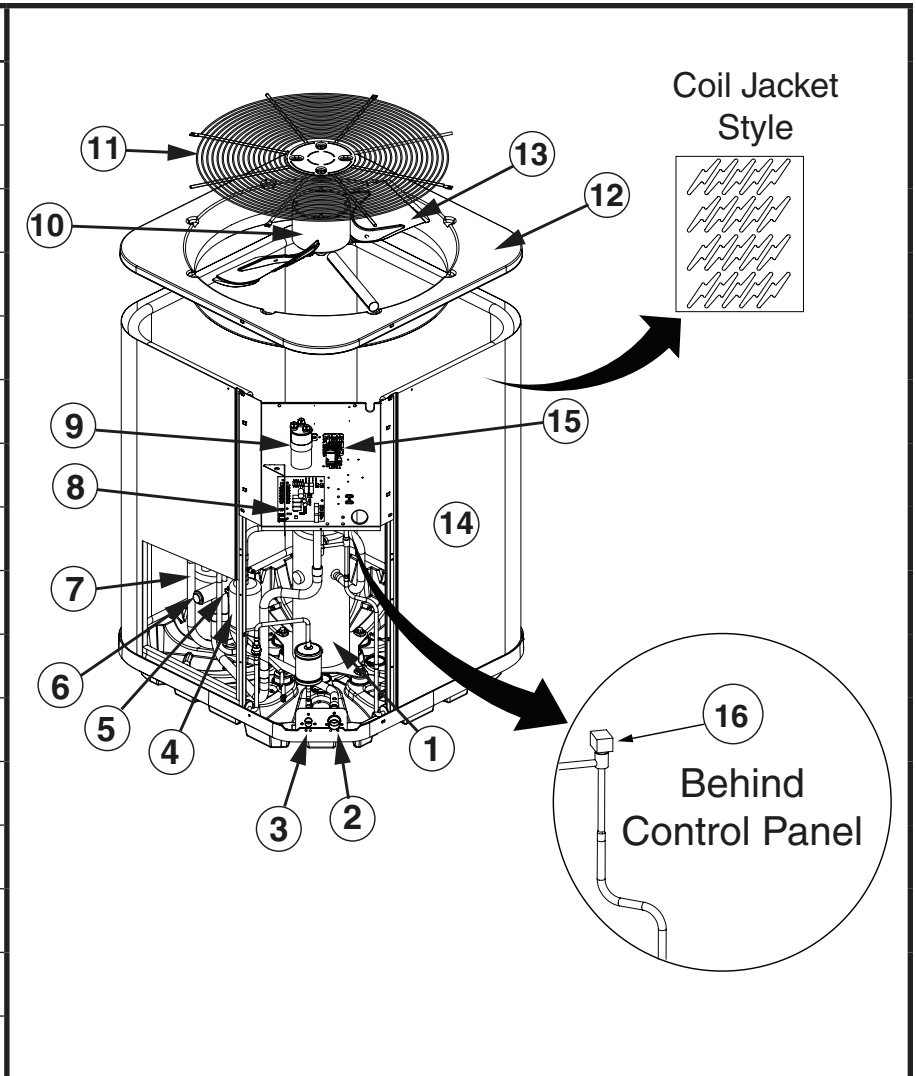

## REPLACEMENT PARTS LIST

SPLIT SYSTEM HEAT PUMP WITH MICROCHANNEL COIL

JT4QE SERIES

14 SEER MODELS

ITEM #	COMPONENT
1	COMPRESSOR
2	REFRIGERANT VALVE (LG)
3	REFRIGERANT VALVE (SM)
4	MUFFLER
5	REVERSING VALVE COIL
6	REVERSING VALVE
7	ACCUMULATOR
8	DEFROST BOARD
9	CAPACITOR
10	OUTDOOR FAN MOTOR
11	OUTDOOR FAN GRILLE
12	TOP PAN
13	OUTDOOR FAN BLADE
14	OUTDOOR COIL
15	CONTACTOR
16	HOT GAS BYPASS SOLENOID

## JT4QE SERIES SPLIT SYSTEM HEAT PUMP

COMPONENT	JT4QE-024KA	JT4QE-030KA	JT4QE-036KA	JT4QE-042KA	JT4QE-048KA
	922536J	922537J	922538J	922539J	922540J
ACCUMULATOR	668853R	668853R	668794R	668854R	668854R
AMBIENT SENSOR	624780	624780	624780	624780	624780
CAPACITOR	01-0083	01-0084	01-0085	01-0273	01-0271
COMPRESSOR	921422	921424	921426	921463	921465
COMPRESSOR MOLDED PLUG	634659R	634659R	634659R	634659R	634660R
CONTACTOR	624826	624826	624826	624827	624827
CRANKCASE HEATER	632410R	632410R	632410R	632410R	632410R
DEFROST BOARD	624813	624813	624813	624813	624813
DEFROST SENSOR	624812R	624812R	624812R	624812R	624812R
DISTRIBUTOR	664588R	664588R	664588R	664588R	664588R
FILTER DRIER	669762	669762	669762	669761	669761
HIGH PRESSURE SWITCH	632473R	632473R	632473R	632473R	632473R
HOT GAS BYPASS COIL	669992	669992	669992	669992	669992
HOT GAS BYPASS VALVE	669964	669964	669964	669964	669964
MUFFLER	669546R	669546R	669546R	669546R	669546R
OUTDOOR COIL	664905R	664906R	664907R	664908R	664908R
OUTDOOR COIL GUARD	2B6603R	2B6605R	2B6606R	2B6606R	2B6606R
OUTDOOR FAN BLADE	667383	667383	667383	667383	667383
OUTDOOR FAN GRILLE	669335R	669335R	669335R	669335R	669335R
OUTDOOR FAN MOTOR	622171R	622171R	622080R	621990R	621990R
REFRIGERANT VALVE (LG)	664478	664478	664479	664479	664479
REFRIGERANT VALVE (SM)	664477	664477	664477	664477	664477
REVERSING VALVE	669465R	669465R	M0079102	M0079102	M0079102
REVERSING VALVE COIL	669470R	669470R	669937R	669937R	669937R
SWIVEL NUT CONNECTOR	664194R	664194R	664194R	664194R	664194R
TOP PAN	496162R	496162R	496162R	496162R	496162R