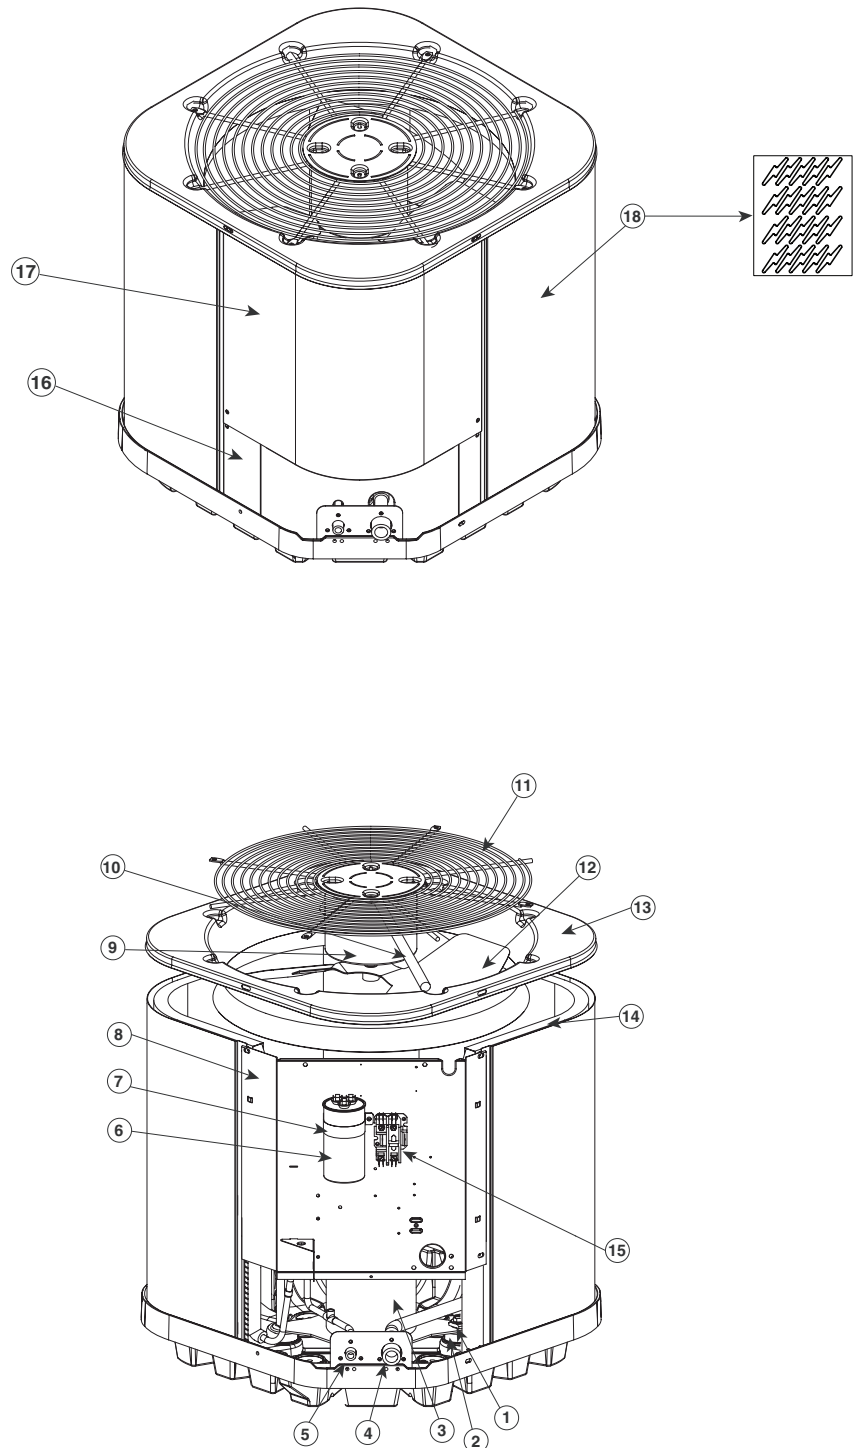

REPLACEMENT PARTS LIST

MANUFACTURED HOUSING SPLIT SYSTEM AIR CONDITIONER

JS6QD SERIES

13 SEER MODELS

ITEM #	COMPONENT
1	COMPRESSOR BOLT
2	COMPRESSOR GROMMET
3	COMPRESSOR
4	REFRIGERANT VALVE (LG)
5	REFRIGERANT VALVE (SM)
6	CAPACITOR
7	CAPACITOR STRAP
8	CONTROL BOX
9	OUTDOOR FAN MOTOR
10	MOTOR WIRE CONDUIT
11	OUTDOOR FAN GRILLE
12	OUTDOOR FAN BLADE
13	TOP PAN
14	OUTDOOR COIL
15	CONTACTOR
16	ACCESS PANEL
17	CONTROL BOX COVER
18	OUTDOOR COIL GUARD

JS6QD SERIES MANUFACTURED HOUSING SPLIT SYSTEM AIR CONDITIONER

COMPONENT	JS6QD-024KA	JS6QD-030KA	JS6QD-036KA	JS6QD-042KB	JS6QD-048KB	JS6QD-060KA
	921679J	921680J	921681J	922230J	922231J	921798J
CAPACITOR	01-0097	01-0098	01-0292	01-0273	01-0278	01-0278
COMPRESSOR	622624R	622625R	622508R	918871	921466	921467
COMPRESSOR MOLDED PLUG	634797	634797	634797	634660R	634660R	634660R
CONTACTOR	624712	624712	624712	624712	624713	624714
OUTDOOR COIL	1009900R	1009900R	2A9973R	1009903R	1009903R	2B5232
OUTDOOR COIL GUARD	2B6462R	2B6462R	2B6464R	2B6602R	2B6602R	2B6603R
OUTDOOR FAN BLADE	667261R	667261R	667396R	667383	667383	667383
OUTDOOR FAN GRILLE	669334R	669334R	669334R	669335R	669335R	669335R
OUTDOOR FAN MOTOR	621919	621919	621917	621972	621972	621972
PTCR	632691	632691	632691	—	—	—
REFRIGERANT VALVE (LG)	664478	664478	664478	664479	664479	664479
REFRIGERANT VALVE (SM)	664477	664477	664477	664477	664477	664477
TOP PAN	496161	496161	496161	496162R	496162R	496162R