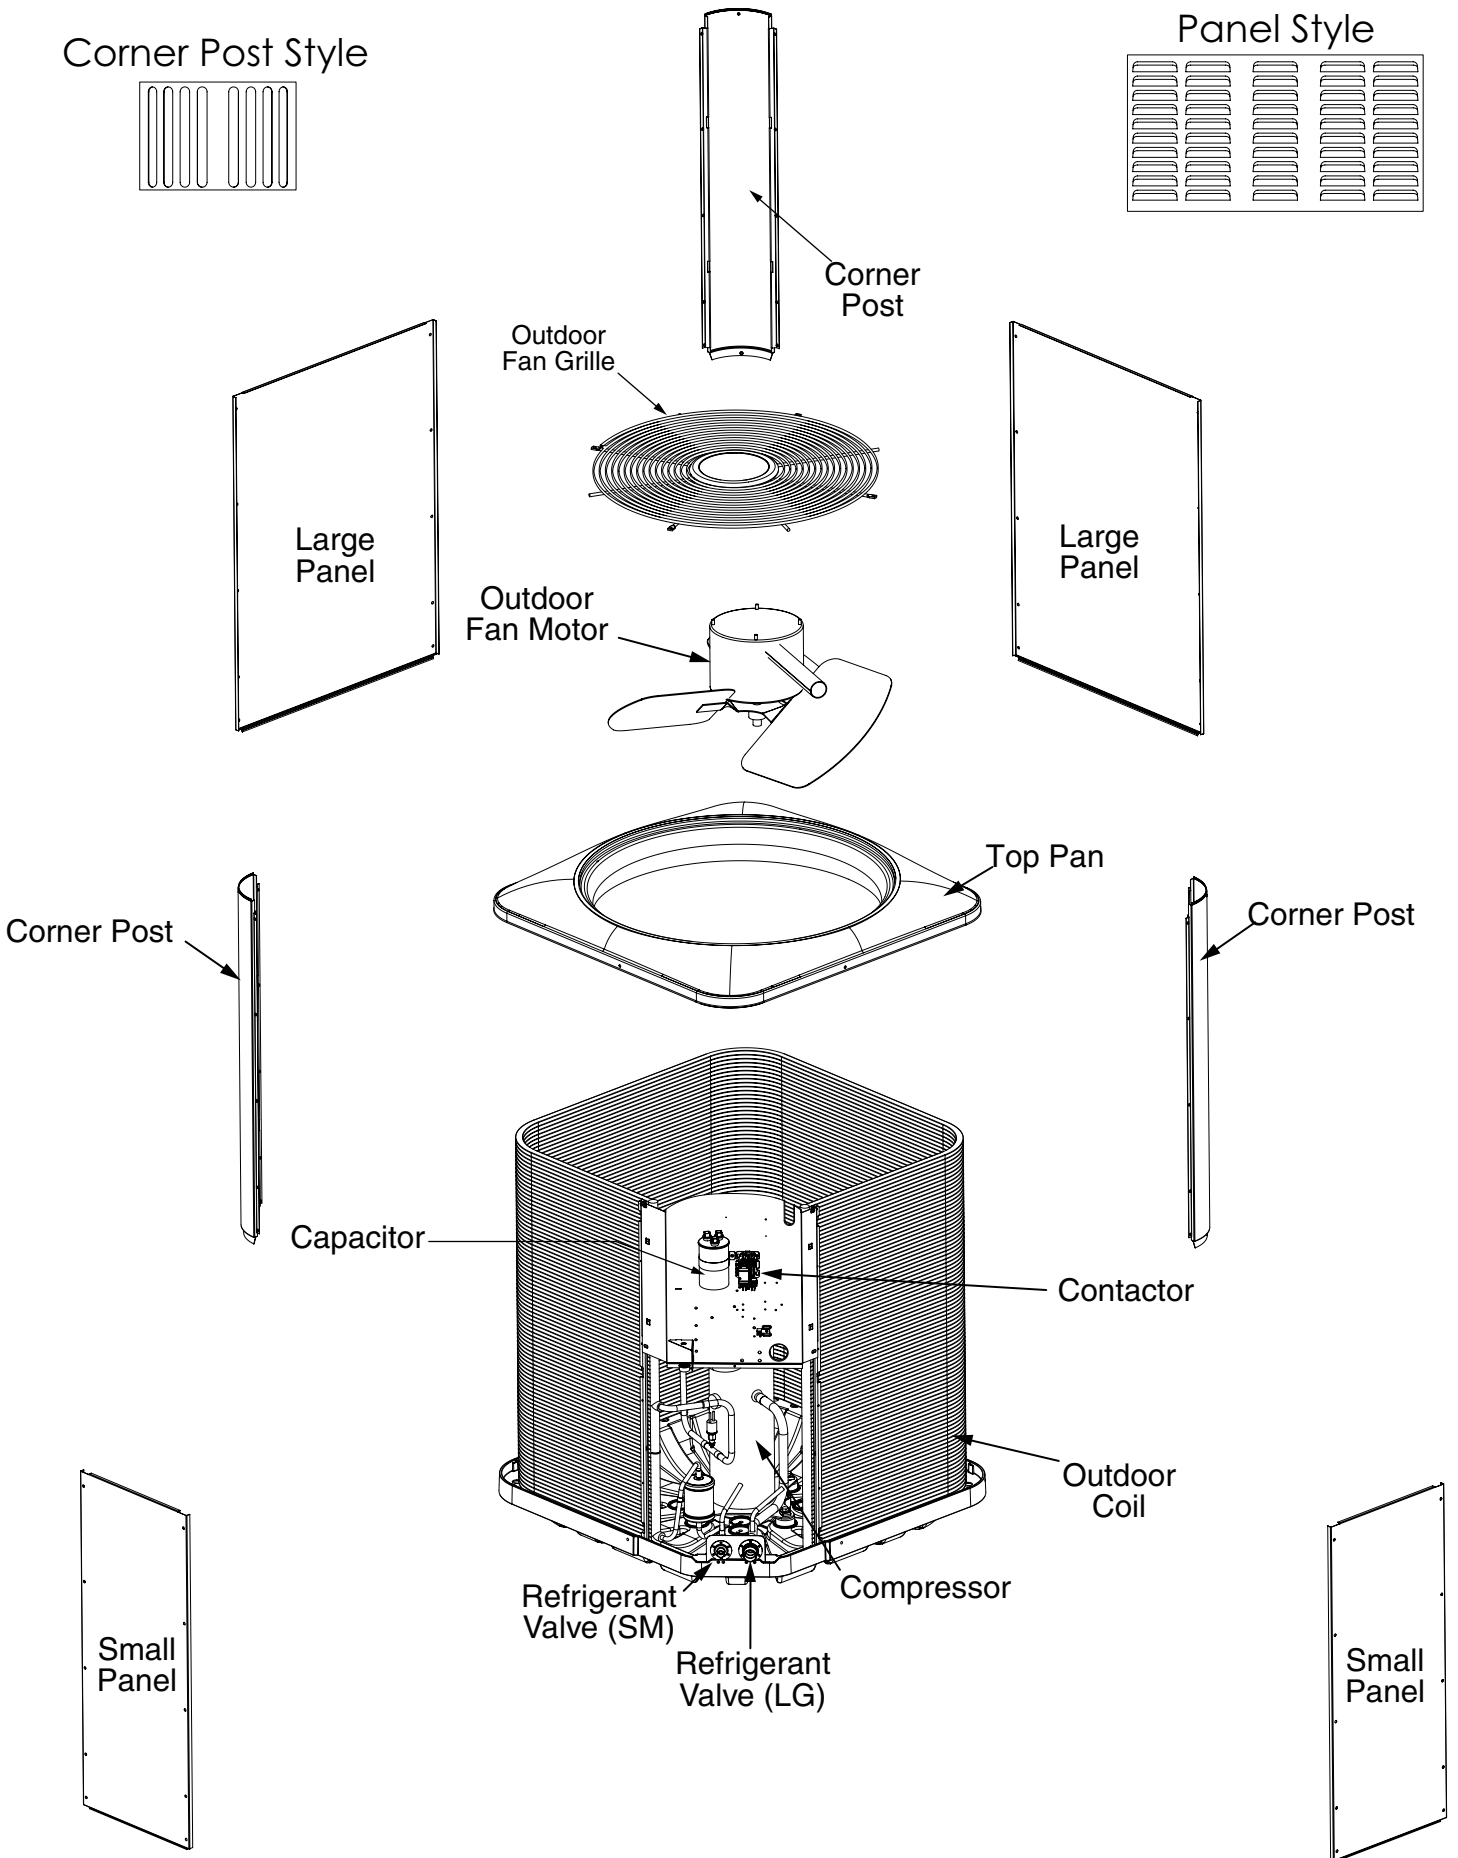

REPLACEMENT PARTS LIST

SPLIT SYSTEM AIR CONDITIONER FOR MANUFACTURED HOUSING

HSA1QD4M1S SERIES

13 SEER MODELS

Corner Post Style

Panel Style

HSA1QD4M1S SPLIT SYSTEM AIR CONDITIONER FOR MANUFACTURED HOUSING

DESCRIPTION	HSA1QD4M1SN24K	HSA1QD4M1SN30K	HSA1QD4M1SN36K	HSA1QD4M1SN42K	HSA1QD4M1SN48K	HSA1QD4M1SN60K
	1017892H	1017893H	1017894H	1017895H	1017896H	1017897H
CAPACITOR	01-0084	01-0084	01-0271	01-0273	01-0278	01-0278
COMPRESSOR	921423	921425	921427	1017098R	921466	921467
COMPRESSOR MOLDED PLUG	634660R	634660R	634660R	634660R	634660R	634660R
CONTACTOR	10104863R	10104863R	10104863R	10104863R	10104864R	10104865R
CORNER POST	101472201R	101472202R	101472202R	101472202R	101472202R	101472203R
FILTER DRIER	669764R	669764R	669764R	669764R	669764R	669764R
HIGH PRESSURE SWITCH	632473R	632473R	632473R	632473R	632473R	632473R
LARGE PANELS	101380301R	—	—	—	—	101074203R
OUTDOOR COIL	1009902R	1009900R	1009900R	1009903R	1009903R	1009907R
OUTDOOR FAN BLADE	667261R	667261R	667396R	1024013R	1024013R	1024013R
OUTDOOR FAN GRILLE	669592R	669592R	669592R	669591R	669591R	669591R
OUTDOOR FAN MOTOR	621919	621919	621917	622066	622066	622066
REFRIGERANT VALVE (LG)	664478R	664478R	664478R	664479R	664479R	664479R
REFRIGERANT VALVE (SM)	664477R	664477R	664477R	664477R	664477R	664477R
SMALL PANELS	—	—	—	—	—	101074403R
TOP PAN	101609101R	101609101R	101609101R	101609001R	101609001R	101609001R