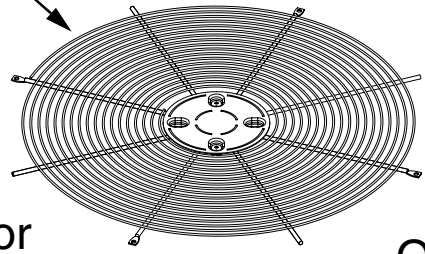

## REPLACEMENT PARTS LIST

SPLIT SYSTEM HEAT PUMP FOR MANUFACTURED HOUSING

GSH2QE4M1(R,S)P SERIES

14 SEER MODELS

Wire Guard

Outdoor Fan Grille

Outdoor Fan Motor

Outdoor Fan Blade