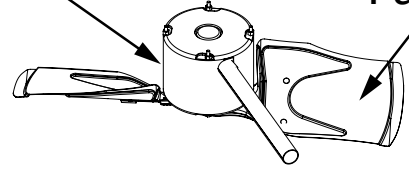

## REPLACEMENT PARTS LIST

SPLIT SYSTEM HEAT PUMP FOR MANUFACTURED HOUSING

GSH2QE4M1(R,S)P SERIES

14 SEER MODELS

Wire Guard

Outdoor Fan Grille

Outdoor Fan Motor

Outdoor Fan Blade