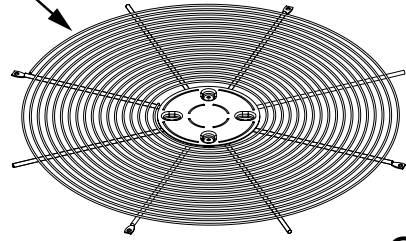

REPLACEMENT PARTS LIST

SPLIT SYSTEM AIR CONDITIONER FOR MANUFACTURED HOUSING

GSA3ME SERIES

14.3 SEER2 MODELS

Wire Guard

Outdoor Fan Grille

Outdoor Fan Motor

Outdoor Fan Blade

Top Pan

Outdoor Coil

Capacitor

Contactors

Compressor

Refrigerant Valve (SM)

Refrigerant Valve (LG)

GSA3ME SPLIT SYSTEM AIR CONDITIONER FOR MANUFACTURED HOUSING