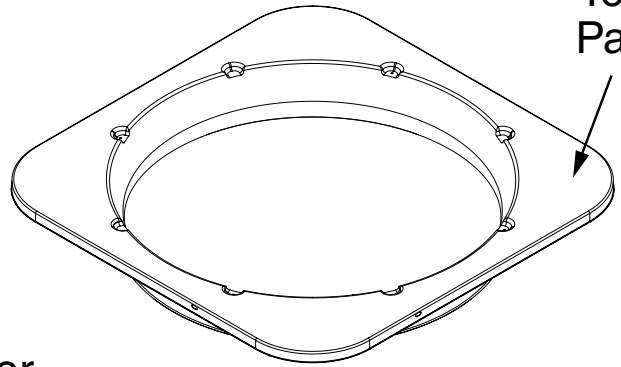

Outdoor Fan Blade

Top Pan

Outdoor Coil

Capacitor

Contactors

Compressor

Refrigerant Valve (SM)

Refrigerant Valve (LG)