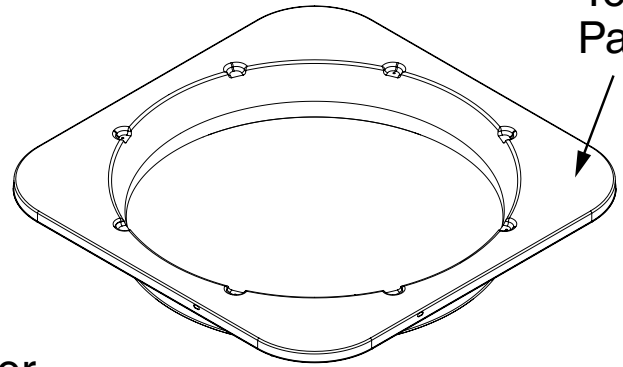

Top Pan

Outdoor Coil

Capacitor

Contactors

Compressor

Refrigerant Valve (SM)

Refrigerant Valve (LG)

GSA3MD4M1(R,S)N SPLIT SYSTEM AIR CONDITIONER FOR MANUFACTURED HOUSING