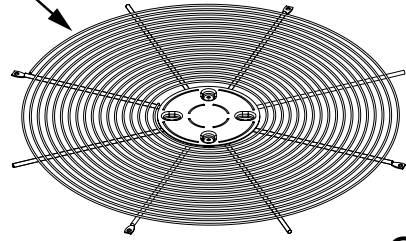

REPLACEMENT PARTS LIST

SPLIT SYSTEM AIR CONDITIONER FOR MANUFACTURED HOUSING

GSA3(M,Q)D SERIES

13.4 SEER2 MODELS

Wire Guard

Outdoor Fan Grille

Outdoor Fan Motor

Outdoor Fan Blade

Top Pan

Outdoor Coil

Capacitor

Contactors

Compressor

Refrigerant Valve (SM)

Refrigerant Valve (LG)

GSA3MD4M1(R,S)N SPLIT SYSTEM AIR CONDITIONER FOR MANUFACTURED HOUSING