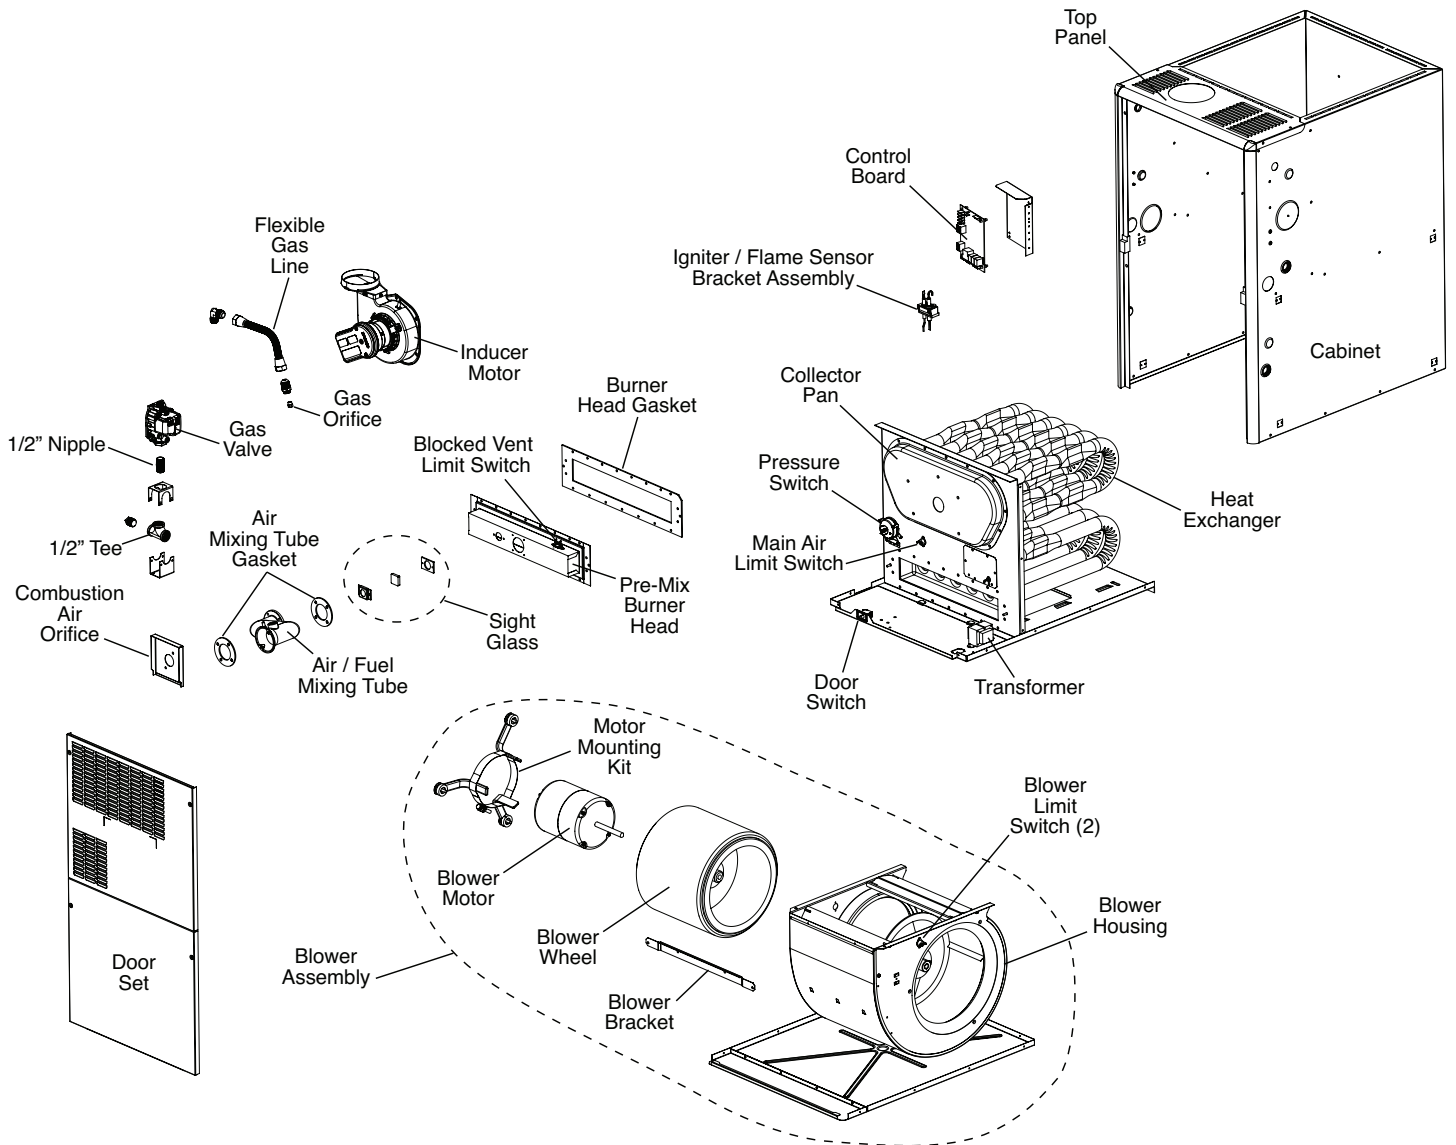

REPLACEMENT PARTS LIST

***G8SA ULTRA-LOW NOX SERIES,
SINGLE STAGE, NON-CONDENSING GAS FURNACE
80% AFUE**

80+ AFUE***G8SA UPFLOW / HORIZONTAL - REPLACEMENT PARTS LIST**

DESCRIPTION	*G8SA-055U-T23AP	*G8SA-070U-T24BP	*G8SA-100U-T35CP
Blocked Vent Limit Switch	1039638R	1039637R	1039636R
Blower Housing	102401405R	N/A	N/A
Blower Housing & Wheel	N/A	1027025R	1027026R
Blower Limit	626611R	626611R	626611R
Blower Motor	1021614R	1021615R	1021617R
Blower Wheel	667256R	667374R	667280R
Burner Head Gasket	1018765R	1018766R	1018764R
Collector Pan (with Gasket)	1028587	1028588	1028589
Combustion Air Orifice	101874006R	101874001R	101874004R
Control Board	1039191R	1039191R	1039191R
Door Set	1039562FK	1039563FK	1039564FK
Door Switch	632693R	632693R	632693R
Flexible Gas Line (Stainless Steel)	1025318R	1025318R	1025318R
Fuse	632261R	632261R	632261R
Gas/Air Venturi	1018739R	1018739R	1018739R
Gas/Air Venturi Gasket Only (Qty: 2)	1028586	1028586	1028586
Gas Orifice (Natural Gas)	1025320R	661026R	661016R
Gas Valve	624775R	624775R	624775R
Heat Exchanger	102160701R	102160702R	102160704R
High Temp Hose (Not Shown)	263967R	263967R	263967R
Ignitor & Flame Sensor Assembly (Includes bracket and gasket)	1021611R	1021611R	1021611R
Ignitor/Flame Sensor Gasket Only (Not Shown, Qty: 20)	1028600	1028600	1028600
Inducer Gasket (Not Shown)	689988R	689988R	689988R
Inducer Motor (with Gasket)	1039559	1039560	1039561
Main Air Limit Switch	1018470R	1018470R	626616R
Motor Mount Kit	904951	904951	904907
Pre-Mix Burner Head Assembly	1028590	1028591	1028592
Pressure Switch	1018505R	1018505R	1018505R
Set of Wires (Not Shown)	1025311R	1025311R	1021579R
Top Panel	295911R	295912R	295913R
Transformer	622341R	622341R	622341R

Please specify the correct Model No., Serial No, and part number(s) when ordering parts from the nearest authorized dealer or service center.