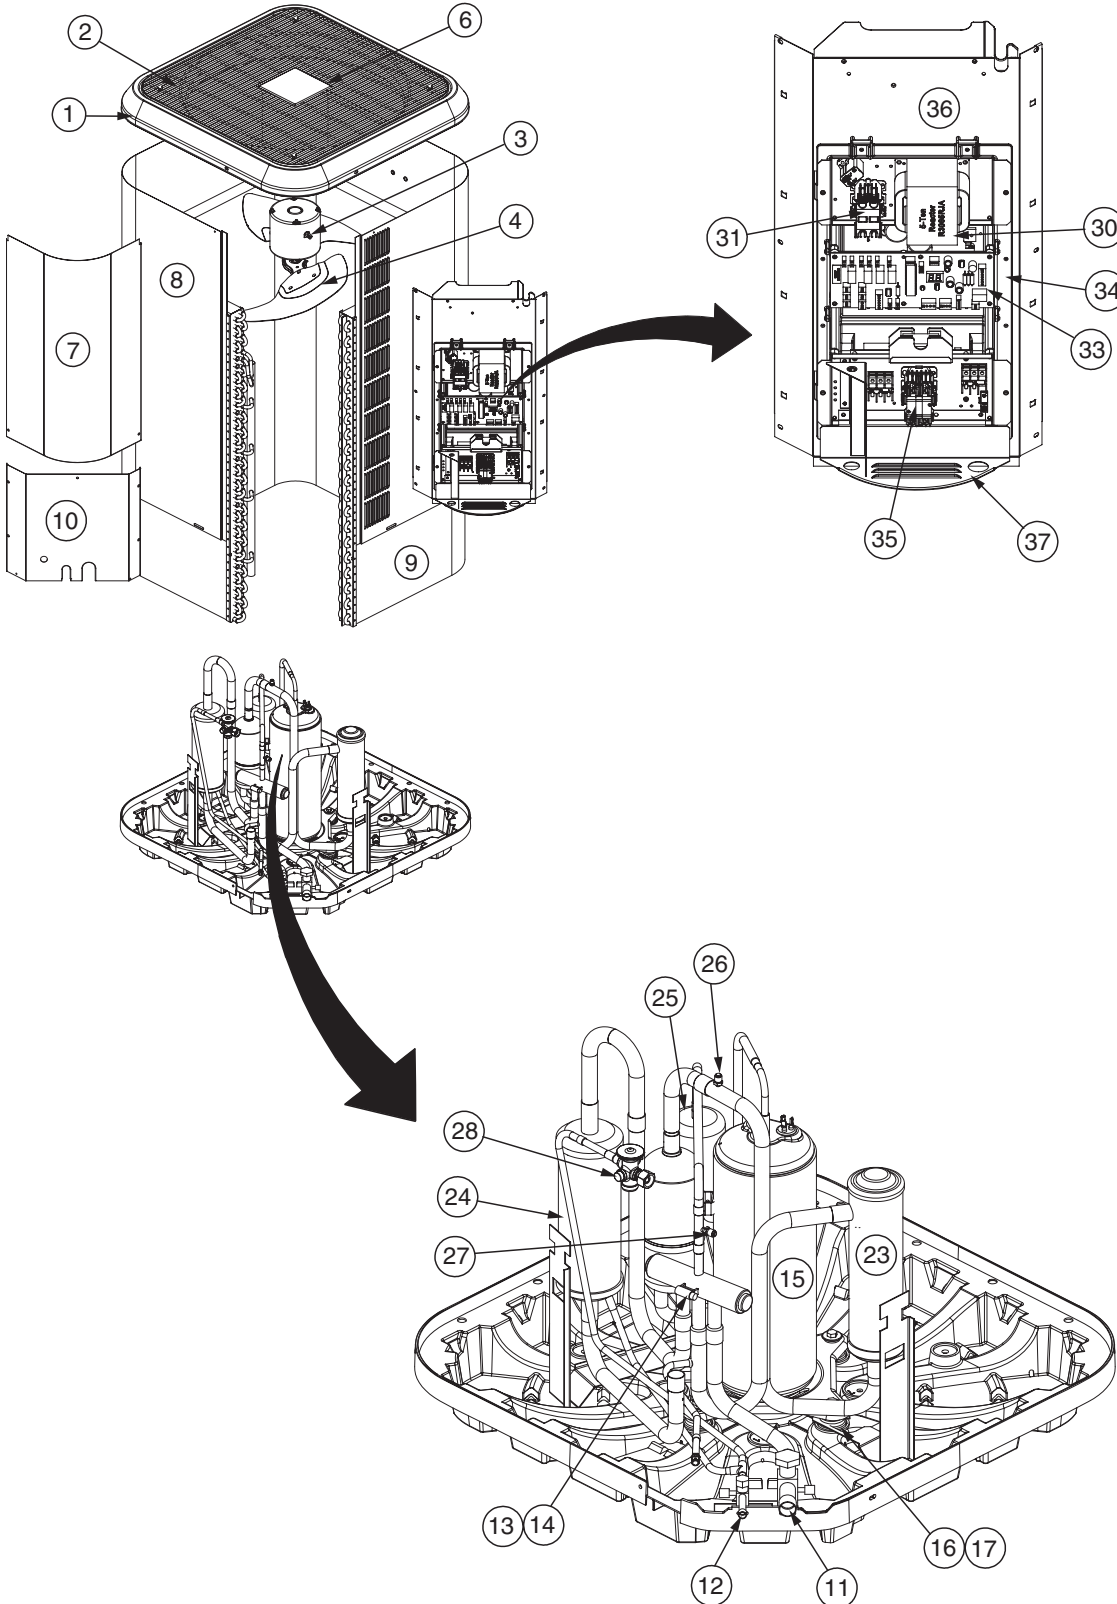

REPLACEMENT PARTS LIST

**RESIDENTIAL SPLIT SYSTEM HEAT PUMP
FT4BG SERIES**

FT4BG SERIES RESIDENTIAL SPLIT SYSTEM HEAT PUMP

ITEM	DESCRIPTION	FT4BG-024K	FT4BG-036K	FT4BG-048K	FT4BG-060K
1	Top Pan	284721R	284721R	284721R	284721R
2	Fan Grille	669934	669934	669934	669934
3	Fan Motor	622648R	622648R	622648R	1006720R
4	Fan Blade	667351	667351	667351	667351
6	Nut, Double Thick	606261	606261	606261	606261
7	Control Panel Cover	286630R	286630R	286630R	286630R
8	Coil Guard (Formed)	277534R	—	—	277536R
9	Outdoor Coil (Formed)	2B8781R	2B8782R	2B8783R	2B8784R
10	Access Panel	2C1021R	2C1022R	2C1022R	2C1023R
11	Refrigerant Service Valve, Vapor	663864	663865	663865	663865
12	Refrigerant Service Valve, Liquid	663862	663862	663862	663862
13	Reversing (4-Way) Valve	669465	M0079102	M0079102	M0079102
14	Reversing Valve Coil & Wire Harness (Not Shown)	669470	669937	669937	669937
15	Compressor	622515R	622516R	622517R	622518R
16	Grommet, Compressor Mount (Included With Compressor)	669914	690304	690304	690304
17	Bolt, Compressor	600419 (3)	600428 (4)	600428 (4)	600428 (4)
18	Fan Motor Wire Conduit (Not Shown)	664290	664290	664290	664290
19	Fan Motor Power Wire Harness (Not Shown)	634826	634826	634826	634826
20	Fan Motor Control Wire Harness (Not Shown)	634827	634827	634827	634827
22	Crankcase Heater (Not Shown)	632538	632538	632538	632538
23	Accumulator	669832	669833	669833	669833
24	Compensator Tank	669831	—	669422	669422
25	Muffler	669546	669546	669546	669546
26	Low Pressure Switch (Not Shown)	632634	632634	632634	632634
27	High Pressure Switch (Not Shown)	632473	632473	632473	632473
28	TXV (Thermostatic Expansion Valve)	669956	669957	669958	669958
29	Sound Blanket, Compressor (Not Shown)	690526	690527	690527	690528
30	Inverter Reactor (Included with Inverter Assy)	—	—	624796	624797
31	Inverter Relay (Included with Inverter Assy)	—	—	—	624803
33	Interface Board (Included with Inverter Assy)	624767	624768	624769	624770
34	Inverter Assembly	624758R	624759R	624760R	624761R
35	Contactors	624713	624713	624713	624714
36	Control Panel (Sheet Metal Only)	2C1031R	2C1031R	2C1031R	2C1031R
37	Field Connection Bracket (Sheet Metal with Louvers)	2C0991R	2C0991R	2C0991R	2C0991R
38	Temperature Sensor, Ambient (Black) (Not Shown)	624780	624780	624780	624780
39	Temperature Sensor, Compressor Discharge (Red) (Not Shown)	624779	624779	624779	624779
40	Temperature Sensor, Defrost (White) (Not Shown)	624793	624793	624793	624793
41	Temperature Sensor, Coil (Yellow) (Not Shown)	624781	624781	624781	624781
42	Temperature Sensor, Suction (Blue) (Not Shown)	624782	624792	624792	624792
43	Field Wiring Harness (6-Wire) (Not Shown)	2C6131R	2C6131R	2C6131R	2C6131R
44	Control Power Wire Harness (5-Wire) (Not Shown)	2C3592R	2C3592R	2C3592R	2C3592R
45	Filter Drier (Not Shown)	669761	669761	669761	669761
46	Base Pad, Compressor (Not Shown)	690608	689975	689975	689975