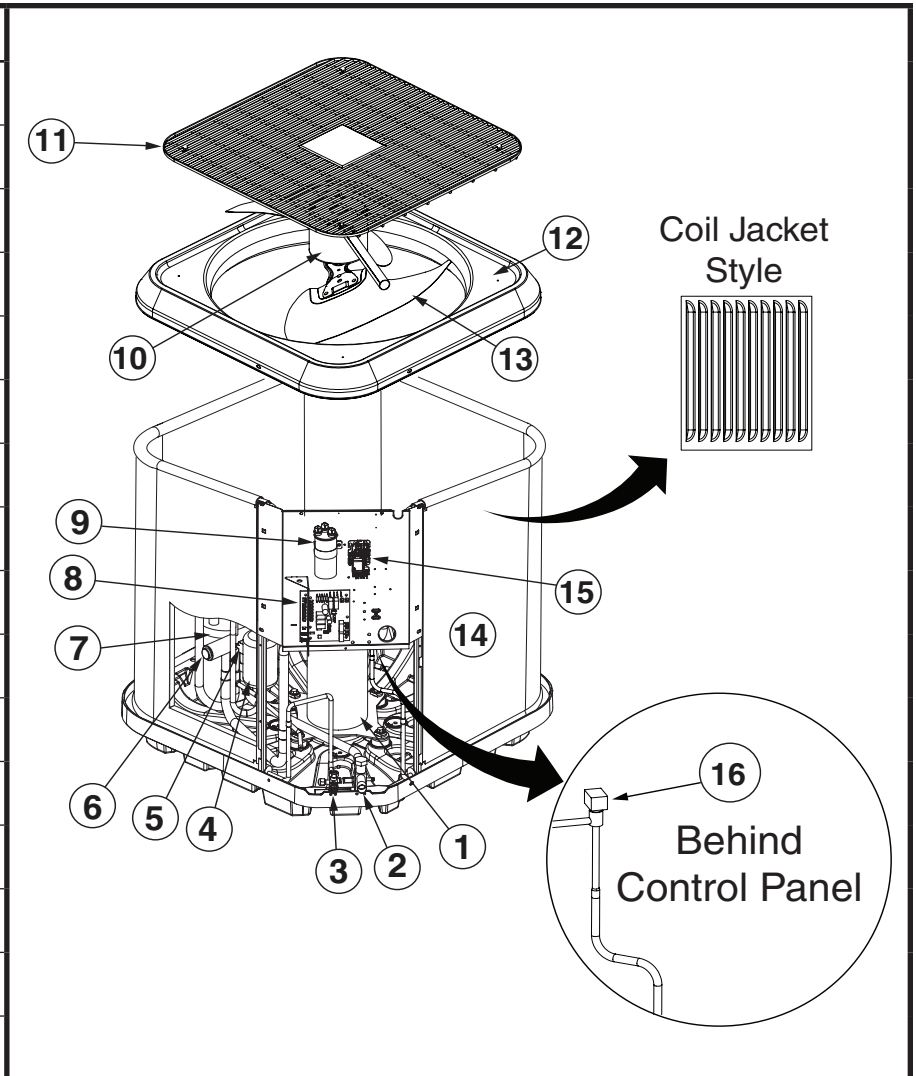

# REPLACEMENT PARTS LIST

SPLIT SYSTEM HEAT PUMP WITH MICROCHANNEL COIL

FT4BE SERIES

14 SEER MODELS

ITEM #	COMPONENT
1	COMPRESSOR
2	REFRIGERANT VALVE (LG)
3	REFRIGERANT VALVE (SM)
4	MUFFLER
5	REVERSING VALVE COIL
6	REVERSING VALVE
7	ACCUMULATOR
8	DEFROST BOARD
9	CAPACITOR
10	OUTDOOR FAN MOTOR
11	OUTDOOR FAN GRILLE
12	TOP PAN
13	OUTDOOR FAN BLADE
14	OUTDOOR COIL
15	CONTACTOR
16	HOT GAS BYPASS SOLENOID