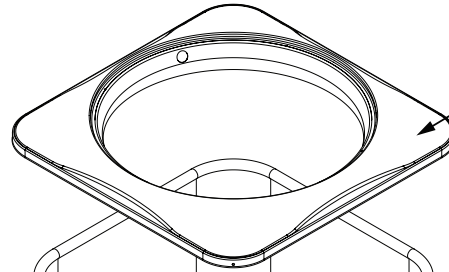

Top Pan

Corner Post

Corner Post