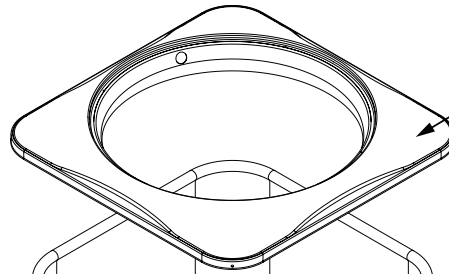

REPLACEMENT PARTS LIST

**RESIDENTIAL SPLIT SYSTEM HEAT PUMP
FSH1BF4M2SX SERIES
16 SEER MODELS**

Corner Post Style

Panel Style

Corner Post

Outdoor Fan Grille

Outdoor Fan Motor

Large Panel

Large Panel

Top Pan

Corner Post

Corner Post

Capacitor

Defrost Board

Outdoor Coil

Contactor

Compressor

Refrigerant Valve (SM)

Refrigerant Valve (LG)

Hot Gas Bypass Solenoid

Behind Control Panel

Small Panel

Small Panel

Left Back Post