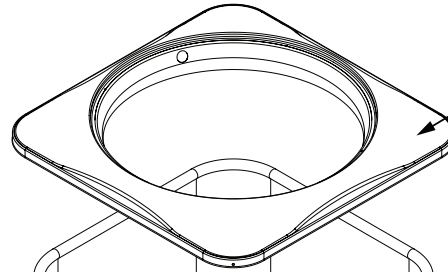

REPLACEMENT PARTS LIST

**RESIDENTIAL SPLIT SYSTEM HEAT PUMP
FSH1BE4M1SP SERIES
14 SEER MODELS**

Corner Post Style

Panel Style

Corner Post

Outdoor Fan Grille

Outdoor Fan Motor

Large Panel

Large Panel

Top Pan

Corner Post

Corner Post

Outdoor Coil

Contactor

Refrigerant Valve (SM)

Refrigerant Valve (LG)

Compressor

Hot Gas Bypass Solenoid

Behind Control Panel

Small Panel

Small Panel

Left Back Post

Right Back Post

FSH1BE4M1SP SPLIT SYSTEM HEAT PUMP WITH MICROCHANNEL