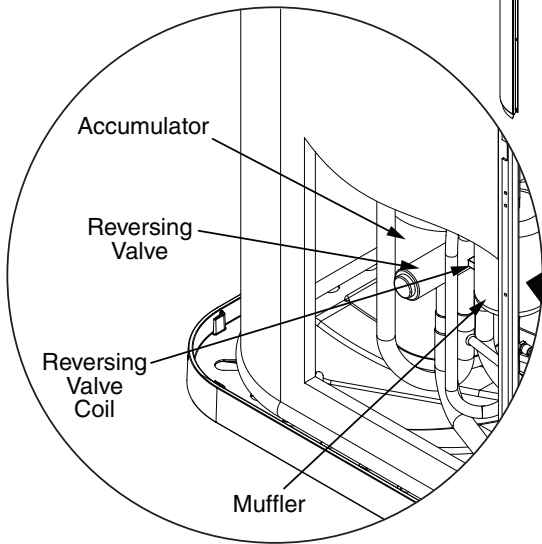

Large Panel

Top Pan

Corner Post

Corner Post

Outdoor Coil

Contactor

Refrigerant Valve (SM)

Refrigerant Valve (LG)

Compressor

Hot Gas Bypass Solenoid

Behind Control Panel

Small Panel

Small Panel

Left Back Post

Right Back Post

FSH1BE4M1SP SPLIT SYSTEM HEAT PUMP WITH MICROCHANNEL