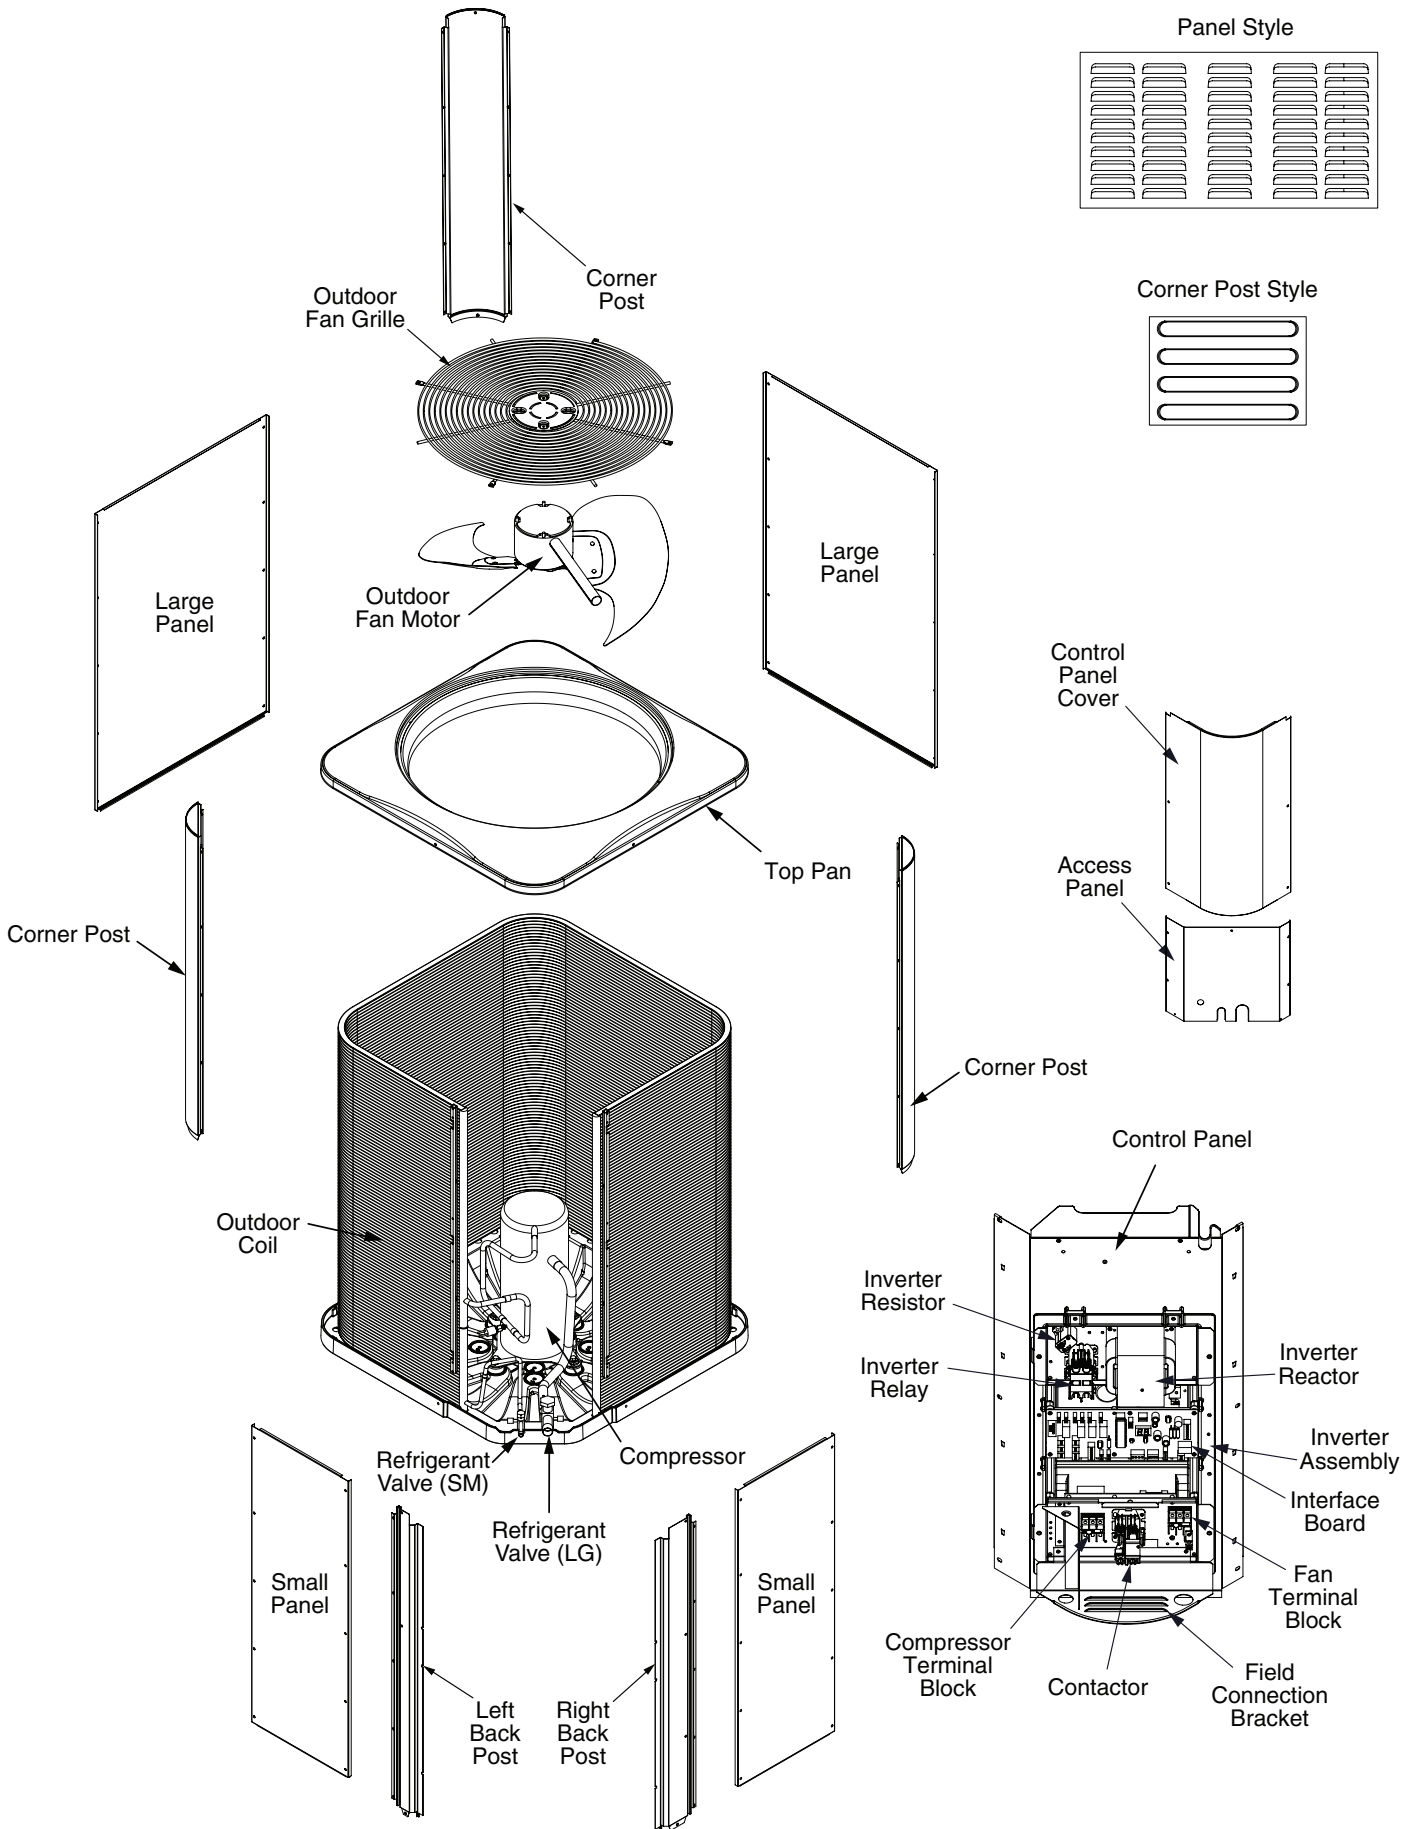

REPLACEMENT PARTS LIST

RESIDENTIAL SPLIT SYSTEM AIR CONDITIONER

FSA1BG4MVRN SERIES

20 SEER MODELS

iQ
Drive[®]

FSA1BG4MVRN SERIES iQDrive RESIDENTIAL SPLIT SYSTEM AIR CONDITIONER

DESCRIPTION	FSA1BG 4MVRN024KP	FSA1BG 4MVRN036KP	FSA1BG 4MVRN048KP	FSA1BG 4MVRN060KP
	1014680FP	1014681FP	1014682FP	1014683FP
	1014680FPA	1014681FPA	1014682FPA	1014683FPA
Access Panel	2C1021R	2C1021R	2C1023R	2C1023R
Bypass Air Fin	1017817R	1017817R	1017817R	1017817R
Compressor	622515R	622516R	622517R	622518R
Compressor Blanket Base Pad (Not Shown)	690608R	689975R	689975R	689975R
Compressor Bolt (Not Shown)	600428	600428	600428	600428
Compressor Grommet (Included With Compressor)	669914	690304	690304	690304
Compressor Power Wire Harness (Not Shown)	1007620	1007620	1007620	1007619
Compressor Sound Blanket (Not Shown)	690526	690527	690527	690528
Contactora	1014864R	1014864R	1014864R	1014865R
Control Panel (Sheet Metal Only)	2C7711R	2C1031R	2C1031R	2C1031R
Control Panel Cover	101466501R	101466501R	101466501R	101466501R
Control Power Wire Harness (5-Wire)(Not Shown)	2C3592R	2C3592R	2C3592R	2C3592R
Fan Motor Control Wire Harness (Not Shown)	634827	634827	634827	634827
Fan Motor Power Wire Harness (Not Shown)	634826	634826	634826	634826
Fan Motor Wire Conduit (Not Shown)	664292	664290	664290	664290
Field Connection Bracket (Sheet Metal With Louvers)	2C0991R	2C0991R	2C0991R	2C0991R
Field Wiring Harness (Not Shown)	2C7881R	2C7881R	2C7881R	2C7881R
Filter Drier (Not Shown)	669764R	669764R	669764R	669764R
Inverter Assembly	1044110	1044111	1044112	1044113
Inverter Interface Board (Included With Inverter Assy)	624834R	624835R	624836R	624837
Inverter PTC Resistor (Included With Inverter Assy)	—	—	—	624804
Inverter Reactor (Included With Inverter Assy)	624795	624795	624796	624797
Inverter Relay (Included With Inverter Assy)	—	—	—	624803
Jacket, Corner Post	101472304R	101472304R	101472306R	101472306R
Jacket, Large Panels	101380304R	101074204R	101074206R	101074206R
Jacket, Left Back Post	101450404R	101450404R	101450406R	101450406R
Jacket, Right Back Post	101450304R	101450304R	101450306R	101450306R
Jacket, Small Panels	101380404R	101074404R	101074406R	101074406R
Outdoor Coil (Formed)	1010332R	1010330R	1010331R	1010331R
Outdoor Fan Blade	667345R	667351R	667351R	667319R
Outdoor Fan Grille	1034991R	1034992R	1034992R	1034992R
Outdoor Fan Motor	622718R	1006719R	1006719R	1006720R
Refrigerant Service Valve (Liquid)	663862R	663862R	663862R	663862R
Refrigerant Service Valve (Vapor)	663864R	663865R	663865R	663865R
Switch, High Pressure (Not Shown)	632473R	632473R	632473R	632473R
Switch, Low Pressure (Not Shown)	632634R	632634R	632634R	632634R
Temperature Sensor, Ambient (Black)(Not Shown)	624780R	624780R	624780R	624780R
Temperature Sensor, Compressor Discharge (Red) (Not Shown)	624779R	624779R	624779R	624779R
Terminal Block, Compressor (Included With Inverter Assembly)	632642	632642	632642	632642
Terminal Block, Fan (Included With Inverter Assembly)	—	—	—	632641
Top Pan	101472501R	101472101R	101472101R	101472101R