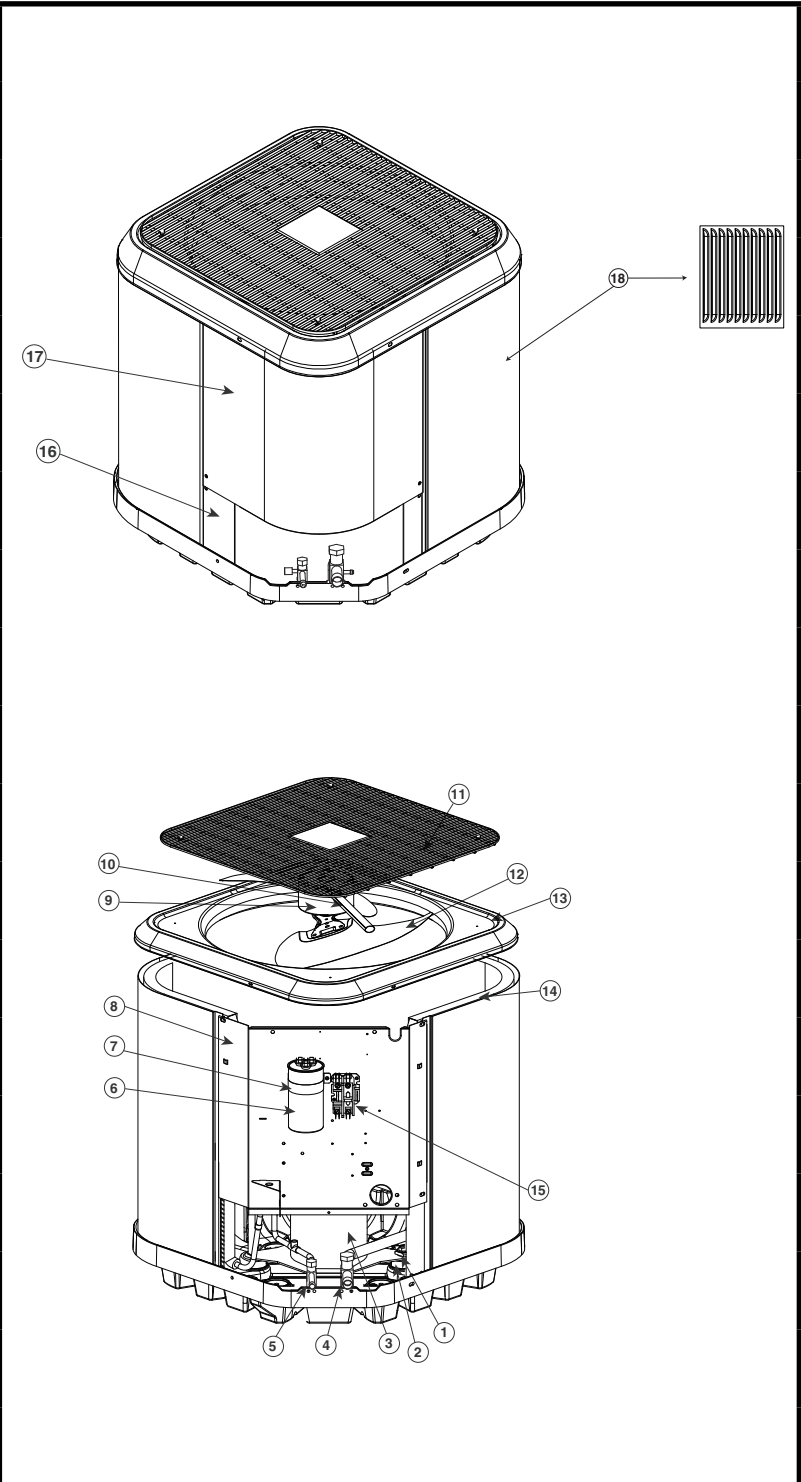

REPLACEMENT PARTS LIST

RESIDENTIAL SPLIT SYSTEM AIR CONDITIONER

FS4BE SERIES

14 SEER MODELS

ITEM #	COMPONENT
1	COMPRESSOR BOLT
2	COMPRESSOR GROMMET
3	COMPRESSOR
4	REFRIGERANT VALVE (LG)
5	REFRIGERANT VALVE (SM)
6	CAPACITOR
7	CAPACITOR STRAP
8	CONTROL BOX
9	OUTDOOR FAN MOTOR
10	MOTOR WIRE CONDUIT
11	OUTDOOR FAN GRILLE
12	OUTDOOR FAN BLADE
13	TOP PAN </td
14	OUTDOOR COIL
15	CONTACTOR
16	ACCESS PANEL
17	CONTROL BOX COVER
18	OUTDOOR COIL GUARD

FS4BE SERIES RESIDENTIAL SPLIT SYSTEM AIR CONDITIONER

COMPONENT	018KA	024KA	030KA	036KA	042KA	048KA	060KA
CAPACITOR	01-0082	01-0083	01-0084	01-0085	01-0273	01-0271	01-0278
COMPRESSOR	921421	921422	921425	921426	921463	921465	921467
COMPRESSOR BLANKET	-	-	-	-	-	-	-
COMPRESSOR MOLDED PLUG	634660R	634660R	634660R	634660R	634660R	634660R	634660R
CONTACTOR	624712	624712	624712	624712	624712	624713	624714
FILTER DRIER	669764	669764	669764	669764	669764	669764	669764
HIGH PRESSURE SWITCH	632473R	632473R	632473R	632473R	632473R	632473R	632473R
OUTDOOR COIL	2A9972R	664826R	2B5231R	664702R	2C0731R	2C0731R	664879R
OUTDOOR COIL GUARD	277522R	277523R	277532R	277534R	277535R	277535R	277536R
OUTDOOR FAN BLADE	667345R	667345R	667319R	667319R	667319R	667319R	667319R
OUTDOOR FAN GRILLE	669662R	669662R	669934R	669934R	669934R	669934R	669934R
OUTDOOR FAN MOTOR	621919	621919	622171	622066	622066	622066	622656
REFRIGERANT VALVE (LG)	663864R	663864R	663864R	663864R	663865R	663865R	663865R
REFRIGERANT VALVE (SM)	663862R	663862R	663862R	663862R	663862R	663862R	663862R