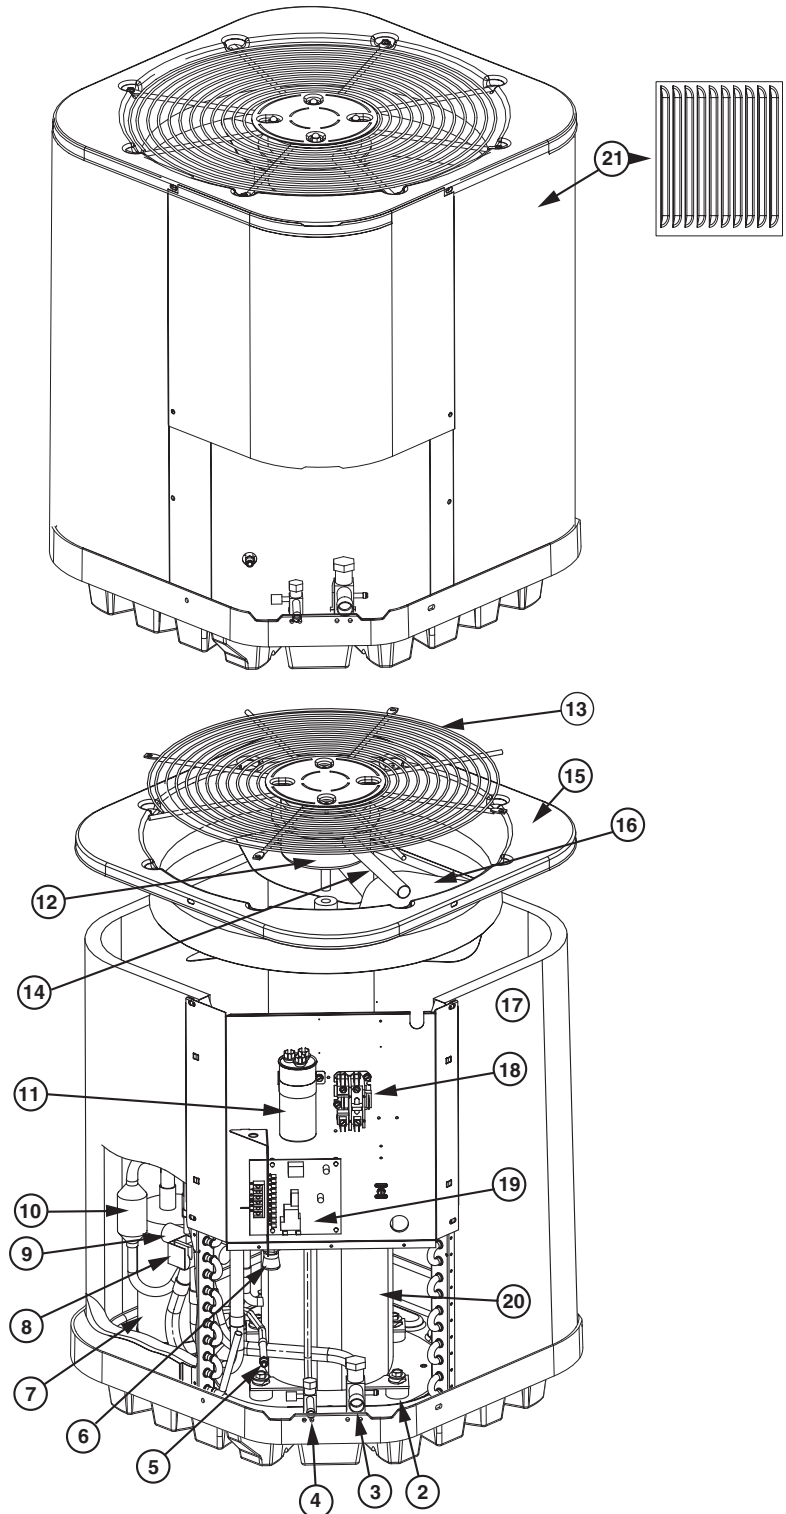

REPLACEMENT PARTS LIST

RESIDENTIAL SPLIT SYSTEM HEAT PUMP

ET4BF-KA / KB SERIES

16 SEER MODELS

ITEM #	COMPONENT
2	COMPRESSOR GROMMET
3	REFRIGERANT VALVE (LG)
4	REFRIGERANT VALVE (SM)
5	SHRADER VALVE
6	SWIVEL CONNECTOR
7	ACCUMULATOR
8	REVERSING VALVE COIL
9	REVERSING VALVE
10	MUFFLER
11	CAPACITOR
12	OUTDOOR FAN MOTOR
13	OUTDOOR FAN GRILLE
14	MOTOR WIRE CONDUIT
15	TOP PAN
16	OUTDOOR FAN BLADE
17	OUTDOOR COIL
18	CONTACTOR
19	DEFROST BOARD
20	COMPRESSOR
21	OUTDOOR COIL GUARD