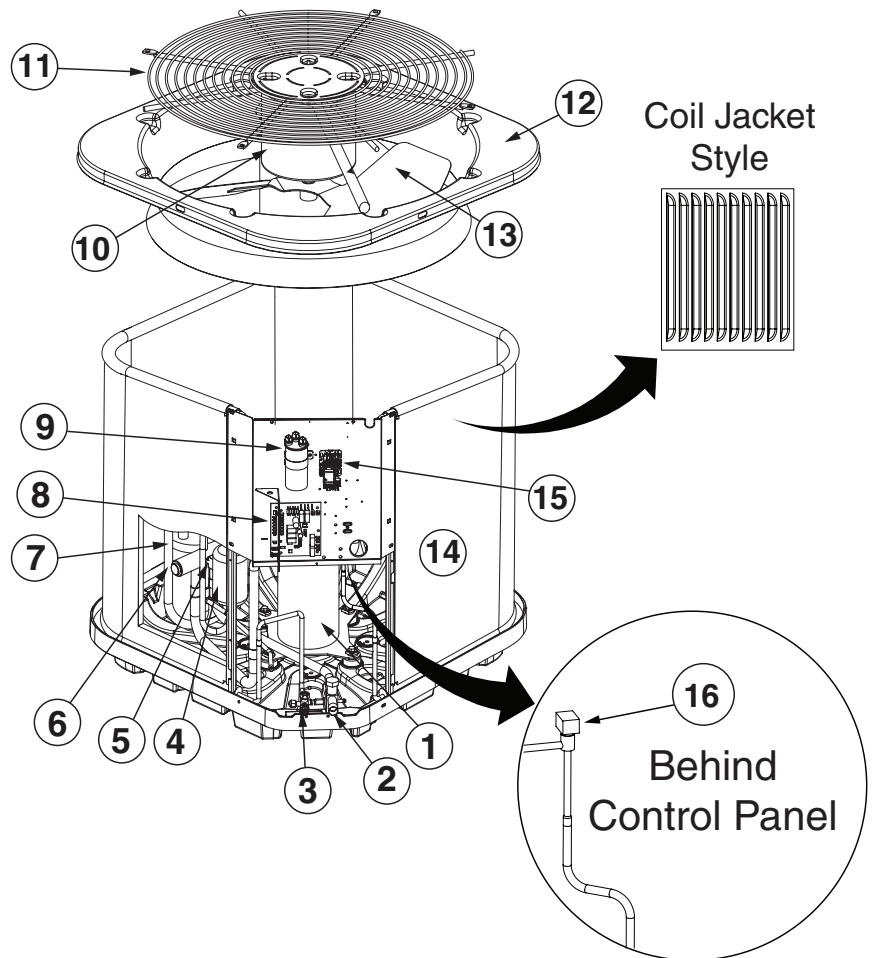

REPLACEMENT PARTS LIST

SPLIT SYSTEM HEAT PUMP WITH MICROCHANNEL COIL

ET4BE SERIES

14 SEER MODELS

ITEM #	COMPONENT
1	COMPRESSOR
2	REFRIGERANT VALVE (LG)
3	REFRIGERANT VALVE (SM)
4	MUFFLER
5	REVERSING VALVE COIL
6	REVERSING VALVE
7	ACCUMULATOR
8	DEFROST BOARD
9	CAPACITOR
10	OUTDOOR FAN MOTOR
11	OUTDOOR FAN GRILLE
12	TOP PAN
13	OUTDOOR FAN BLADE
14	OUTDOOR COIL
15	CONTACTOR
16	HOT GAS BYPASS SOLENOID