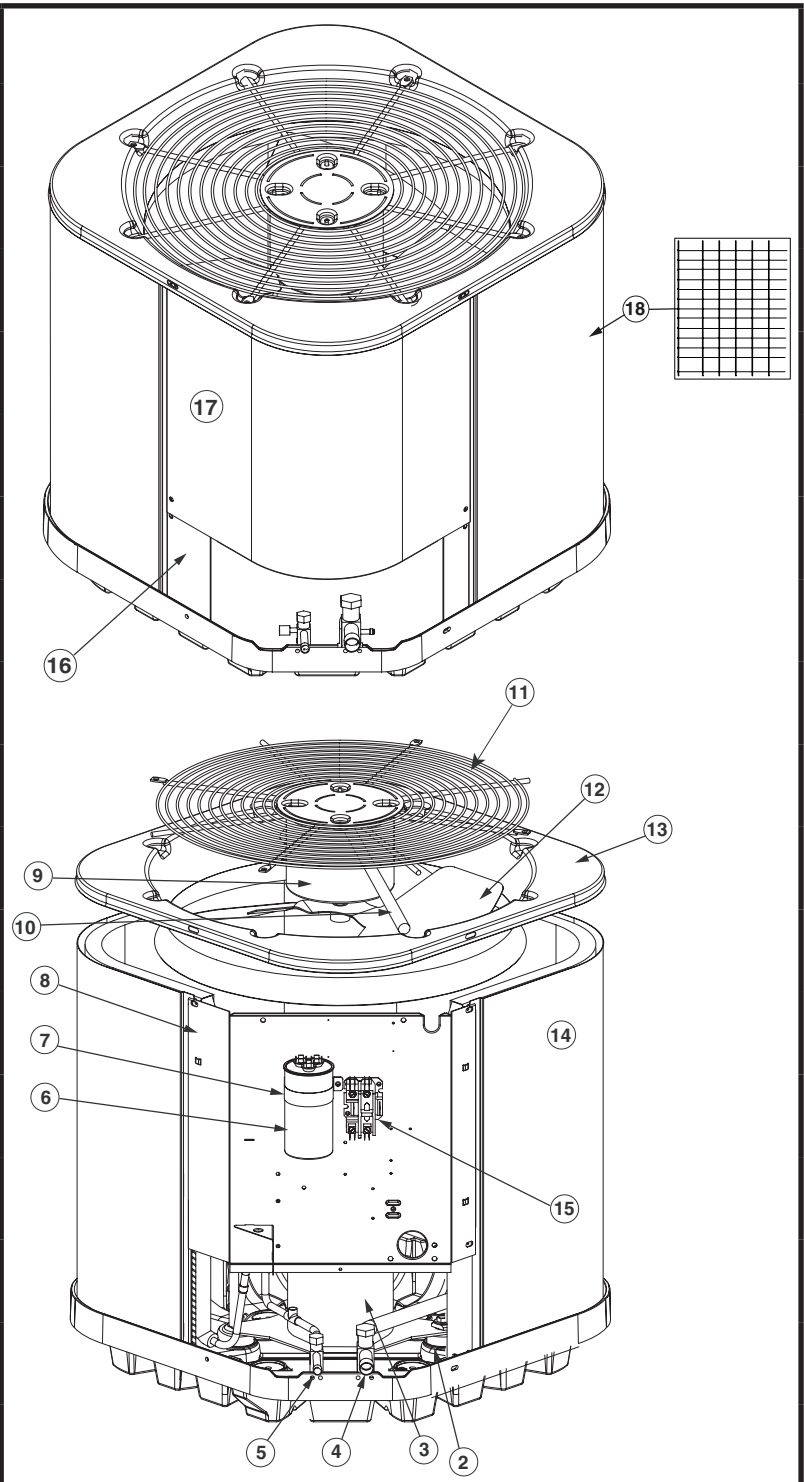

REPLACEMENT PARTS LIST

RESIDENTIAL SPLIT SYSTEM AIR CONDITIONER
 16 SEER , SINGLE PHASE, FIXED SPEED MODELS
 ES6BF SERIES

ITEM #	COMPONENT
2	COMPRESSOR GROMMET
3	COMPRESSOR
4	REFRIGERANT VALVE (LG)
5	REFRIGERANT VALVE (SM)
6	CAPACITOR
7	CAPACITOR STRAP
8	CONTROL BOX
9	OUTDOOR FAN MOTOR
10	MOTOR WIRE CONDUIT
11	OUTDOOR FAN GRILLE
12	OUTDOOR FAN BLADE
13	TOP PAN </td
14	OUTDOOR COIL
15	CONTACTOR
16	ACCESS PANEL
17	CONTROL BOX COVER
18	OUTDOOR COIL GUARD

ES6BF Series Split System Air Conditioner 16 SEER , Single Phase, Fixed Speed Models

COMPONENT	024K	030K	036K	042K	048K
Access Panel	274014R	274012R	274015R	274016R	274016R
Capacitor	01-0083	01-0084	01-0085	01-0273	01-0271
Compressor	921422	921424	921426	1017098R	921465
Compressor Blanket	—	—	—	—	—
Compressor Grommet	668530	668530	668530	668530	668530
Compressor Molded Plug	634660R	634660R	634660R	634660R	634660R
Contactors	624712	624712	624712	624712	624713
Filter Drier	669764	669764	669764	669764	669764
High Pressure Switch	632473R	632473R	632473R	632473R	632473R
Motor Wire Conduit	664292	664290	664290	664290	664290
Outdoor Coil	2A9973R	1009903R	1009904R	1009908R	1009908R
Outdoor Coil Guard	277524R	277532R	—	277536R	277536R
Outdoor Fan Blade	667261R	667383	667383	667383	667351R
Outdoor Fan Grille	669334R	669335R	669335R	669335R	669335R
Outdoor Fan Motor	621919	622171	622080	622066	1006724
Refrigerant Valve (LG)	663864R	663864R	663864R	663865R	663865R
Refrigerant Valve (SM)	663862R	663862R	663862R	663862R	663862R