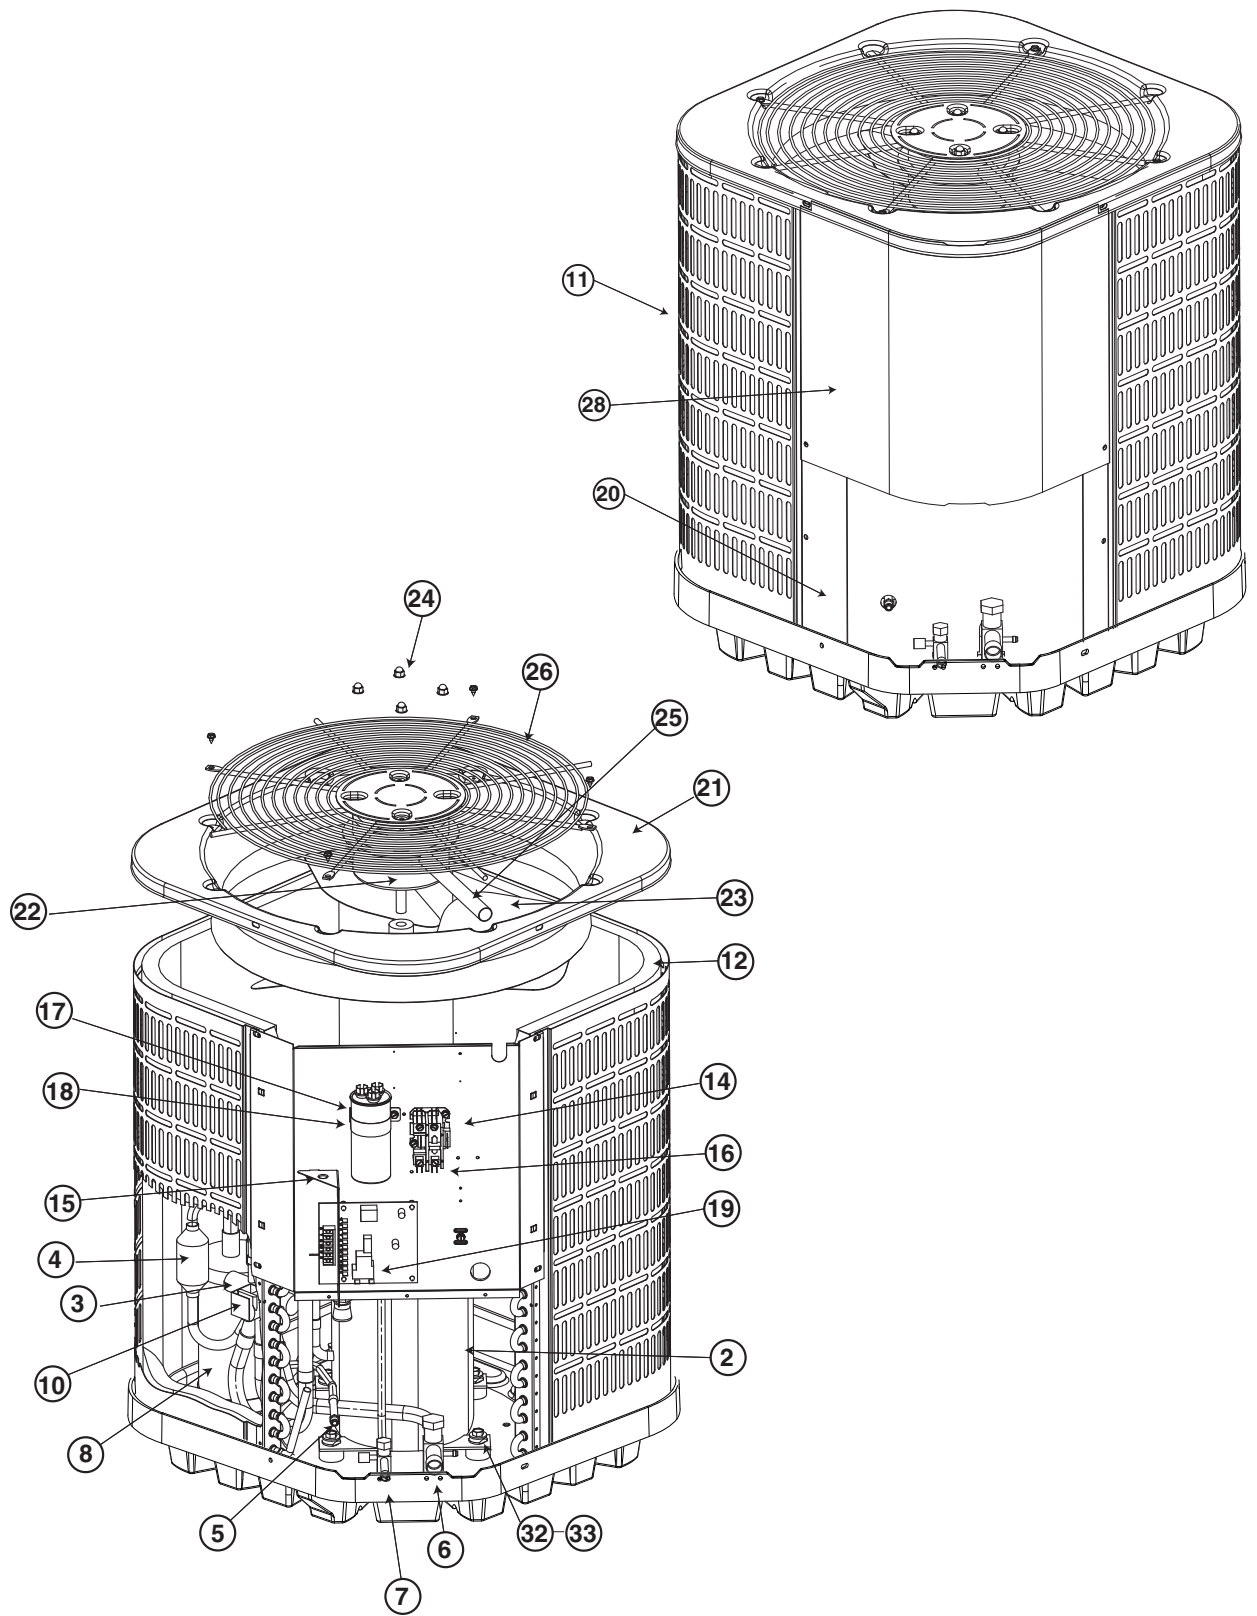

REPLACEMENT PARTS LIST
DT5BD-KA & DT5QD-KA Series
13 SEER Residential
Split System Heat Pump

DT5BD Series 13 SEER Residential Split System Heat Pump

ITEM	DESCRIPTION	018K	024K	030K	036K	042K	048K	060K
2	Compressor	914933	919393	919395	914927	918423	917243	918103
3	Reversing Valve	669464	669454	669455	669466	669466	669466	669466
4	Muffler	669571	669571	669571	669571	669571	669571	669571
5	Service Valve	663621	663621	663621	663621	663621	663621	663621
6	Refrigerant Valve (Large)	664276	664276	664276	663923	663923	663923	663923
7	Refrigerant Valve (Small)	663862	663862	663862	663862	663862	663862	663862
8	Accumulator	668853	668853	668853	668794	668854	668854	668854
9	Distributor Assembly (Not Shown)	663911	663913	663579	663581	663581	663582	663584
10	Coil, Reversing Valve	669470	669459	669459	669470	669470	669470	669470
11	Coil Guard (Formed)	275692R	275692R	275695R	275696R	275695R	275696R	275696R
12	Outdoor Coil (Formed)	2A6690R	2A6690R	499533R	499534R	499538R	917364	499536R
13	Defrost Sensor (Not Shown)	626491	626491	626491	626491	626491	626491	626491
14	Control Box	277361	277361	277361	277361	277361	277361	277361
15	Low Voltage Divider	258791	258791	258791	258791	258791	258791	258791
16	Contactora	621661	621661	621661	621661	621661	621662	621665
17	Capacitor	620762	620762	620763	621635	620779	621698	621717
18	Capacitor Strap	258781	258781	258781	258780	258780	258780	258780
19	Defrost Control Board	917178A	917178A	917178A	917178A	917178A	917178A	917178A
20	Access Panel	274012	274012	274015	274016	274015	274016	274016
21	Top Pan	496162	496162	496162	496162	496162	496162	496162
22	Condenser Motor	622171	622171	622080	622080	622080	621972	621972
23	Fan Blade	667357	667357	667316	667359	667359	667316	667316
24	Nut, Acorn	606260	606260	606260	606260	606260	606260	606260
25	Wire Conduit	664162	664162	664162	664162	664162	664162	664162
26	Fan Grille	669202	69202	669202	669202	669202	669202	669202
27	Top Cap (Not Shown)	275291R	275291r	275291R	275291R	275291R	275291R	275291R
28	Control Box Cover	276921	276921	276921	276921	276921	276921	276921
29	Liquid Line Solenoid Assembly (Field Installed) (Not Shown)	917357	917357	917357	917357	917357	917357	917357
30	Connector, Swivel (Not Shown)	663394	663394	663394	663394	663394	663394	663394
31	Restrictor (Not Shown)	664041	664047	664049	664057	664055	664065	664067
32	Grommet, Compressor	668530	668396	668396	668530	668530	668530	668530
33	Bolt, Compressor (metal)	600400	600400	600400	600400	600400	600400	600400
	Bolt, Compressor (composite)	600426	600426	600426	600426	600426	600426	600426
34	Molded Plug (Not Shown)	-	634658	634659	-	-	-	-
35	Tee, Copper (Not Shown)	662226	662226	662226	662226	662226	662226	662226
36	Outdoor Thermostat (Not Shown)	626520	626520	626520	626520	626520	626520	626520
37	Crankcase Heater (Not Shown)	632410	-	-	632410	632410	632410	632410
38	PTCR (Not Shown)	-	632474	632464	-	-	-	-
39	Core, Charging Port (Not Shown)	662103	663103	662103	662103	662103	662103	662103
40	Set of Wires (Not Shown)	285471	285479	285479	285472	285472	285472	285474