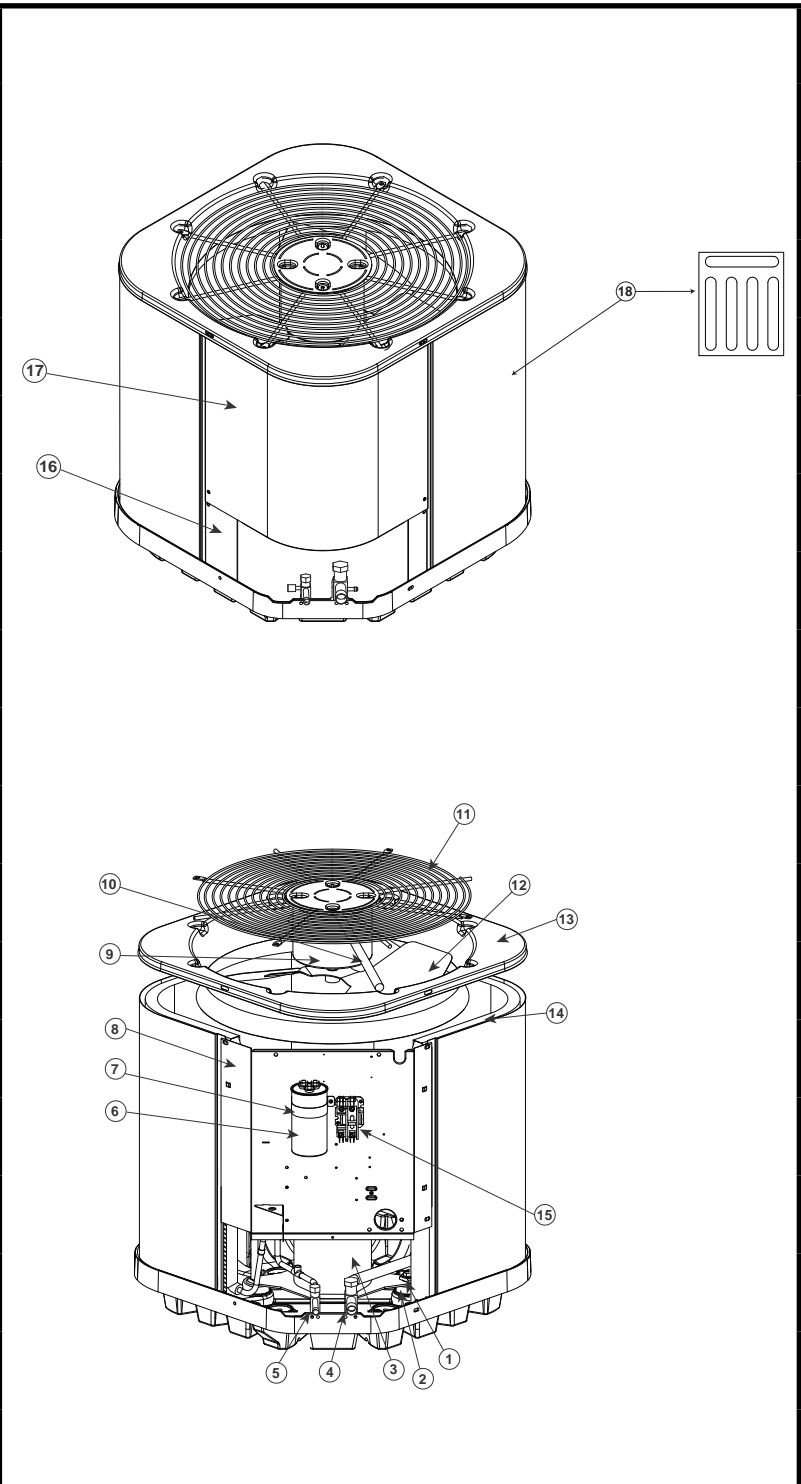

REPLACEMENT PARTS LIST

RESIDENTIAL SPLIT SYSTEM AIR CONDITIONER

DS4BE SERIES

14 SEER MODELS

ITEM #	COMPONENT
1	COMPRESSOR BOLT
2	COMPRESSOR GROMMET
3	COMPRESSOR
4	REFRIGERANT VALVE (LG)
5	REFRIGERANT VALVE (SM)
6	CAPACITOR
7	CAPACITOR STRAP
8	CONTROL BOX
9	OUTDOOR FAN MOTOR
10	MOTOR WIRE CONDUIT
11	OUTDOOR FAN GRILLE
12	OUTDOOR FAN BLADE
13	TOP PAN </td
14	OUTDOOR COIL
15	CONTACTOR
16	ACCESS PANEL
17	CONTROL BOX COVER
18	OUTDOOR COIL GUARD

DS4BE SERIES RESIDENTIAL SPLIT SYSTEM AIR CONDITIONER

COMPONENT	018KA	024KA	030KA	036KA	042KA	048KA	060KA
CAPACITOR	01-0082	01-0083	01-0084	01-0085	01-0273	01-0271	01-0278
COMPRESSOR	921421	921422	921425	921426	921463	921465	921467
COMPRESSOR BLANKET	-	-	-	-	-	-	-
COMPRESSOR MOLDED PLUG	634660R	634660R	634660R	634660R	634660R	634660R	634660R
CONTACTOR	624712	624712	624712	624712	624712	624713	624714
FILTER DRIER	669764	669764	669764	669764	669764	669764	669764
HIGH PRESSURE SWITCH	632473R	632473R	632473R	632473R	632473R	632473R	632473R
OUTDOOR COIL	2A9972R	664826R	2B5231R	664702R	2C0731R	2C0731R	664879R
OUTDOOR COIL GUARD	275682R	275683R	275692R	275694R	275695R	275695R	275696R
OUTDOOR FAN BLADE	667261R	667261R	667383	667383	667383	667383	667383
OUTDOOR FAN GRILLE	669334R	669334R	669335R	669335R	669335R	669335R	669335R
OUTDOOR FAN MOTOR	621919	621919	622171	622066	622066	622066	622656
REFRIGERANT VALVE (LG)	663864R	663864R	663864R	663864R	663865R	663865R	663865R
REFRIGERANT VALVE (SM)	663862R	663862R	663862R	663862R	663862R	663862R	663862R

Please specify the correct Model No., Serial No., & part number(s) when ordering parts from the nearest authorized dealer or service center.

NORDYNE
COMPLETE COMFORT. GENUINE VALUE.

Specifications & illustrations subject to change without notice or incurring obligations.
O' Fallon MO | Printed in U.S.A (09/13)