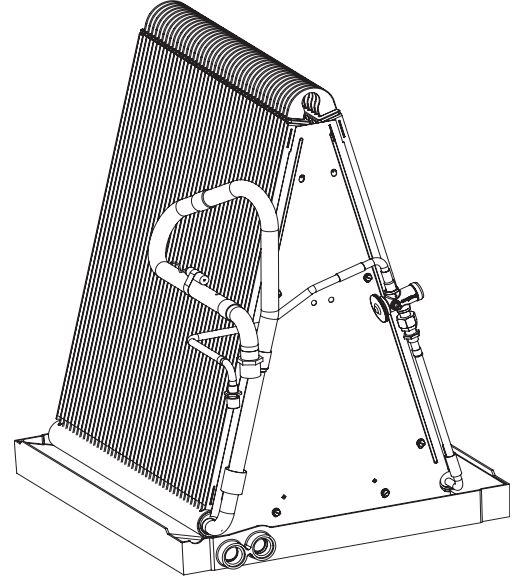

## UNCASED INDOOR COIL C8BV, C8DV, & C8QV SERIES

**C8BV Uncased Indoor Coil  
(Straight Brazed Connection)**

**C8DV Uncased Indoor Coil  
(Downturn Brazed Connection)**

**C8QV Uncased Indoor Coil  
(Downturn Quick Connect)**

MODEL	DESCRIPTION	X36U-B	X42U-C	X48U-C
<b>C8BV</b>	COMPLETE COIL ASSEMBLY	1014402	1014405	1014408
	DISTRIBUTOR	664588R	664588R	664588R
	DRAINPAN	669941R	669942R	669942R
	TXV	669566R	669567R	669568R
<b>C8DV</b>	COMPLETE COIL ASSEMBLY	1014403	1014406	1014409
	DISTRIBUTOR	664588R	664588R	664588R
	DRAINPAN	669941R	669942R	669942R
	LIQUID LINE ELBOW	154870R	154870R	154870R
	SUCTION LINE ELBOW	154860R	100706801R	100706801R
TXV	669566R	669567R	669568R	
<b>C8QV</b>	COMPLETE COIL ASSEMBLY	1014404	1014407	1014410
	DISTRIBUTOR	664588R	664588R	664588R
	DRAINPAN	669941R	669942R	669942R
	LIQUID QUICK CONNECT COUPLING	664480R	664480R	664480R
	SUCTION QUICK CONNECT COUPLING	664481R	1006839R	1006839R
TXV	669566R	669567R	669568R	