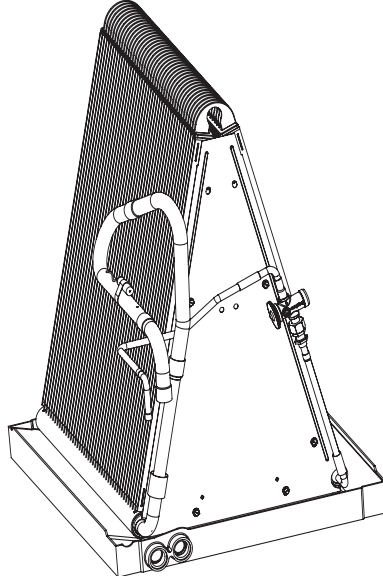

## UNCASED INDOOR COIL C8BV, C8DV, & C8QV SERIES

**C8BV Uncased Indoor Coil  
(Straight Brazed Connection)**

**C8DV Uncased Indoor Coil  
(Downturn Brazed Connection)**

**C8QV Uncased Indoor Coil  
(Downturn Quick Connect)**

MODEL	DESCRIPTION	X36U-B	X42U-C	X48U-C
<b>C8BV</b>	COMPLETE COIL ASSEMBLY	1014402	1014405	1014408
	DISTRIBUTOR	664588R	664588R	664588R
	DRAINPAN	669941R	669942R	669942R
	TXV	669566R	669567R	669568R
<b>C8DV</b>	COMPLETE COIL ASSEMBLY	1014403	1014406	1014409
	DISTRIBUTOR	664588R	664588R	664588R
	DRAINPAN	669941R	669942R	669942R
	LIQUID LINE ELBOW	154870R	154870R	154870R
	SUCTION LINE ELBOW	154860R	100706801R	100706801R
TXV	669566R	669567R	669568R	
<b>C8QV</b>	COMPLETE COIL ASSEMBLY	1014404	1014407	1014410
	DISTRIBUTOR	664588R	664588R	664588R
	DRAINPAN	669941R	669942R	669942R
	LIQUID QUICK CONNECT COUPLING	664480R	664480R	664480R
	SUCTION QUICK CONNECT COUPLING	664481R	1006839R	1006839R
TXV	669566R	669567R	669568R	