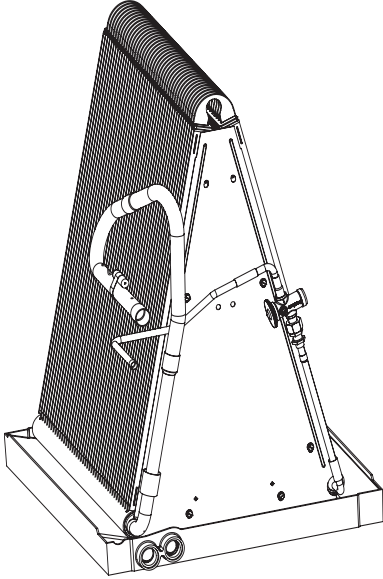

## UNCASED INDOOR COIL C8BV, C8DV, & C8QV SERIES

**C8BV Uncased Indoor Coil  
(Straight Brazed Connection)**

**C8DV Uncased Indoor Coil  
(Downturn Brazed Connection)**

**C8QV Uncased Indoor Coil  
(Downturn Quick Connect)**

MODEL	DESCRIPTION	X36U-B	X42U-C	X48U-C
<b>C8BV</b>	COMPLETE COIL ASSEMBLY	1014402	1014405	1014408
	DISTRIBUTOR	664588R	664588R	664588R
	DRAINPAN	669941R	669942R	669942R
	TXV	669566R	669567R	669568R
<b>C8DV</b>	COMPLETE COIL ASSEMBLY	1014403	1014406	1014409
	DISTRIBUTOR	664588R	664588R	664588R
	DRAINPAN	669941R	669942R	669942R
	LIQUID LINE ELBOW	154870R	154870R	154870R
	SUCTION LINE ELBOW	154860R	100706801R	100706801R
TXV	669566R	669567R	669568R	
<b>C8QV</b>	COMPLETE COIL ASSEMBLY	1014404	1014407	1014410
	DISTRIBUTOR	664588R	664588R	664588R
	DRAINPAN	669941R	669942R	669942R
	LIQUID QUICK CONNECT COUPLING	664480R	664480R	664480R
	SUCTION QUICK CONNECT COUPLING	664481R	1006839R	1006839R
TXV	669566R	669567R	669568R	