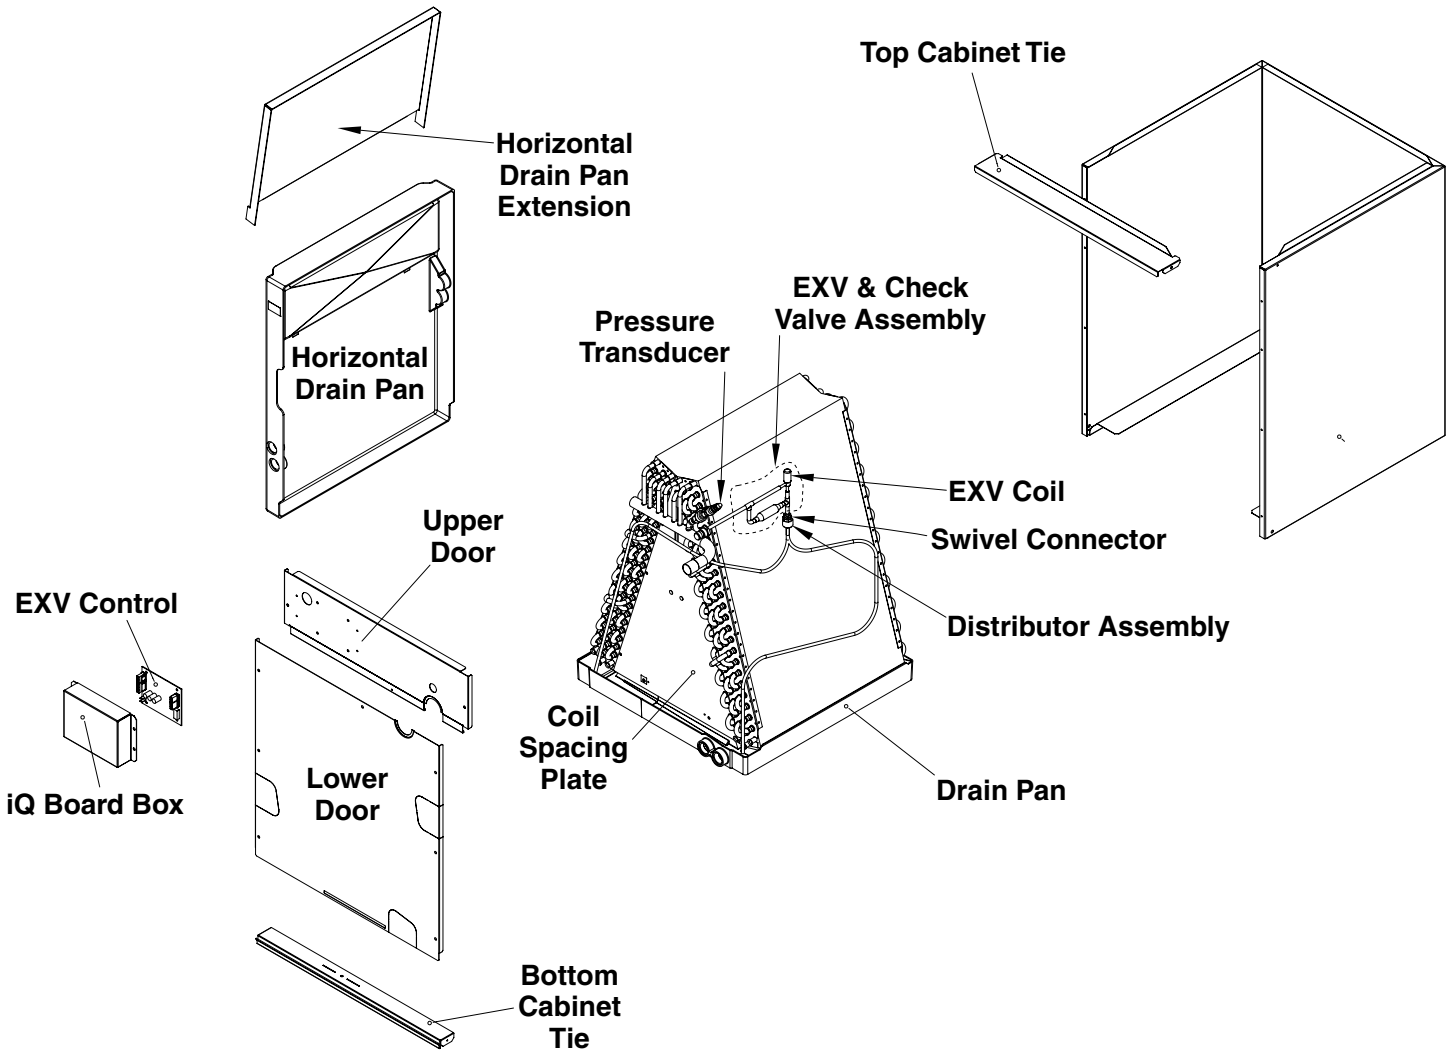

REPLACEMENT PARTS LIST

CASED & HORIZONTAL INDOOR COILS FOR iQ Drive SYSTEMS C6BH-I SERIES

C6BH-I SERIES HORIZONTAL READY CASED COILS

ITEM	DESCRIPTION	I24C-BP	I36C-BP	I36C-CP	I48C-CP	I48C-DP
		920781AP	920782AP	920783AP	920784AP	920785AP
1	DRAIN PAN	669944R	669944R	669945R	669945R	669946R
2	EXV COIL	669760R	669760R	669760R	669759R	669759R
3	EXV CONTROL	624754R	624754R	624754R	624754R	624754R
4	DISTRIBUTOR ASSEMBLY	664406R	664407R	664407R	664408R	664408R
5	PRESSURE TRANSDUCER	624692R	624692R	624692R	624692R	624692R
6	TEMPERATURE SENSOR (NOT SHOWN)	626573R	626573R	626573R	626573R	626573R
7	HAIRPIN TEMPERATURE SENSOR (NOT SHOWN)	624678R	624678R	624678R	624678R	624678R
8	SWIVEL CONNECTOR	664360R	664360R	664360R	664360R	664360R
9	TOP CABINET TIE	297222R	297222R	297223R	297223R	297224R
10	COIL SPACING PLATE	297991R	298001R	298011R	297901R	298021R
11	WRAPPER	297261	297262	297271	297272	297281
12	UPPER DOOR	297245R	297245R	297246R	297246R	297247R
13	LOWER DOOR	297161R	297162	297171R	297172R	297181R
14	IQ BOARD BOX	2A1641R	2A1641R	2A1641R	2A1641R	2A1641R
15	BOTTOM CABINET TIE	297232R	297232R	297233R	297233R	297234R
16	HORIZONTAL DRAIN PAN	669299R	669299R	669299R	669577R	669577R
17	HORIZONTAL DRAIN PAN EXTENSION	299421R	299421R	299421R	299421R	299421R
18	THREADED PLUG (NOT SHOWN)	663351R	663351R	663351R	663351R	663351R
19	COIL SUPPORT ROD (NOT SHOWN)	669100R	669100R	669100R	669100R	669100R
20	EXV & CHECK VALVE ASSEMBLY	2B9391R	2B9391R	2B9391R	2B9392R	2B9392R
21	REPLACEMENT COIL ASSEMBLY	920790	920791	920792	920793	920794

Please specify the correct Model No., Serial No., and Part No.(s) when ordering parts from the nearest authorized dealer or service center.

D3138590
(Replaces 709007D)