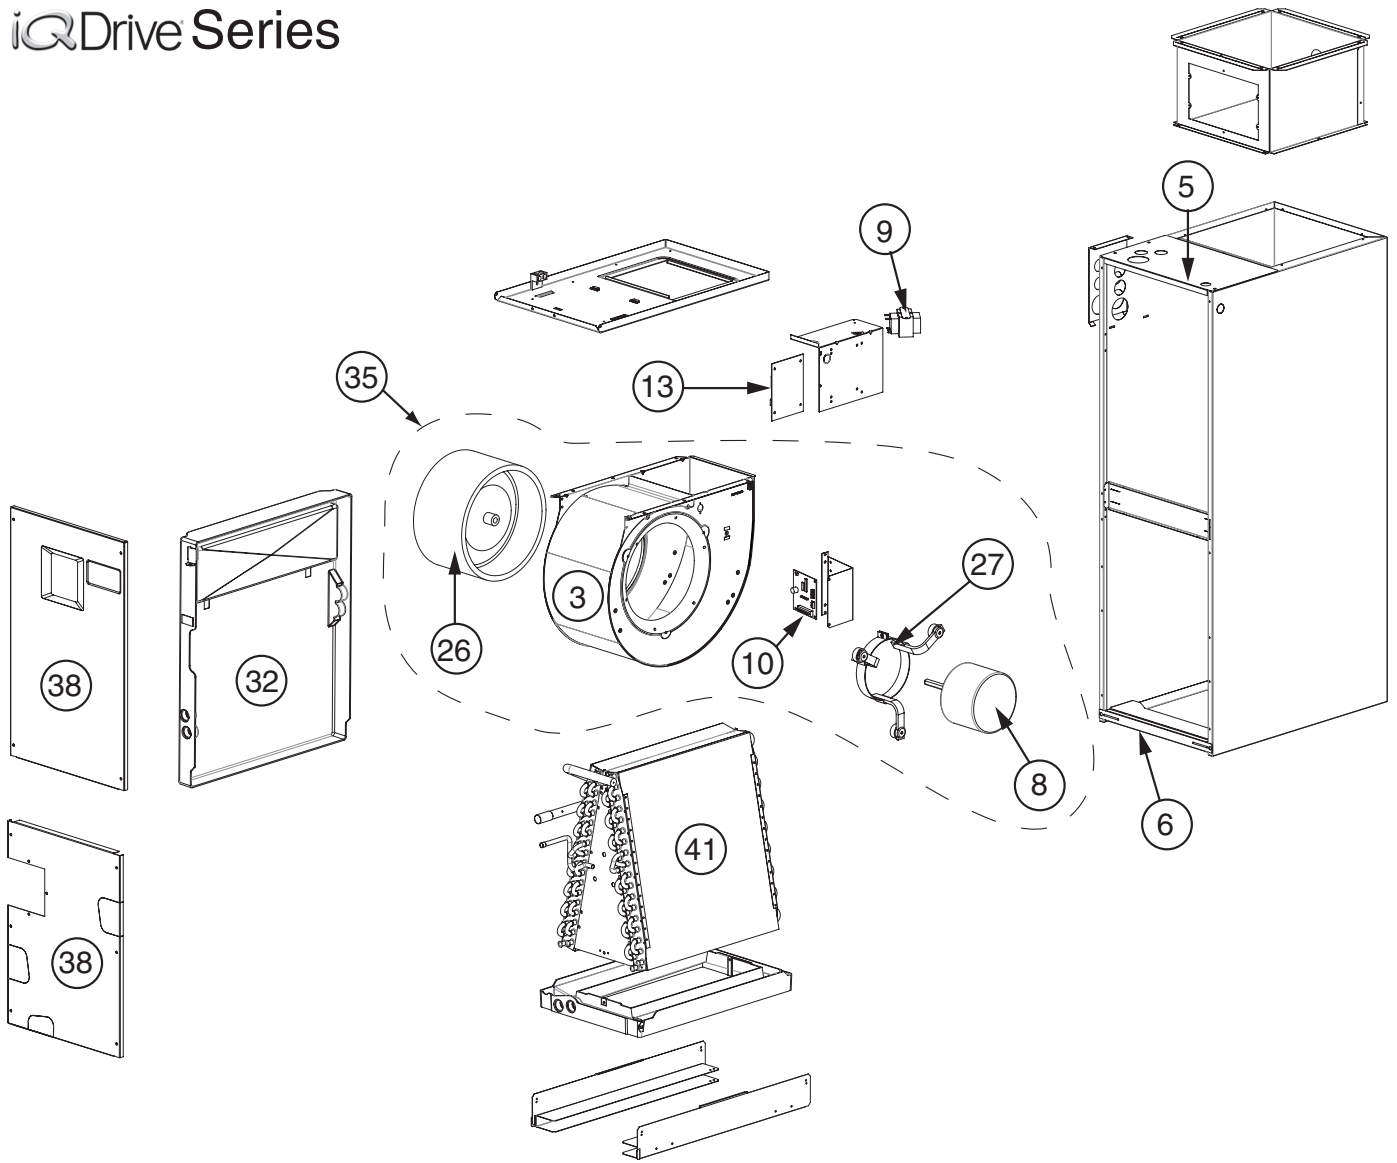

Universal HVAC Parts & Accessories

REPLACEMENT PARTS LIST

INDOOR AIR HANDLER B6VMAI SERIES

iQDrive Series

B6VMAI SERIES AIR HANDLER

ITEM	DESCRIPTION	B6VMAI24K-B	B6VMAI36K-B	B6VMAI48K-C
		921173	921174	921175
1	PLATE, CLOSE-OFF (NOT SHOWN)	226420R	226420R	226420R
2	HARNESS, WIRING, 5 PIN (NOT SHOWN)	291062R	291062R	291062R
3	BLOWER HOUSING	297217R	297217R	297219R
4	EXV, CHECK VALVE ASSY, (NOT SHOWN)	2B9391R	2B9391R	2B9392R
5	PANEL, TOP	921878	921878	921879
6	DOOR, FILTER	921875	921875	921876
7	PLATE, TUBE CLOSE-OFF (NOT SHOWN)	921880	921880	921880
8	MOTOR, FAN, BRUSHLESS DC	M0021809R	M0021809R	M0021816R
9	TRANSFORMER	622335R	622335R	622335R
10	BOARD, INTERFACE, IQ (NOT SHOWN)	624689R	624689R	624689R
11	TRANSDUCER, PRESSURE, EXV (NOT SHOWN)	624692R	624692R	624692R
12	SENSOR, COIL TEMP, DEMAND DEFROST (NOT SHOWN)	624702R	624702R	624702R
13	PCB, CONTROL, B6	1016380R	1016380R	1016380R
14	PCB, CONTROL, EXV (NOT SHOWN)	624754R	624754R	624754R
15	SENSOR, TEMP, EXV, 3FT (NOT SHOWN)	626573R	626573R	626573R
16	DUAL GROUNDING LUG (NOT SHOWN)	632235R	632235R	632235R
17	TOROIDAL CORE, CONTROLLER, INDOOR (NOT SHOWN)	632467R	632467R	632467R
18	TOROIDAL CORE, COMMUNICATION LINE (NOT SHOWN)	632468R	632468R	632468R
19	NOISE FILTER POWER SIDE INDOOR (NOT SHOWN)	632472R	632472R	632472R
20	HARNESS, WIRING (NOT SHOWN)	634675R	634675R	634675R
22	HARNESS, XDRC, EXV, BOOTED, 3FT (NOT SHOWN)	634714R	634714R	634714R
23	HARNESS, OD, 3-PIN, IQ, 29" (NOT SHOWN)	634763R	634763R	634763R
24	PLUG (DRAIN PAN) (NOT SHOWN)	663351R	663351R	663351R
25	DIST, BODY (NOT SHOWN)	663580R	663583R	663586R
26	WHEEL, BLOWER	667258R	667258R	667280R
27	ARM, MOTOR MOUNT	903489	903489	903489
28	ROD, COIL SUPPORT (NOT SHOWN)	669100R	669100R	669100R
31	COIL, EXV, 3' (NOT SHOWN)	669760R	669760R	669759R
32	DRAINPAN, HORIZONTAL	669855R	669856R	669857R
34	PAINT, SPRAY, GRAY (NOT SHOWN)	903598	903598	903598
35	BLOWER, IQ ASSEMBLY	921864	921864	921861
38	DOORS	921868	921869	921870
40	FUSE, 3 AMP (NOT SHOWN)	632261	632261	632261
41	COIL	921895	921896	921897
42	FILTER DOOR FASTENERS, 10 PACK (NOT SHOWN)	921402	921402	921402
43	FILTER DOOR FASTENERS UNITS PRODUCED BEFORE 2/28/2014 (NOT SHOWN)	921402	921402	921402
	FILTER DOOR FASTENERS UNITS PRODUCED ON OR AFTER 3/1/2014 (NOT SHOWN)	922458	922458	922458