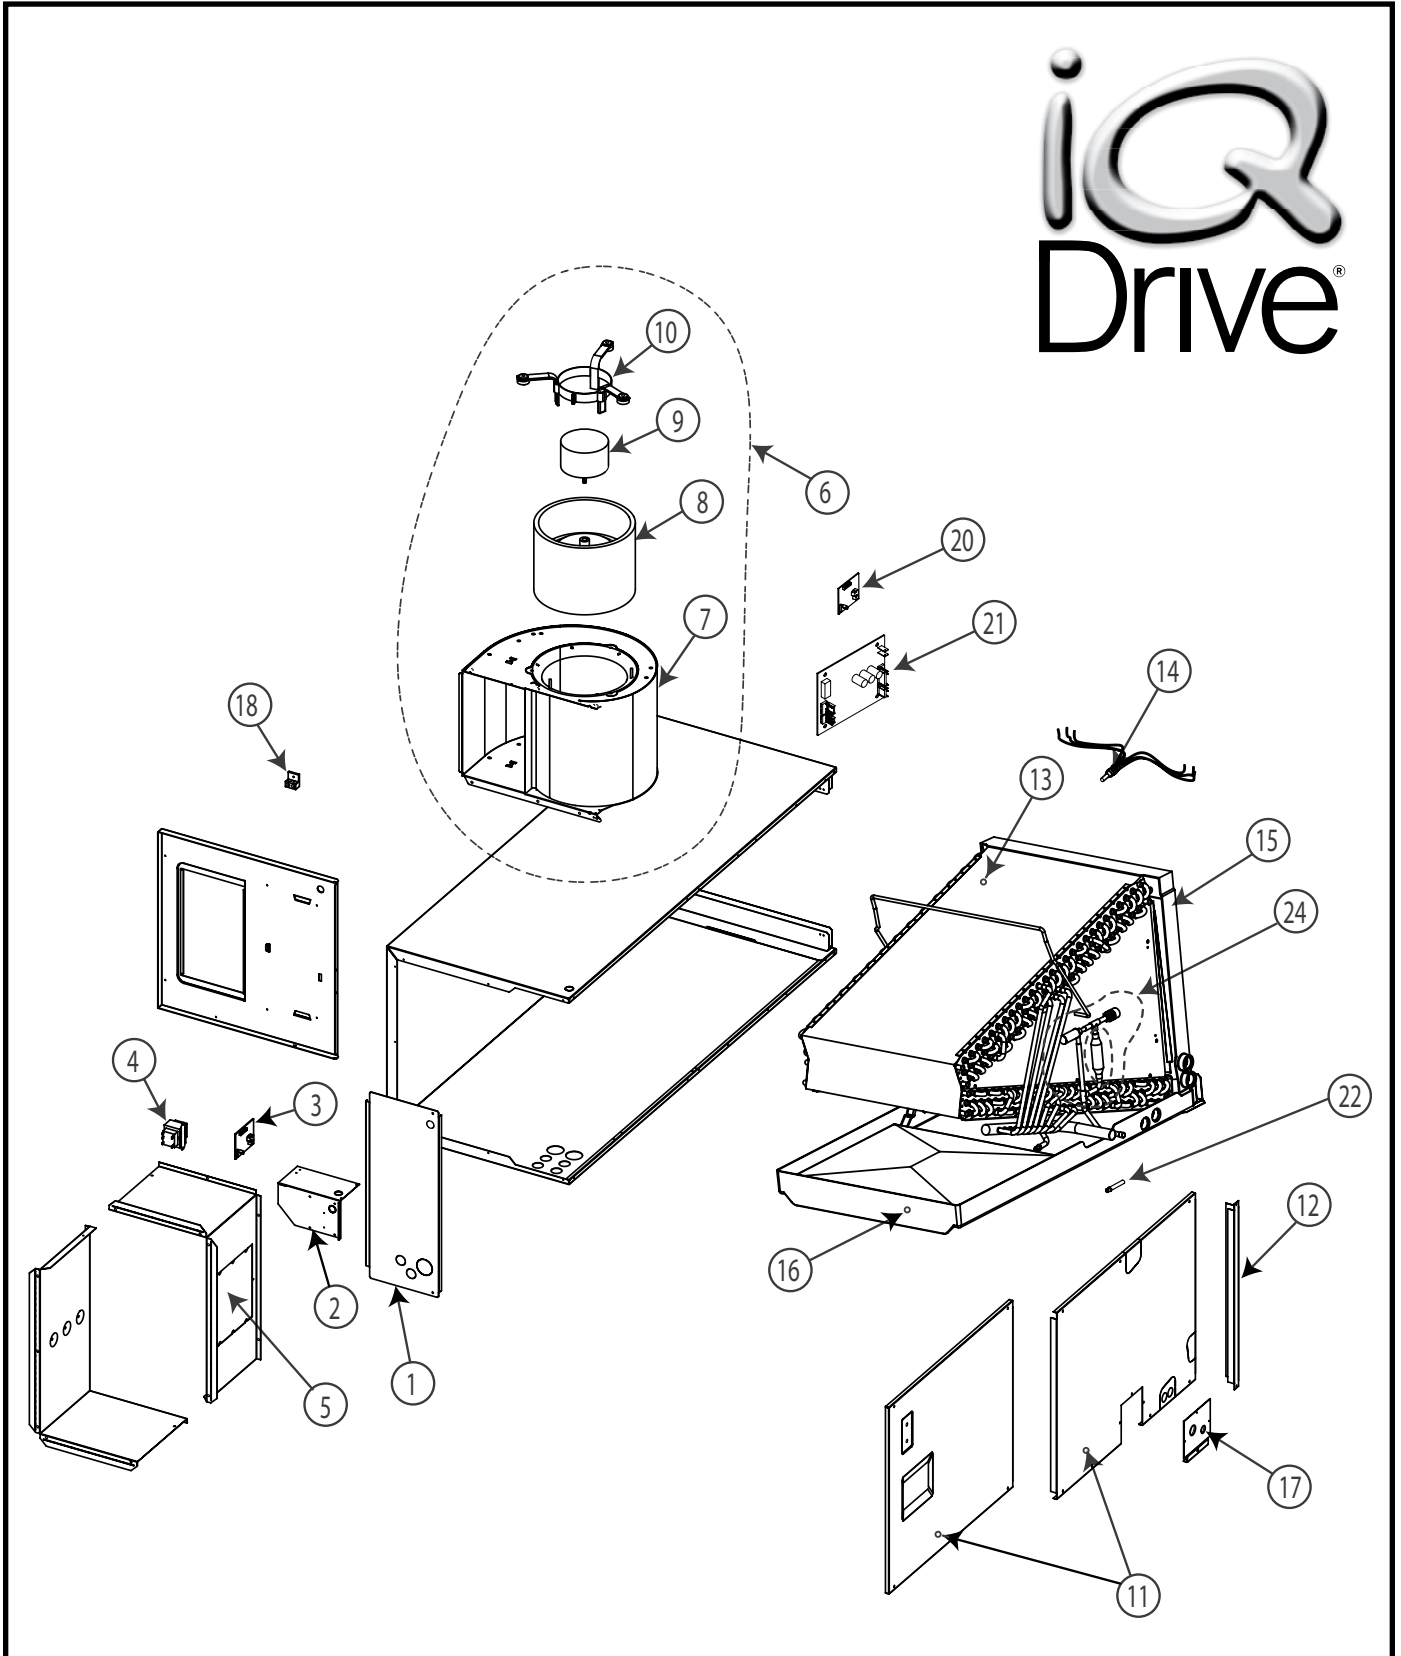

**iQ  
Drive**

## B4VM iQDrive Series Multi-Poise Air Handler

ITEM	DESCRIPTION	E24K-B	E36K-B	E48K-C
1	Top Cap Assy	281963R	281963R	281964R
2	Electrical Panel Eff May 2007	M0023209R	M0023209R	M0023209R
3	Control Board	904532	904532	904532
4	Transformer	622335	622335	622335
5	Plate, Element Close-Off	226420	226420	226420
6	Complete Blower Assy	904551	904551	904552
7	Blower Housing	497227	497227	D07484R
8	Blower Wheel	667258	667258	667277
9	Motor, Blower	M0021809R	M0021809R	M0021810R
10	Kit, Motor Mount	903489	903489	903489
11	Door Assy	904554	904555	904556
12	Filter Door	299945R	299945R	299946R
13	Coil Assy	921895	921896	921897
14	Distributor Assy	663830	664219	663586
15	Drain Pan, Vertical	669920	669920	669921
16	Horizontal Drain Pan Only	669855	669856	669857
17	Close-Off	295471R	295471R	295471R
18	Ground Lug	632235	632235	632235
19	EXV Coil	669760	669760	669759
20	Interface Board	624689	624689	624689
21	EXV Board	624754	624754	624754
22	Pressure Transducer	624692	624692	624692
24	EXV/Check Valve Assy.	2B9391R	2B9391R	2B9392R
	Fuse, 5 AMP (Not Shown)	632269	632269	632269
	Coil Support Rod (Not Shown)	669100	669100	669100
	Plug, Drain Pan (Not Shown)	663351	663351	663351
	Temp Sensor, Hairpin (Not Shown)	624702	624702	624702
	Temp Sensor, Suction (Not Shown)	624670	624670	624670
	Temp Sensor, Suction (Not Shown) Eff May 2007	626573	626573	626573
	Toroidal core, t-stat controller (Not Shown)	632467	632467	632467
	Toroidal core, outdoor comm. (Not Shown)	632468	632468	632468
	Power noise filter (Not Shown)	632472	632472	632472
	Wire harness blwr control (Not Shown)	634675	634675	634675
	Wire harness 3-pin, outdoor (Not Shown)	634763	634763	634763
	Wire harness 4-pin, t-stat (Not Shown)	634680	634680	634680
	Wire harness 5-pin, blower (Not Shown)	291062	291062	291062
	Wire harness 4-pin, Pressure Transducer (Not Shown) Eff May 2007	634714	634714	634714