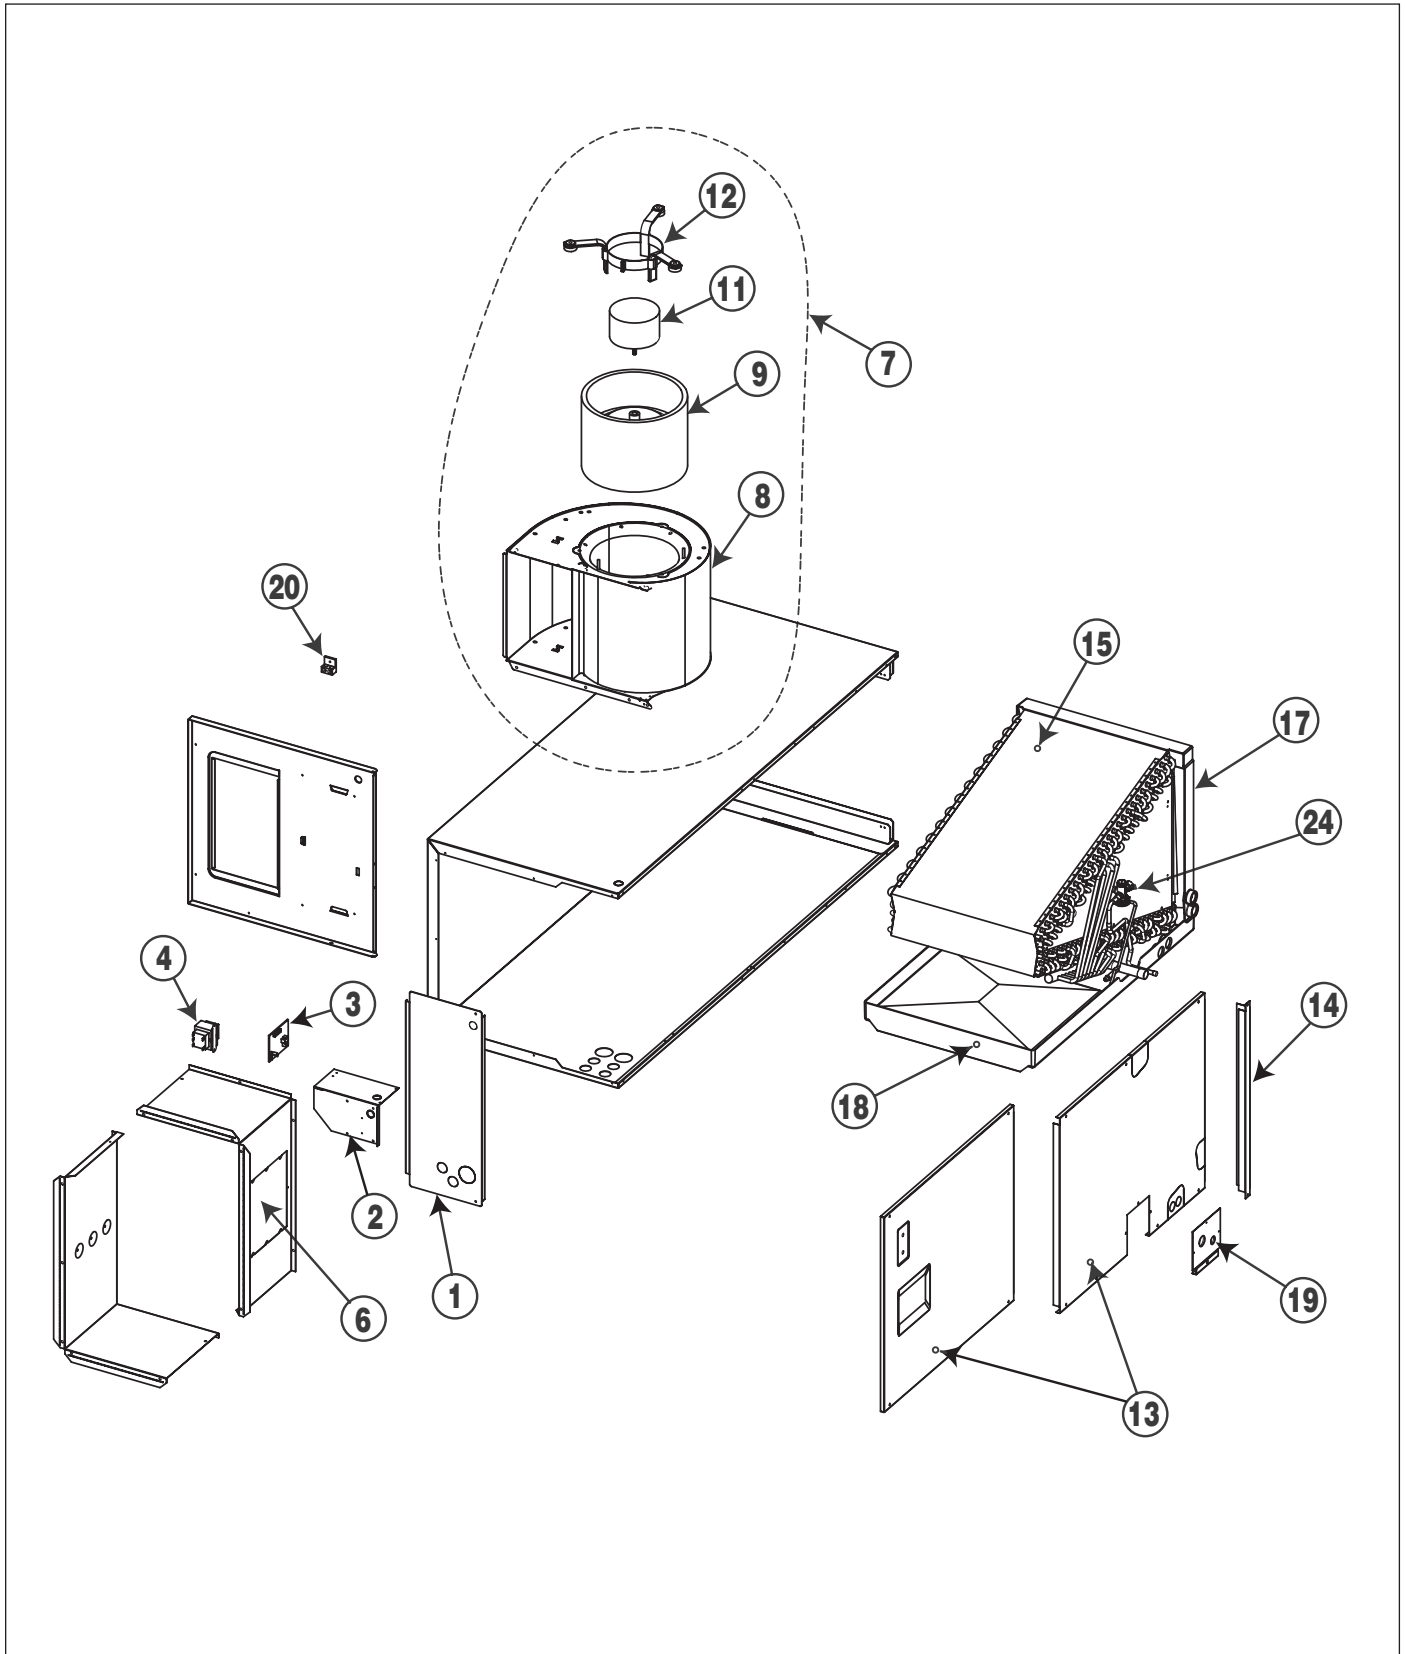

REPLACEMENT PARTS LIST

Indoor Air Handler (B4, GB4) Series

B4VM Variable Speed Air Handlers

Item	Description	036K-C	048K-C	060K-C
1	Top Cap Assy	389394	389394	389394
2	Electrical Panel	278861	278861	278861
3	Control Board	903915A	903915A	903915A
4	Transformer	622036	622036	622036
6	Plate, Element Close-Off	226420	226420	226420
7	Blower Assy	903766	903766	903766
8	Blower Housing	D07484R	D07484R	D07484R
9	Blower Wheel	667277	667277	667277
11	Blower Motor	622028	622028	622028
12	Kit, Motor Mount	903489	903489	903489
13	Door Assy	903913	903913	903913
14	Cover, Filter	D08766	D08766	D08766
15	Coil Assy	917180	917191B	917192B
17	Drain Pan, Vertical	669359	669359	669359
18	Horizontal Drain Pan Only	669569	669569	669569
19	Close-Off	273451	273451	273451
20	Ground Lug	632235	632235	632235
24	TXV Valve (Not Shown)	904563	904564	904565
	Variable Speed Board (Not Shown)	624627	624627	624627
	Fuse, 5 AMP (Not Shown)	632269	632269	632269
	Blower Motor (Eff 02/06)	M0021802R	M0021802R	M0021802R
	Gasket, Close-Off (Not Shown)	689603	689603	689603
	Coil Support Rod (Not Shown)	669100	669100	669100
	Harness, Motor Control (Not Shown)	634632	634632	634632
	Harness, Motor,3 wire (Not Shown)	266781	266781	266781
	Harness, Low Voltage (Not Shown)	634649	634649	634649
	Relay (Not Shown)	621931	621931	621931
	Cord Set 9 Pin (Not Shown)	254710	254710	254710
	Set of Wires (Not Shown)	275723	275723	275723
	Drain Plug (Not Shown)	663351	663351	663351