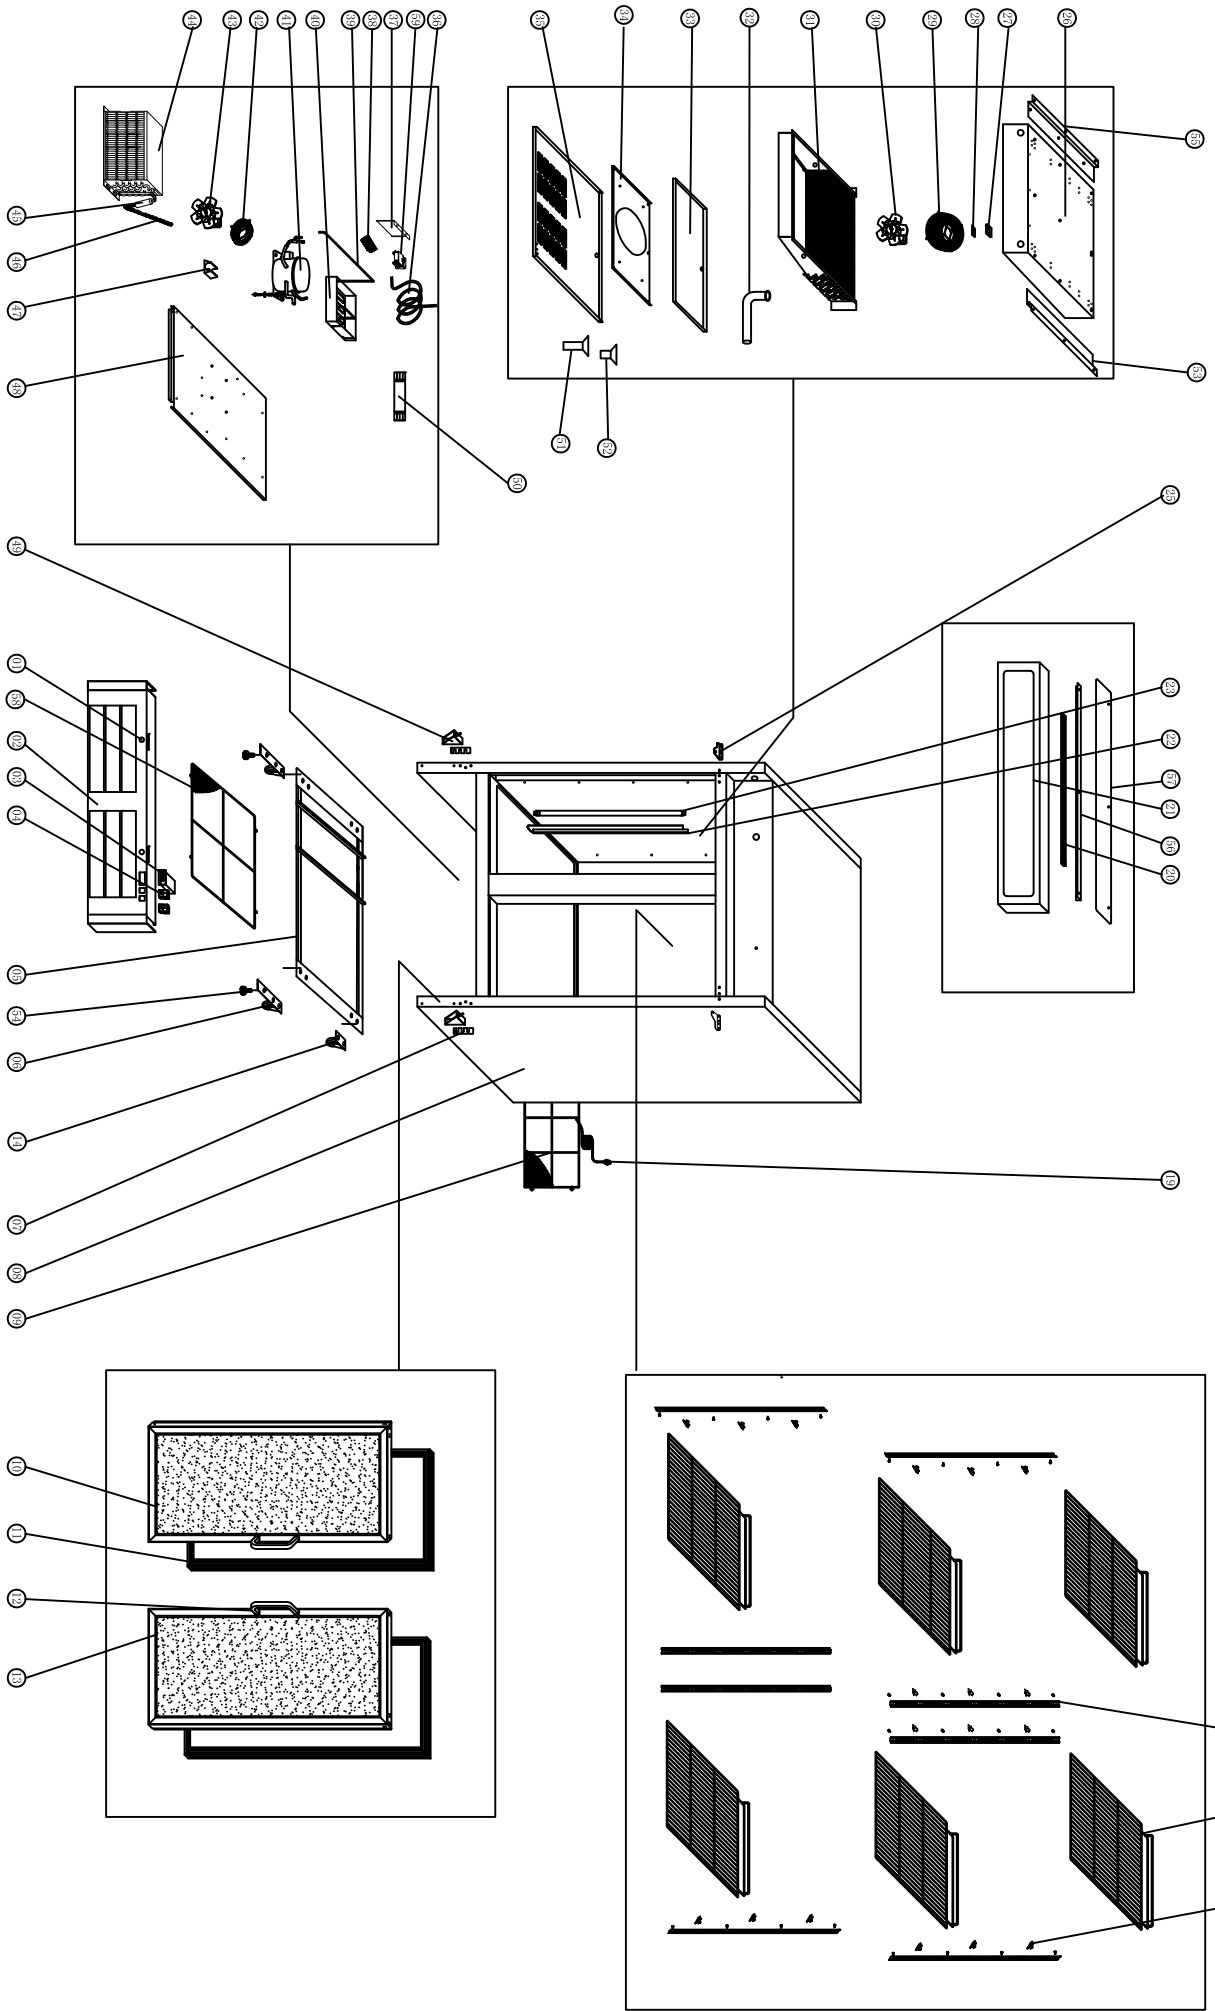

EXPLODE OF MXM2-48R

SPARE PARTS LIST OF MXM2-48R

NØ.	CODE	NAME	MODEL	QTY.
01	GN650TN.86	LOCK		2PCS
02	HGD-48R.01-M05	FRONT PANEL		1PC
03	27R.10	THERMOSTAT	XR20 115V	1PC
04	S900.01	MAIN SWITCH	DRH-2415-3	2PCS
05	HGD-48R.08	SUPPORT OF UNIT BOARD		1PCS
06	HGD-12R.02	FRONT WHEEL		2PCS
07	HGD-12R.17	WASHER OF DOWN HINGE		2PCS
08	HGD-48R.09	BODY		1PC
09	D930.15	UNIT ROOM COVER		1PC
10	HGD-48R.02-M05	LEFT DOOR		1PC
11	HGD-23R.15	GASKET		2PCS
12	U-GNM2100TN.17-M05	GLASS DOOR HANDLE		2PCS
13	HGD-23R.01-M05	RIGHT DOOR		1PC
15	S900.01	LAMP SWITCH		1PC
16	G350.08	K SHAPE CLIP		32PCS
17	HGD-48R.18	SHELF		8PCS
18	G350.06	SHELF SUPPORT		8PCS
19	27R.14	PLUG		1PC
20	HGD-48R.18	LAMP		1PC
21	HGD-48R.03	LAMP COVER		1PC
22	HGD-23R.16	INSIDE LAMP COVER		2PCS
23	HGD-23F.03	LED LIGHT		3PCS
25	D420.08	DOOR UP HINGE		1PAIR
26	HGD-48R.04	FIXED BOARD OF		1PC

		EVAPORATOR		
27	GN650TN.17	PROBE PADDING		1PC
28	S900.31	SENSOR FIXED CLIP		1PC
29	GN650TN.23	WALL RING		1PCS
30	27R.30	CIRCLE FAN	IQ3612	1PCS
31	HGD48R.05	EVAPORATOR		1PC
32	D420.40	WATER PIPER		1PC
33	HGD-48R.12	EVAPORATOR WATER PAN		1PC
34	HGD-48R.11	CIRCLE FAN SUPPORT		1PC
35	HGD-48F.07	CIRCLE FAN COVER		1PC
36	27R.23	SUCTION PIPE	Φ9.52	1PC
37	HGD-23F.04	FIXING STRIP		1PC
38	27R.15	CABLE CONNECTOR		1PC
39	HGD-23R.25	EVAPORATE PIPE	Φ8*0.75	1PC
40	S900.40A	WATER BOX		1PC
41	HGD-48R.10	COMPRESSOR	FFU130HAK	1PC
42	GN650BT.10	BASKET GUARD GRILLES		1PC
43	27R.32	CONDENSER FAN	CA27-04	1PC
44	GN650BT.13	CONDENSER		1PC
45	GN1410TN.14	FILTER DRIER	25g	1PC
46	54R.14	CAPILLARY	Φ1.4*3000	1PC
47	27F.06	DRIER SUPPORT		1PC
48	HGD-48R.07	UNIT BOARD		1PC
49	HGD-12R.15	DOOR HINGE /DOWN		2PCS
50	HGD-12F.08	LED POWER SUPPLIER		1PC
51	D420D.14	DRAIN PIPE (B)		1PC
52	D420D.13	DRAIN PIPE (A)		1PC