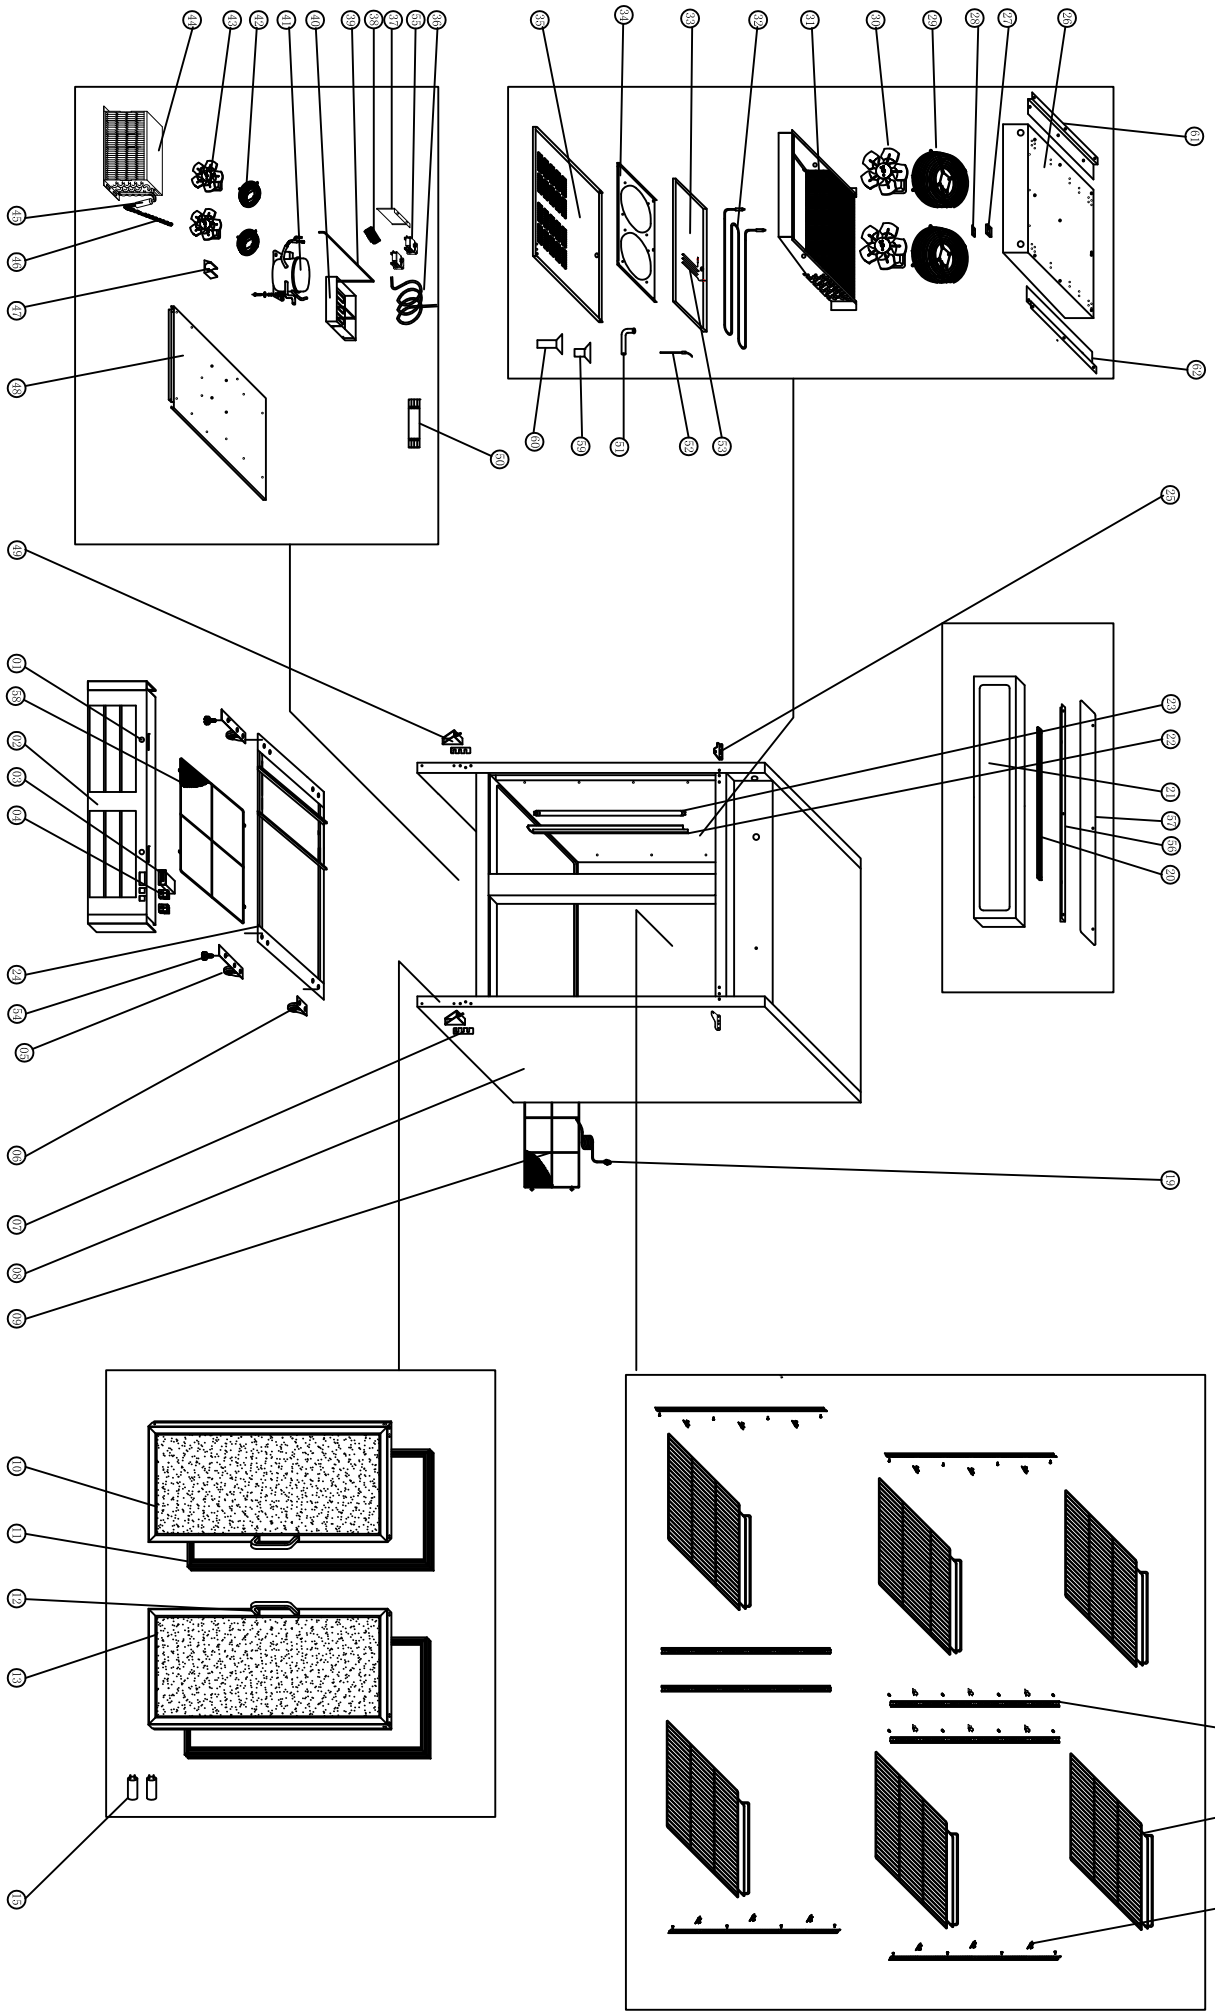

EXPLODE OF MXM2-48F

SPARE PARTS LIST OF MXM2-48F

NØ.	CODE	NAME	MODEL	QTY.
01	GN650TN.86	LOCK		2PCS
02	HGD-48R.01-M05	FRONT PANEL		1PC
03	27F.11	THERMOSTAT	XR60C 115V	1PC
04	S900.01	MAIN SWITCH	DRH-2415-3	1PC
05	HGD-12R.03	SUPPORT OF UNIT BOARD		2PCS
06	HGD-12R.02	FRONT WHEEL		2PCS
07	HGD12R.17	WASHER OF DOWN HINGE		2PCS
08	HGD-48F.01	BODY		1PC
09	D930.15	UNIT ROOM COVER		1PC
10	HGD-48F.02-M05	LEFT DOOR		1PC
11	HGD-23R.15	GASKET		2PCS
12	U-GNM2100TN.17-M05	GLASS DOOR HANDLE		2PCS
13	HGD-23F.02-M05	RIGHT DOOR		1PC
15	HGD-48F.03	CAPACITOR OF DOOR		2PCS
16	G350.08	K SHAPE CLIP		32PCS
17	HGD-48R.18	SHELF		8PCS
18	G350.06	SHELF SUPPORT		8PCS
19	27R.14	PLUG		1PC
20	HGD-48R.18	LAMP		1PC
21	HGD-48R.03	LAMP COVER		1PC
22	HGD-23R.16	INSIDE LAMP COVER		2PCS
23	HGD-23F.03	LED LIGHT		3PCS
24	HGD-48R.08	SUPPORT OF UNIT BOARD		1PC
25	D420.08	DOOR UP HINGE		1PAIR

26	HGD-48R.04	FIXED BOARD OF EVAPORATOR		1PC
27	GN650TN.17	PROBE PADDING		1PC
28	S900.31	SENSOR FIXED CLIP		1PC
29	GN650TN.23	WALL RING		2PCS
30	27R.30	CIRCLE FAN	CA27-04/C20	2PCS
31	HGD-48F.04	EVAPORATOR		1PC
32	54F.03	DEFROST HEATING ELEMENT		1PC
33	HGD-48F.06	EVAPORATOR WATER PAN		1PC
34	54F.05	CIRCLE FAN SUPPORT		1PC
35	HGD-48F.07	CIRCLE FAN COVER		1PC
36	27F.05	SUCTION PIPE	Φ9.52	1PC
37	HGD-48F.08	FIXING STRIP		1PC
38	27R.15	CABLE CONNECTOR		1PC
39	HGD-48F.09	EVAPORATE PIPE	Φ8*0.75	1PC
40	S900.40A	WATER BOX		1PC
41	54F.06	COMPRESSOR BEFORE S/N-4034876	ASPERA J2192GK	1PC
41	GN1410BT.03	COMPRESSOR AFTER S/N-4034876		
42	GN650TN.46	BASKETC GUARD GRILLS		1PC
43	54F.09	CONDENSER FAN		2PCS
44	GN1410BT.08	CONDENSER		1PC
45	GN1410TN.14	FILTER DRIER	25g	1PC
46	54F.07	CAPILLARY	Φ1.4*4000	1PC
47	27F.06	DRIER SUPPORT		1PC
48	HGD-48F.05	UNIT BOARD		1PC
49	HGD-12R.15	DOOR HINGE /DOWN		2PCS