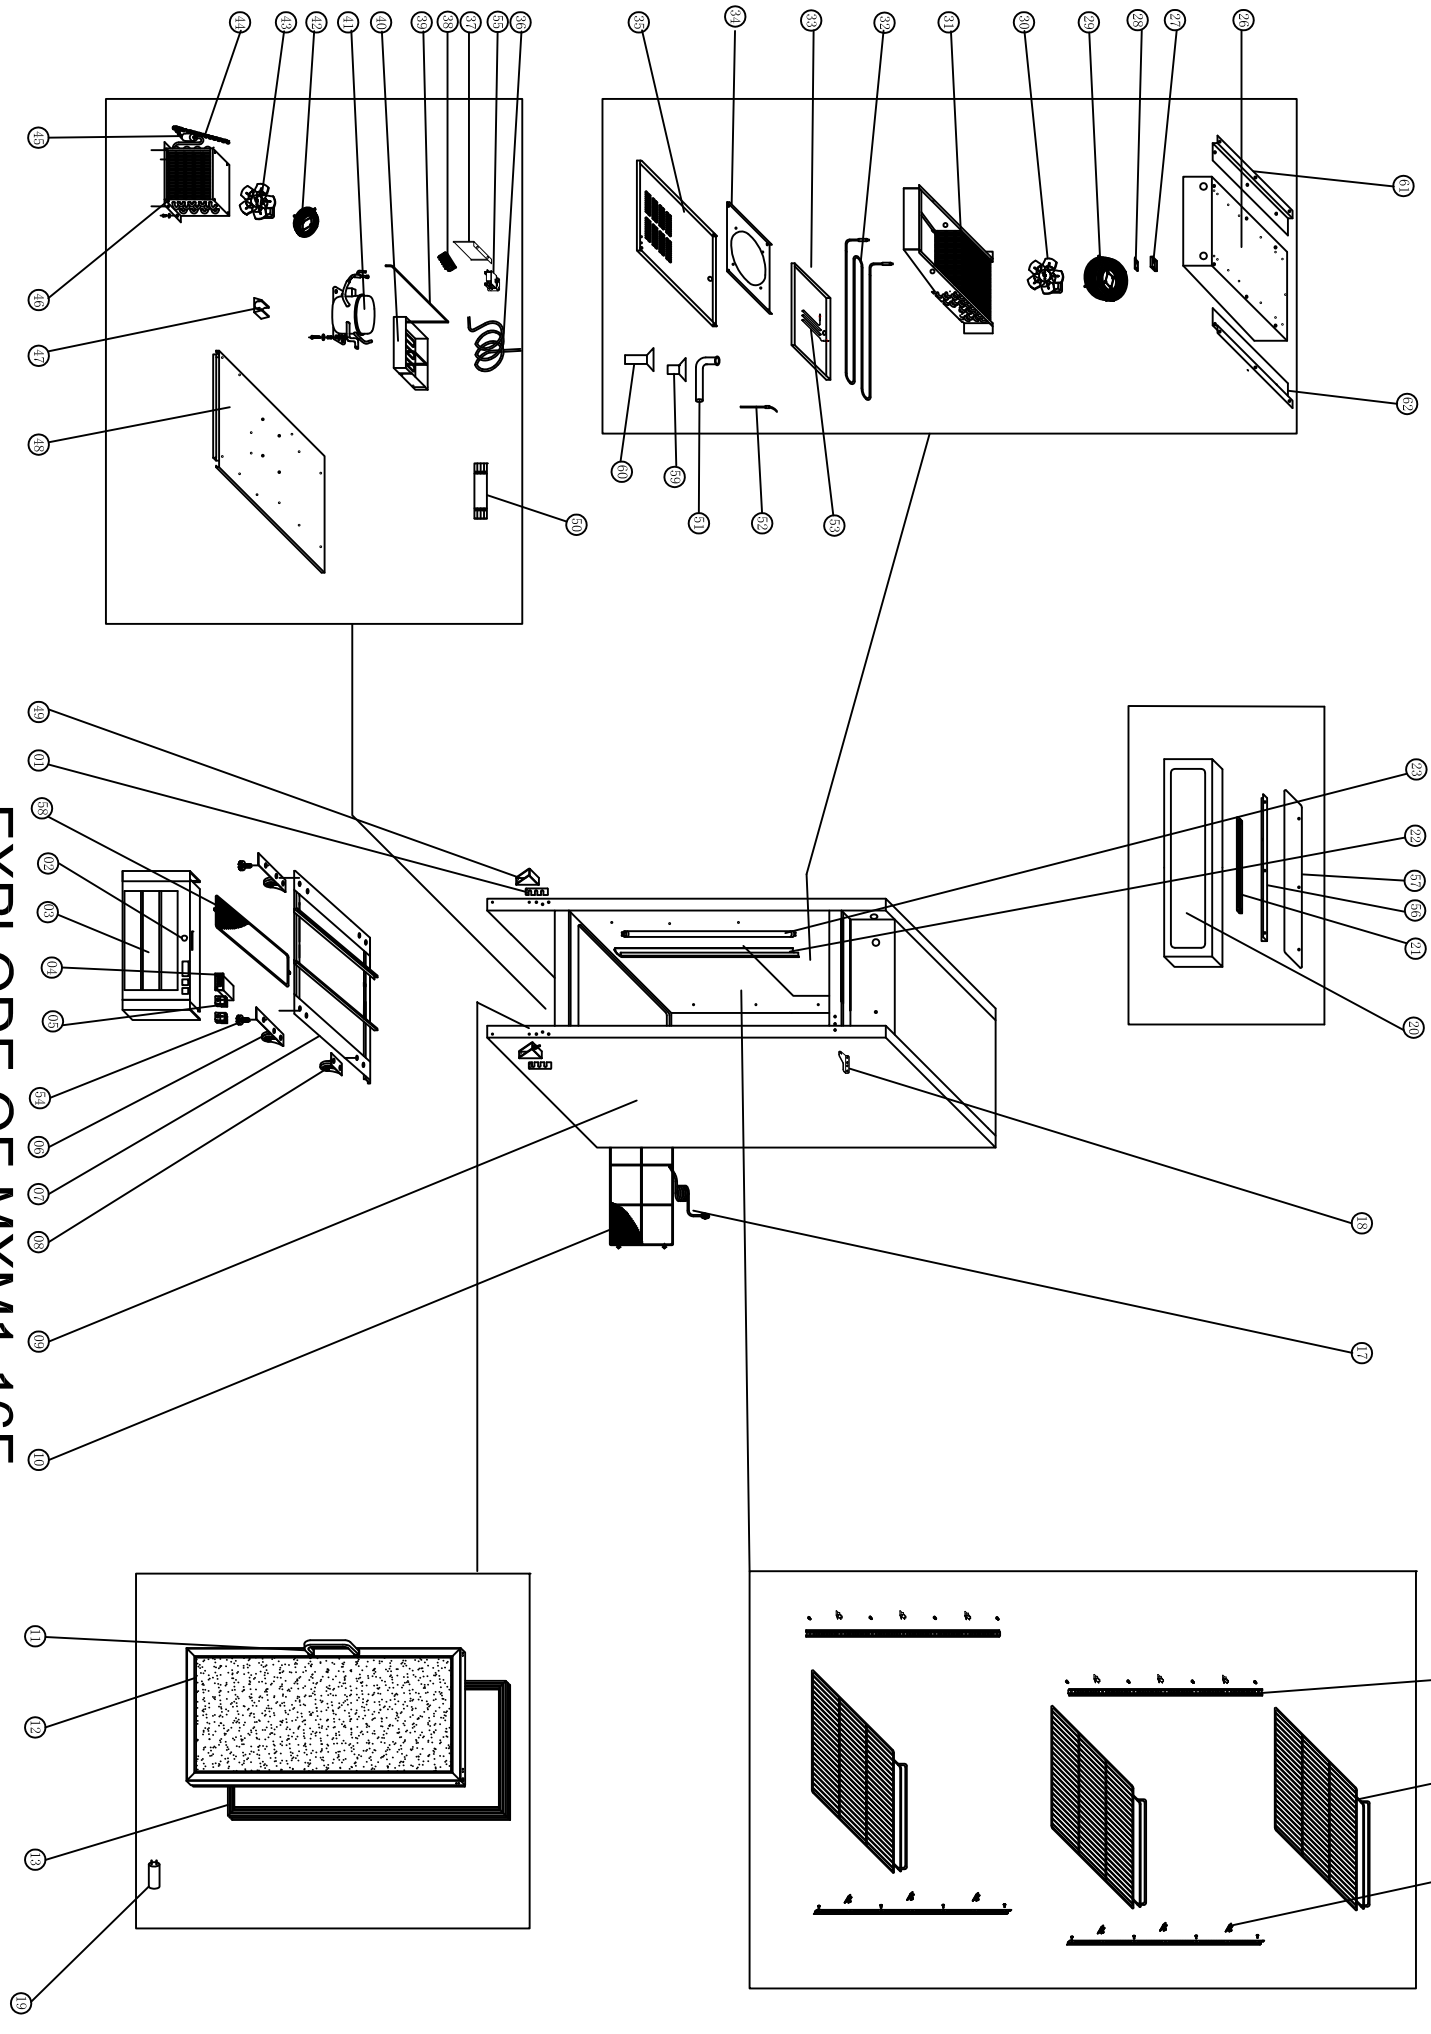

EXPLODE OF MXM1-16F

SPARE PARTS LIST OF MXM1-16F

NØ.	CODE	NAME	MODEL	QTY.
01	HGD12R.17	WASHER OF DOWN HINGE		2PCS
02	GN650TN.86	LOCK		1PC
03	HGD-12R.01-M05	FRONT PANEL		1PC
04	27F.11	THERMOSTAT	XR60C	1PC
05	S900.01	MAIN SWITCH	DRH-2415-3	2PCS
06	HGD-12R.02	FRONT WHEEL		2PCS
07	HGD-12R.03	SUPPORT OF UNIT BOARD		1PCS
08	HGD-12R.04	BACK WHEEL		2PCS
09	HGD-16F.01	BODY		1PCS
10	HGD-12R.05	UNIT ROOM COVER		1PC
11	U-GNM2100TN.17-M05	HANDLE		1PC
12	HGD-16F.02-M05	GLASS DOOR		1PC
13	HGD-16R.03	GASKET		1PC
14	G350.08	K SHAPE CLIP		16PCS
15	HGD-12R.06	SHELF		4PCS
16	G350.06	SHELF SUPPORT		8PCS
17	27R.14	PLUG		1PC
18	D420.08	DOOR HINGE UP		1PAIR
19	HGD-48F.03	CAPACITOR FOR DOOR		1PC
20	HGD-12R.08	LAMP COVER		1PC
21	HGD-23R.09	LAMP		1PC
22	HGD-16R.04	INSIDE LAMP COVER		1PC
23	HGD-16F.03	LED LIGHT		1PC
26	HGD-12R.29	FIXED BOARD OF EVAPORATOR		1PC

27	GN650TN.17	PROBE PADDING		1PC
28	S900.31	SENSOR FIXED CLIP		1PC
29	GN140BT.10	WALL RING		1PC
30	27R.30	CIRCLE FAN	CA27-04/ ϕ 200	1PC
31	HGD-12R.10	EVAPORATOR		1PC
32	HGD-12F.03	EVAPORATOR HEATER		1PC
33	HGD-12R.11	EVAPORATOR WATER PAN		1PC
34	HGD-12R.12	EVAPORATOR FAN SUPPORT		1PC
35	HGD-12R.13	EVAPORATOR FAN COVER		1PC
36	HGD-12F.04	SUCTION PIPE	Φ 8	1PC
37	HGD-23F.04	FIXING STRIP		1PC
38	27R.15	CABLE CONNECTOR		1PC
39	HGD-12F.05	EVAPORATE PIPE	Φ 8*0.75	1PC
40	TPP44.26	WATER BOX		1PC
41	27F.12	COMPRESSOR	T2168GK	1PC
42	GN650TN.46	BASKETC GUARD GRILLS		1PC
43	27R.32	CONDENSER FAN	CA27-04	1PC
44	27F.14	CAPILLARY	Φ 1.4*4300	1PC
45	GN1410TN.14	FILTER DRIER	25g	1PC
46	TUC27.18	CONDENSER		1PC
47	27F.06	DRIER SUPPORT		1PC
48	HGD-12R.14	UNIT BOARD		1PC
49	HGD-12R.15	DOOR HINGE /DOWN		2PCS
50	HGD-12F.08	LED POWER SUPPLIER		1PCS
51	D420.40	WATER PIPE		1PC
52	27F.10	DRAIN PIPE HEATER		1PC
53	27F.13	PROTECTOR FOR HEATING ELEMENT		1PC