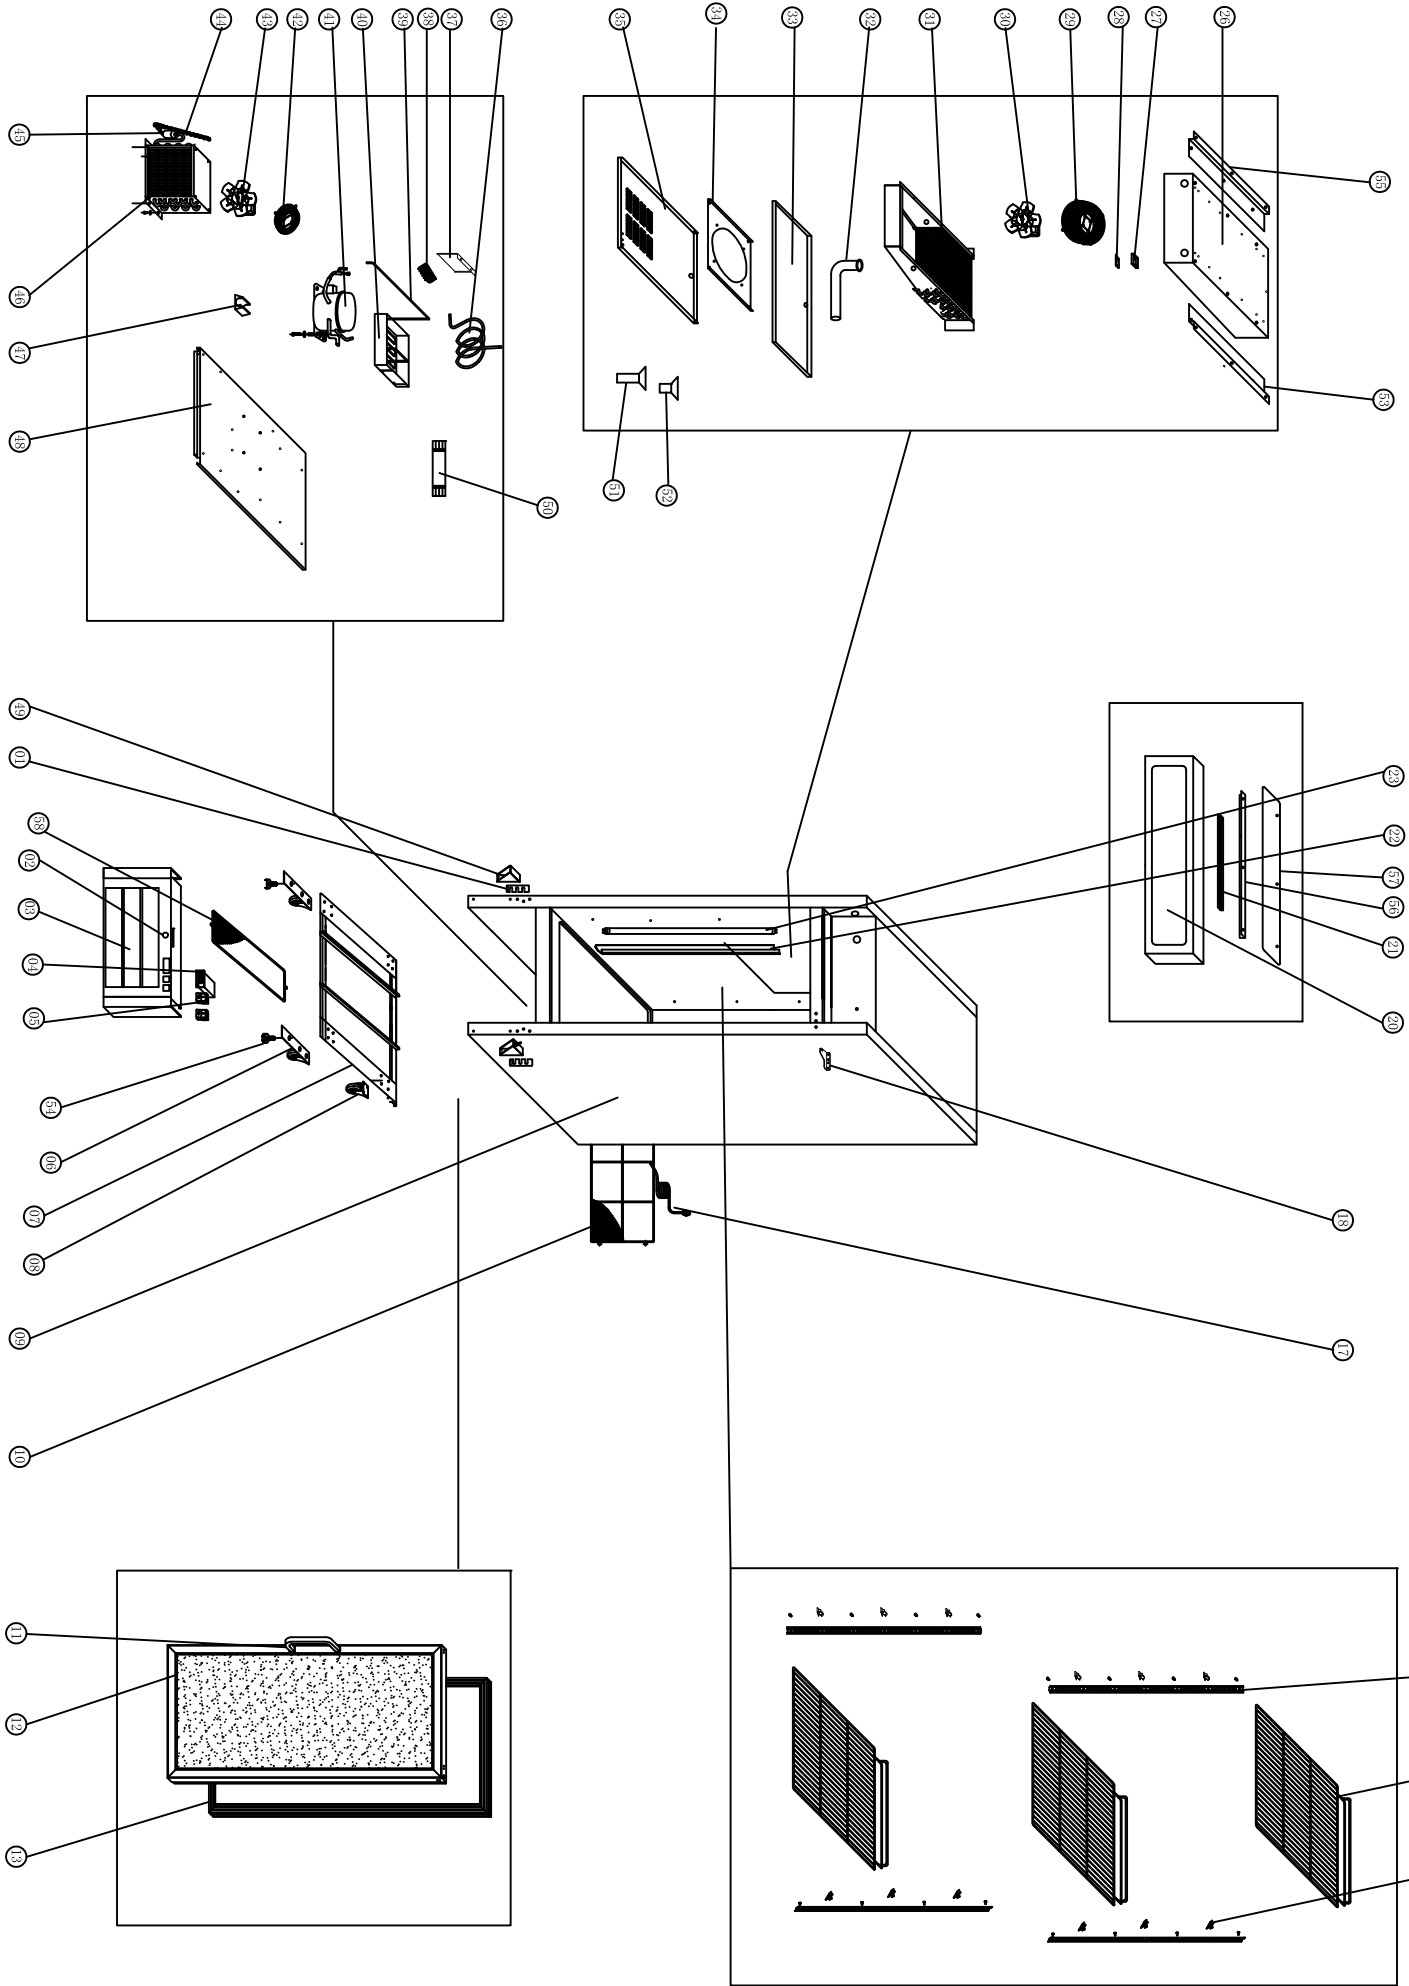

# EXPLODE OF MXM-12R

## SPARE PARTS LIST OF MXM1-12R

NØ.	CODE	NAME	MODEL	QTY.
01	HGD12R.17	WASHER OF DOWN HINGE		2PCS
02	GN650TN.86	LOCK		1PC
03	HGD-12R.01-M05	FRONT PANEL		1PC
04	<a href="#">27R.10</a>	THERMOSTAT	XR60C	1PC
05	S900.01	MAIN SWITCH	DRH-2415-3	2PCS
06	HGD-12R.02	FRONT WHEEL		2PCS
07	HGD-12R.03	SUPPORT OF UNIT BOARD		1PCS
08	HGD-12R.04	BACK WHEEL		2PCS
09	HGD-12R.16	BODY		1PCS
10	HGD-12R.05	UNIT ROOM COVER		1PC
11	U-GNM2100TN.17-M05	HANDLE		1PC
12	HGD-12R.18-M05	GLASS DOOR		1PC
13	HGD-12R.19	GASKET		1PC
14	G350.08	K SHAPE CLIP		16PCS
15	HGD-12R.06	SHELF		3PCS
16	HGD-12R.07	SHELF SUPPORT		2PCS
17	27R.14	PLUG		1PC
18	D420.08	DOOR HINGE UP		1PAIR
20	HGD-12R.08	LAMP COVER		1PC
21	HGD-12R.09	LAMP		1PC
22	HGD-12R.20	INSIDE LAMP COVER		1PC
23	HGD-12F.02	LED LAMP		1PC
26	HGD-12R.29	FIXED BOARD OF EVAPORATOR		1PC
27	GN650TN.17	PROBE PADDING		1PC

28	S900.31	SENSOR FIXED CLIP		1PC
29	GN140BT.10	WALL RING		1PC
30	27R.30	CIRCLE FAN	CA27-04/ $\phi$ 200	1PC
31	HGD-12R.10	EVAPORATOR		1PC
32	D420.40	WATER PIPER		1PC
33	HGD-12R.11	EVAPORATOR WATER PAN		1PC
34	HGD-12R.12	EVAPORATOR FAN SUPPORT		1PC
35	HGD-12R.13	EVAPORATOR FAN COVER		1PC
36	HGD-12R.30	SUCTION PIPE	$\Phi$ 8	1PC
37	HGD-23F.04	FIXING STRIP		1PC
38	27R.15	CABLE CONNECTOR		2PCS
39	HGD-12R.22	EVAPORATE PIPE	$\Phi$ 8*0.75	1PC
40	TPP44.26	WATER BOX		1PC
41	27R.33	COMPRESSOR	NE2121Z 110V	1PC
42	GN650TN.46	BASKETC GUARD GRILLS		1PC
43	27R.32	CONDENSER FAN	CA27-04	1PC
44	27R.31	CAPILLARY	$\Phi$ 1.4*5000	1PC
45	GN1410TN.14	FILTER DRIER	25g	1PC
46	<a href="#">TUC27.18</a>	CONDENSER		1PC
47	27F.06	DRIER SUPPORT		1PC
48	HGD-12R.14	UNIT BOARD		1PC
49	HGD-12R.15	DOOR HINGE /DOWN		2PCS
50	HGD-12F.08	LED POWER SUPPLIER		1PC
51	D420D.13	DRAIN PIPE (A)		1PC
52	D420D.14	DRAIN PIPE (B)		1PC
53	HGD-12R.25R	SUPPORT OF EVAPORATOR(RIGHT)		1PC