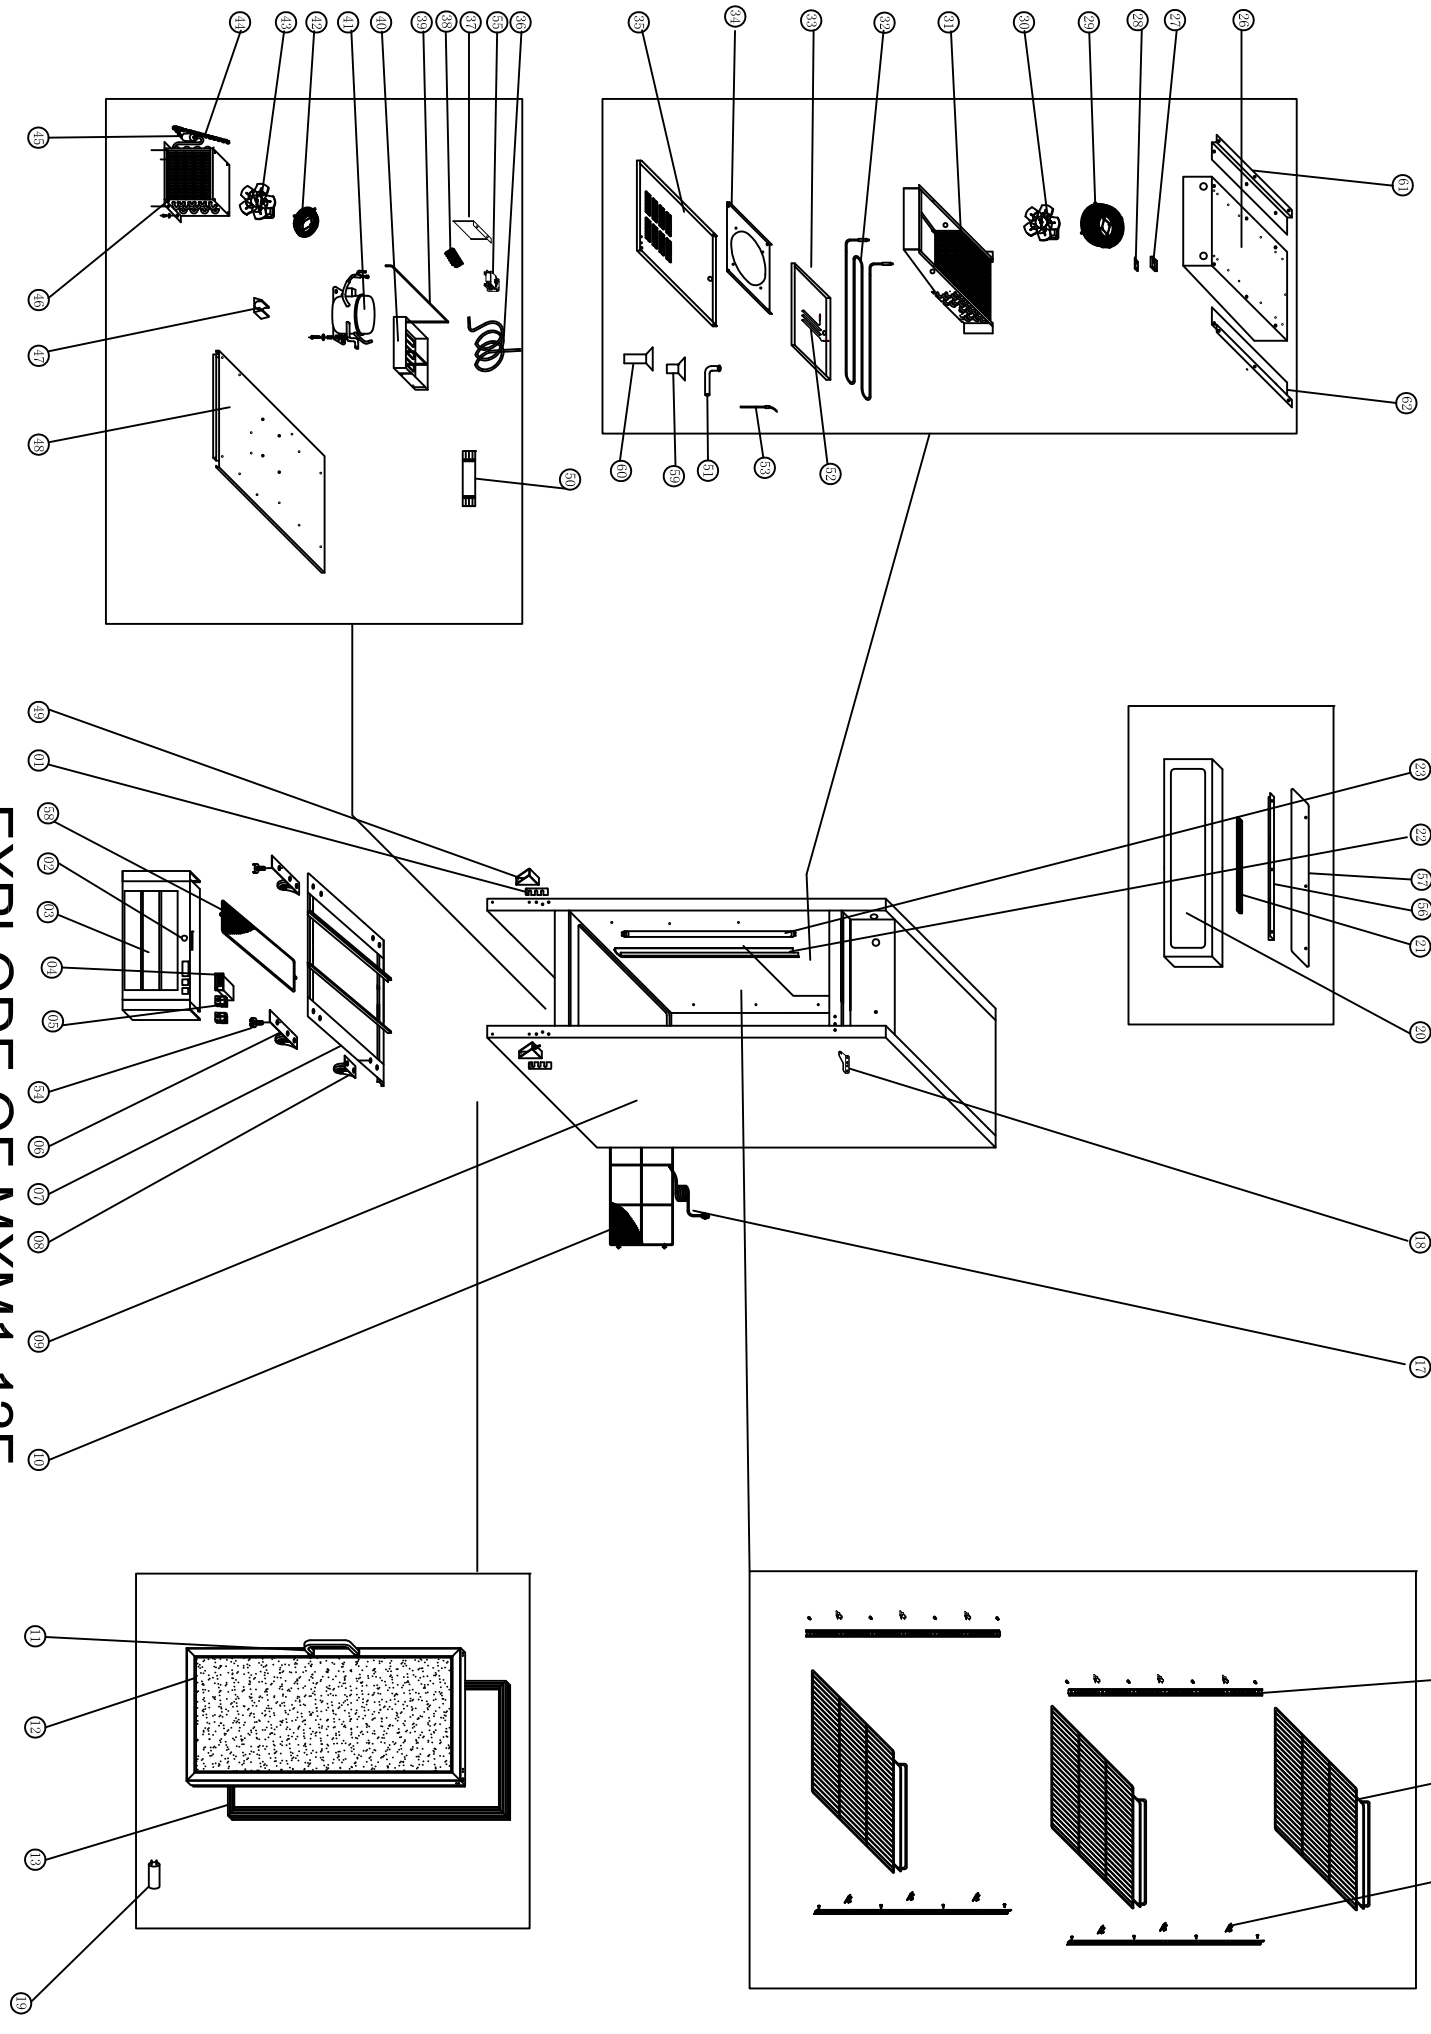

# EXPLODE OF MXM1-12F

## SPARE PARTS LIST OF MXM1-12F

NØ.	CODE	NAME	MODEL	QTY.
01	HGD12R.17	WASHER OF DOWN HINGE		2PCS
02	GN650TN.86	LOCK		1PC
03	HGD-12R.01-M05	FRONT PANEL		1PC
04	27F.11	THERMOSTAT	XR60C 115V	1PC
05	S900.01	MAIN SWITCH	DRH-2415-3	2PCS
06	HGD-12R.02	FRONT WHEEL		2PCS
07	HGD-12R.03	SUPPORT OF UNIT BOARD		1PCS
08	HGD-12R.04	BACK WHEEL		2PCS
09	HGD-12F.06	BODY		1PCS
10	HGD-12R.05	UNIT ROOM COVER		1PC
11	U-GNM2100TN.17-M05	HANDLE		1PC
12	HGD-12F.01-M05	GLASS DOOR		1PC
13	HGD-12R.19	GASKET		1PC
14	G350.08	K SHAPE CLIP		16PCS
15	HGD-12R.06	SHELF		3PCS
16	HGD-12R.07	SHELF SUPPORT		2PCS
17	27R.14	PLUG		1PC
18	D420.08	DOOR HINGE UP		1PAIR
19	HGD-48F.03	CAPACITOR FOR DOOR		
20	HGD-12R.08	LAMP COVER		1PC
21	HGD-12R.09	LAMP		1PC
22	HGD-12R.20	INSIDE LAMP COVER		1PC
23	HGD-12F.02	LED LIGHT		1PC
26	HGD-12R.29	FIXED BOARD OF EVAPORATOR		1PC

27	GN650TN.17	PROBE PADDING		1PC
28	S900.31	SENSOR FIXED CLIP		1PC
29	GN140BT.10	WALL RING		1PC
30	27R.30	CIRCLE FAN	CA27-04/ $\phi$ 200	1PC
31	HGD-12R.10	EVAPORATOR		1PC
32	HGD-12F.03	EVAPORATOR HEATER		
33	HGD-12R.11	EVAPORATOR WATER PAN		1PC
34	HGD-12R.12	EVAPORATOR FAN SUPPORT		1PC
35	HGD-12R.13	EVAPORATOR FAN COVER		1PC
36	HGD-12F.04	SUCTION PIPE	$\Phi$ 8	1PC
37	HGD-23F.04	FIXING STRIP		1PC
38	27R.15	CABLE CONNECTOR		1PC
39	HGD-12F.05	EVAPORATE PIPE	$\Phi$ 8*0.75	1PC
40	TPP44.26	WATER BOX		1PC
41	TUC27F.07	COMPRESSOR	T2155GK	1PC
42	GN650TN.46	BASKETC GUARD GRILLS		1PC
43	27R.32	CONDENSER FAN	CA27-04	1PC
44	27F.14	CAPILLARY	$\Phi$ 1.4*4300	1PC
45	GN1410TN.14	FILTER DRIER	25g	1PC
46	<a href="#">TUC27.18</a>	CONDENSER		1PC
47	27F.06	DRIER SUPPORT		1PC
48	HGD-12R.14	UNIT BOARD		1PC
49	HGD-12R.15	DOOR HINGE /DOWN		2PCS
50	HGD-12F.08	LED POWER		1PC
51	D420.40	WATER PIPE		1PC
52	27F.13	PROTECTOR FOR HEATING ELEMENT		1PC
53	27F.10	DRAIN PIPE HEATER		1PC